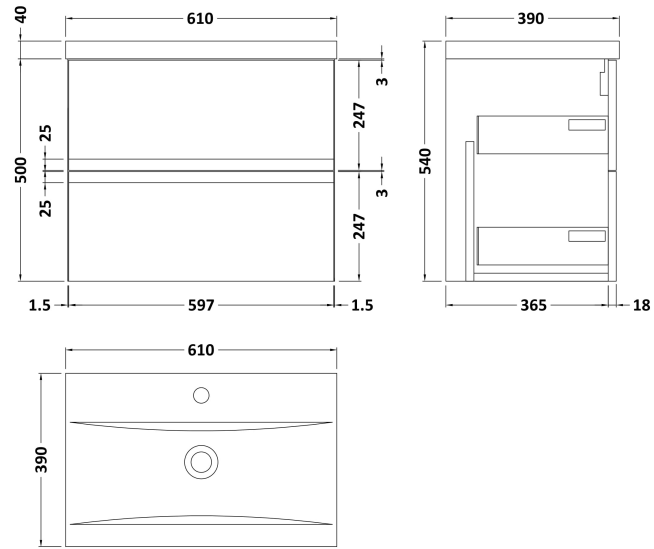

Sales Code: URB204A

Description: 600 W/H 2-Drawer Unit & Basin 1

Packaging Details

Barcode: 5056211892557

Sales Code: URB293

Description: 600 W/H 2-Drawer Unit

Product Dimensions

Height (mm):	500
Width (mm):	610
Depth (mm):	383
Nett Weight (kg):	21.5

Packaging Dimensions

Height (mm):	500
Width (mm):	595
Depth (mm):	383
Gross Weight (kg):	22

Packaging Data

Box Colour:	Brown Cardboard Box
Box Qty:	1
Label Size:	100 x 50
Label Colour:	White Label
Label Qty:	2

Sales Code: NVM013

Description: 600 Mid-Edged Basin 1 Th

Product Dimensions

Height (mm):	180
Width (mm):	610
Depth (mm):	390
Nett Weight (kg):	11

Packaging Dimensions

Height (mm):	200
Width (mm):	410
Depth (mm):	630
Gross Weight (kg):	11

Packaging Data

Box Colour:	Brown Cardboard Box - Printed
Box Qty:	1
Label Size:	100 x 50
Label Colour:	White Label
Label Qty:	2

Outer Box Dimensions (If Applicable)

Height (mm):	
Width (mm):	
Depth (mm):	
Gross Weight (kg):	
Barcode:	5055369043415