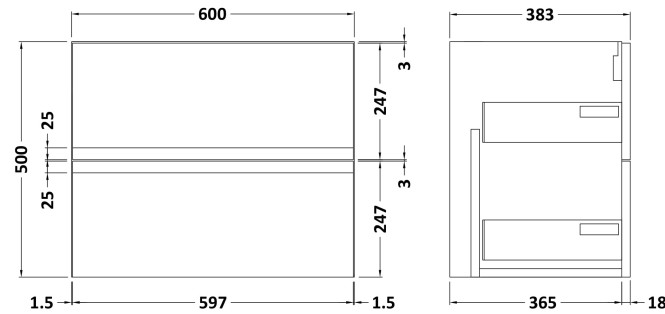

Sales Code: URB204A

Description: 600 W/H 2-Drawer Unit & Basin 1

Packaging Details

Barcode: 5056211892557

Sales Code: URB293

Description: 600 W/H 2-Drawer Unit

Product Dimensions

Height (mm):	500
Width (mm):	610
Depth (mm):	383
Nett Weight (kg):	21.5

Packaging Dimensions

Height (mm):	500
Width (mm):	595
Depth (mm):	383
Gross Weight (kg):	22

Packaging Data

Box Colour:	Brown Cardboard Box
Box Qty:	1
Label Size:	100 x 50
Label Colour:	White Label
Label Qty:	2

Sales Code: NVM013

Description: 600 Mid-Edged Basin 1 Th

Product Dimensions

Height (mm):	180
Width (mm):	610
Depth (mm):	390
Nett Weight (kg):	11

Packaging Dimensions

Height (mm):	200
Width (mm):	410
Depth (mm):	630
Gross Weight (kg):	11

Packaging Data

Box Colour:	Brown Cardboard Box - Printed
Box Qty:	1
Label Size:	100 x 50
Label Colour:	White Label
Label Qty:	2

Outer Box Dimensions (If Applicable)

Height (mm):	
Width (mm):	
Depth (mm):	
Gross Weight (kg):	
Barcode:	5055369043415