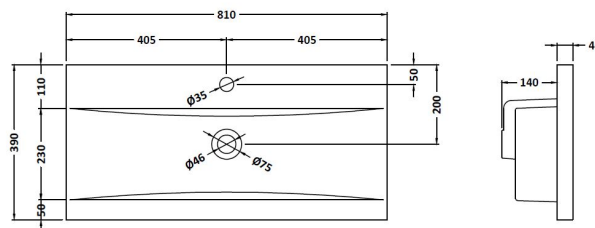

### Product Dimensions

Height (mm):	500
Width (mm):	810
Depth (mm):	383
Nett Weight (kg):	24.5

### Packaging Dimensions

Height (mm):	500
Width (mm):	795
Depth (mm):	383
Gross Weight (kg):	25

### Outer Box Dimensions (If Applicable)

Height (mm):	
Width (mm):	
Depth (mm):	
Gross Weight (kg):	
Barcode:	5056211890522

### Product Dimensions

Height (mm):	180
Width (mm):	810
Depth (mm):	390
Nett Weight (kg):	15