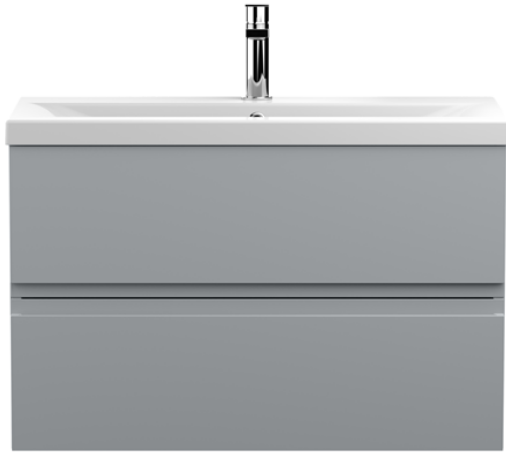

**Sales Code:** URB206A

**Description:** 800 W/H 2-Drawer Unit & Basin 1

### Packaging Details

Barcode: 5056211892670

Sales Code: URB295

Description: 800 W/H 2-Drawer Unit

### Product Dimensions

Height (mm):	500
Width (mm):	810
Depth (mm):	383
Nett Weight (kg):	24.5