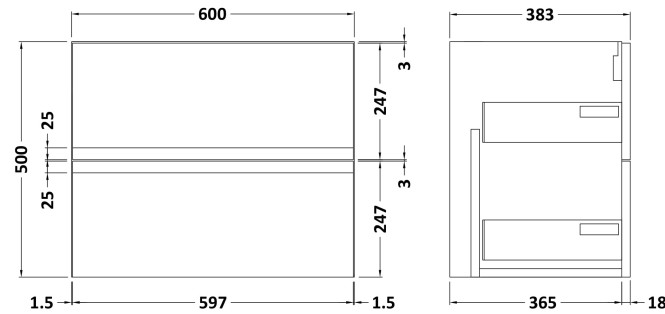

Sales Code: URB104A

Description: 600 W/H 2-Drawer Unit & Basin 1

Packaging Details

Barcode: 5056211892540

Sales Code: URB193

Description: 600 W/H 2-Drawer Unit

Product Dimensions

Height (mm):	500
Width (mm):	610
Depth (mm):	383
Nett Weight (kg):	21.5

Packaging Dimensions

Height (mm):	500
Width (mm):	595
Depth (mm):	383
Gross Weight (kg):	22

Packaging Data

Box Colour:	Brown Cardboard Box
Box Qty:	1
Label Size:	100 x 50
Label Colour:	White Label
Label Qty:	2

Sales Code: NVM013

Description: 600 Mid-Edged Basin 1 Th

Product Dimensions

Height (mm):	180
Width (mm):	610
Depth (mm):	390
Nett Weight (kg):	11

Packaging Dimensions

Height (mm):	200
Width (mm):	410
Depth (mm):	630
Gross Weight (kg):	11

Packaging Data

Box Colour:	Brown Cardboard Box - Printed
Box Qty:	1
Label Size:	100 x 50
Label Colour:	White Label
Label Qty:	2

Outer Box Dimensions (If Applicable)

Height (mm):	
Width (mm):	
Depth (mm):	
Gross Weight (kg):	
Barcode:	5055369043415