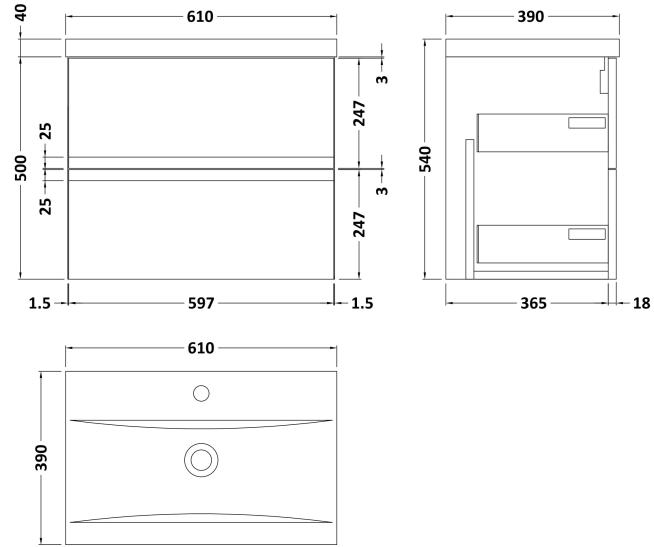

Sales Code: URB104A

Description: 600 W/H 2-Drawer Unit & Basin 1

Packaging Details

Barcode: 5056211892540

Sales Code: URB193

Description: 600 W/H 2-Drawer Unit

Product Dimensions

Height (mm):	500
Width (mm):	610
Depth (mm):	383
Nett Weight (kg):	21.5

Packaging Dimensions

Height (mm):	500
Width (mm):	595
Depth (mm):	383
Gross Weight (kg):	22

Packaging Data

Box Colour:	Brown Cardboard Box
Box Qty:	1
Label Size:	100 x 50
Label Colour:	White Label
Label Qty:	2

Sales Code: NVM013

Description: 600 Mid-Edged Basin 1 Th

Product Dimensions

Height (mm):	180
Width (mm):	610
Depth (mm):	390
Nett Weight (kg):	11

Packaging Dimensions

Height (mm):	200
Width (mm):	410
Depth (mm):	630
Gross Weight (kg):	11

Packaging Data

Box Colour:	Brown Cardboard Box - Printed
Box Qty:	1
Label Size:	100 x 50
Label Colour:	White Label
Label Qty:	2

Outer Box Dimensions (If Applicable)

Height (mm):	
Width (mm):	
Depth (mm):	
Gross Weight (kg):	
Barcode:	5055369043415