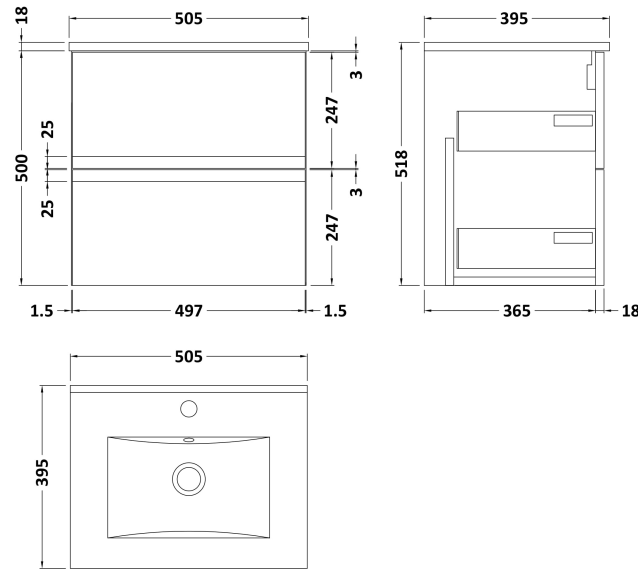

Sales Code: URB302B

Description: 500 W/H 2-Drawer Unit & Basin 2

Packaging Details

Barcode: 5056211892472