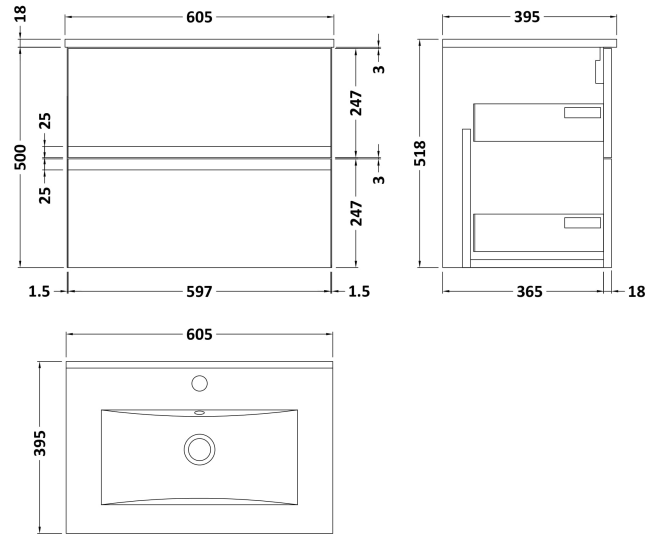

Sales Code: URB304B

Description: 600 W/H 2-Drawer Unit & Basin 2

Packaging Details

Barcode: 5056211892595

Sales Code: URB393

Description: 600 W/H 2-Drawer Unit

Product Dimensions

Height (mm):	500
Width (mm):	610
Depth (mm):	383
Nett Weight (kg):	21.5

Packaging Dimensions

Height (mm):	500
Width (mm):	595
Depth (mm):	383
Gross Weight (kg):	22

Packaging Data

Box Colour:	Brown Cardboard Box
Box Qty:	1
Label Size:	100 x 50
Label Colour:	White Label
Label Qty:	2

Sales Code: NVM003

Description: Minimalist Basin 600mm

Product Dimensions

Height (mm):	170
Width (mm):	600
Depth (mm):	390
Nett Weight (kg):	10.76

Packaging Dimensions

Height (mm):	200
Width (mm):	400
Depth (mm):	620
Gross Weight (kg):	10.76

Packaging Data

Box Colour:	Brown Cardboard Box - Printed
Box Qty:	1
Label Size:	100 x 50
Label Colour:	White Label
Label Qty:	2

Outer Box Dimensions (If Applicable)

Height (mm):	
Width (mm):	
Depth (mm):	
Gross Weight (kg):	
Barcode:	5055146194668