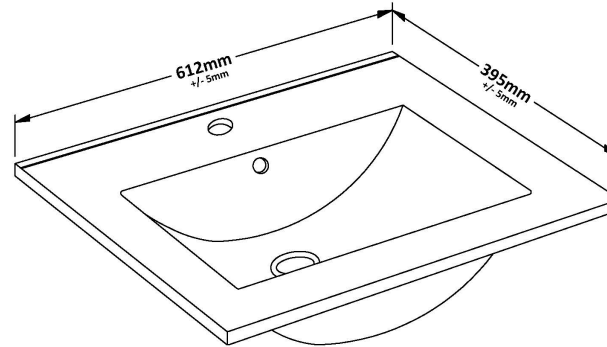

Packaging Dimensions

Height (mm):	500
Width (mm):	595
Depth (mm):	383
Gross Weight (kg):	22

Packaging Data

Box Colour:	Brown Cardboard Box
Box Qty:	1
Label Size:	100 x 50
Label Colour:	White Label
Label Qty:	2

Outer Box Dimensions (If Applicable)

Height (mm):	
Width (mm):	
Depth (mm):	
Gross Weight (kg):	
Barcode:	5056211890478

Product Details

Country of Origin:	China
Fitting Instruction:	No
CE & UKCA:	N/A
FSC Certified Materials:	Yes
Colour:	Satin Blue
Construction Method:	Cam & Wood Dowel
Construction Type:	Rigid
Cabinet Finish:	MFC Painted Matt
Fascia Finish:	Mdf Painted Matt
Cabinet Thickness (mm):	18
Fascia Thickness (mm):	18
Drawer Included:	Yes
Drawer Type:	80mm High Metal Softclose
No of Shelves:	0
Hinge Type:	Not Applicable
Hinge Included:	No
Adjustable Legs:	No
Fixings Included:	Yes
Handle Style:	Not Applicable
Waste Shroud:	Yes
Handle Included:	No, Not Required
Handle Type:	Handleless

Sales Code: NVM003

Description: Minimalist Basin 600mm

Product Dimensions

Height (mm):	170
Width (mm):	600
Depth (mm):	390
Nett Weight (kg):	10.76

Packaging Dimensions

Height (mm):	200
Width (mm):	400
Depth (mm):	620
Gross Weight (kg):	10.76

Packaging Data

Box Colour:	Brown Cardboard Box - Printed
Box Qty:	1
Label Size:	100 x 50
Label Colour:	White Label
Label Qty:	2

Outer Box Dimensions (If Applicable)

Height (mm):	
Width (mm):	
Depth (mm):	
Gross Weight (kg):	
Barcode:	5055146194668