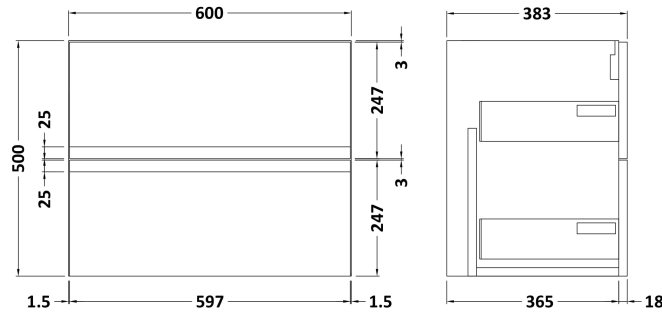

Sales Code: URB304B

Description: 600 W/H 2-Drawer Unit & Basin 2

Packaging Details

Barcode: 5056211892595

Sales Code: URB393

Description: 600 W/H 2-Drawer Unit

Product Dimensions

Height (mm):	500
Width (mm):	610
Depth (mm):	383
Nett Weight (kg):	21.5

Packaging Dimensions

Height (mm):	500
Width (mm):	595
Depth (mm):	383
Gross Weight (kg):	22

Packaging Data

Box Colour:	Brown Cardboard Box
Box Qty:	1
Label Size:	100 x 50
Label Colour:	White Label
Label Qty:	2

Sales Code: NVM003

Description: Minimalist Basin 600mm

Product Dimensions

Height (mm):	170
Width (mm):	600
Depth (mm):	390
Nett Weight (kg):	10.76

Packaging Dimensions

Height (mm):	200
Width (mm):	400
Depth (mm):	620
Gross Weight (kg):	10.76

Packaging Data

Box Colour:	Brown Cardboard Box - Printed
Box Qty:	1
Label Size:	100 x 50
Label Colour:	White Label
Label Qty:	2

Outer Box Dimensions (If Applicable)

Height (mm):	
Width (mm):	
Depth (mm):	
Gross Weight (kg):	
Barcode:	5055146194668