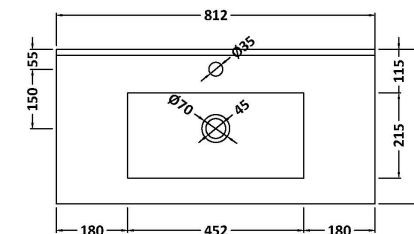

### Packaging Details

Barcode: 5056211892717

Sales Code: URB395

Description: 800 W/H 2-Drawer Unit

**Product Dimensions**

Height (mm):	500
Width (mm):	810
Depth (mm):	383
Nett Weight (kg):	24.5

**Packaging Dimensions**

Height (mm):	500
Width (mm):	795
Depth (mm):	383
Gross Weight (kg):	25

**Packaging Data**

Box Colour:	Brown Cardboard Box
Box Qty:	1
Label Size:	100 x 50
Label Colour:	White Label
Label Qty:	2

**Outer Box Dimensions (If Applicable)**

### Product Dimensions

Height (mm):	170
Width (mm):	800
Depth (mm):	390
Nett Weight (kg):	16.9

### Packaging Dimensions

Height (mm):	400
Width (mm):	820
Depth (mm):	200
Gross Weight (kg):	16.9