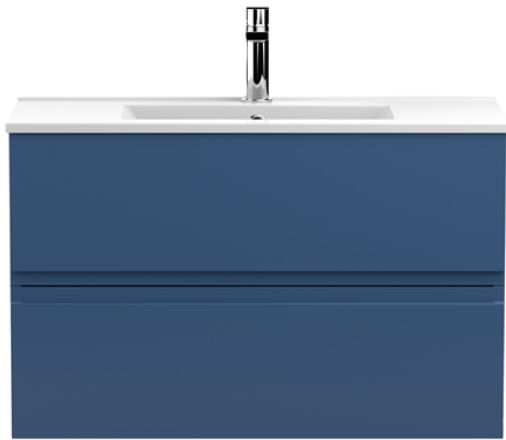

**Sales Code:** URB306B

**Description:** 800 W/H 2-Drawer Unit & Basin 2

### Packaging Details

Barcode: 5056211892717

Sales Code: URB395

Description: 800 W/H 2-Drawer Unit

**Product Dimensions**

Height (mm):	500
Width (mm):	810
Depth (mm):	383
Nett Weight (kg):	24.5

**Packaging Dimensions**

Sales Code: NVM005

Description: Minimalist Basin 800mm

### Product Dimensions

Height (mm):	170
Width (mm):	800
Depth (mm):	390
Nett Weight (kg):	16.9