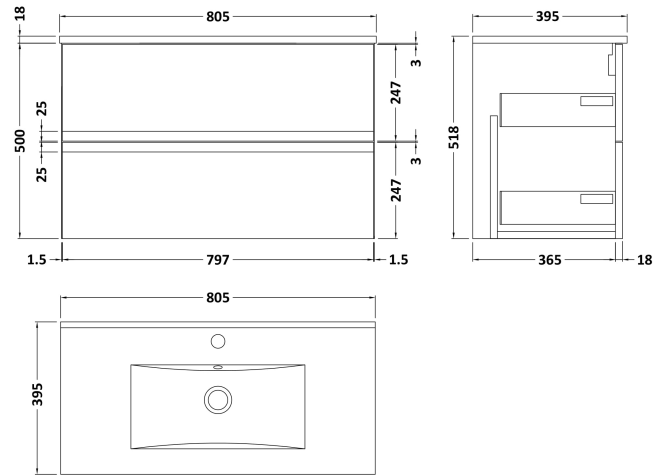

### Packaging Details

Barcode: 5056211892717

Sales Code: URB395

Description: 800 W/H 2-Drawer Unit

**Product Dimensions**

Height (mm):	500
Width (mm):	810
Depth (mm):	383
Nett Weight (kg):	24.5

**Packaging Dimensions**

Height (mm):	500
Width (mm):	795
Depth (mm):	383
Gross Weight (kg):	25

**Packaging Data**

Box Colour:	Brown Cardboard Box
Box Qty:	1
Label Size:	100 x 50
Label Colour:	White Label
Label Qty:	2

**Outer Box Dimensions (If Applicable)**

### Product Dimensions

Height (mm):	170
Width (mm):	800
Depth (mm):	390
Nett Weight (kg):	16.9

### Packaging Dimensions

Height (mm):	400
Width (mm):	820
Depth (mm):	200
Gross Weight (kg):	16.9