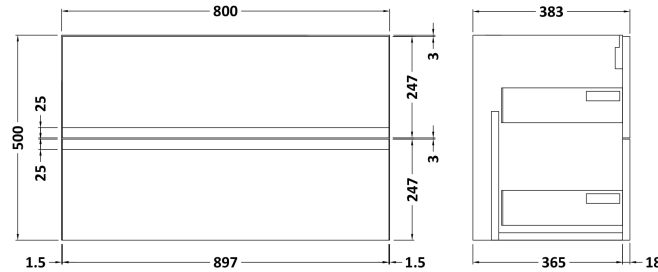

### Packaging Details

Barcode: 5056211892717

Sales Code: URB395

Description: 800 W/H 2-Drawer Unit

**Product Dimensions**

Height (mm):	500
Width (mm):	810
Depth (mm):	383
Nett Weight (kg):	24.5

**Packaging Dimensions**

Height (mm):	500
Width (mm):	795
Depth (mm):	383
Gross Weight (kg):	25

**Packaging Data**

Box Colour:	Brown Cardboard Box
Box Qty:	1
Label Size:	100 x 50
Label Colour:	White Label
Label Qty:	2

**Outer Box Dimensions (If Applicable)**

### Product Dimensions

Height (mm):	170
Width (mm):	800
Depth (mm):	390
Nett Weight (kg):	16.9

### Packaging Dimensions

Height (mm):	400
Width (mm):	820
Depth (mm):	200
Gross Weight (kg):	16.9