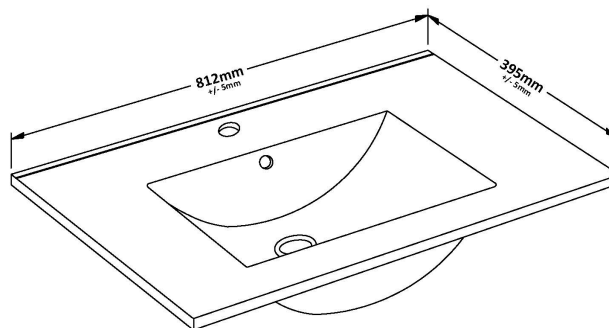

### Packaging Details

Barcode: 5056211892717

Sales Code: URB395

Description: 800 W/H 2-Drawer Unit

**Product Dimensions**

Height (mm):	500
Width (mm):	810
Depth (mm):	383
Nett Weight (kg):	24.5

**Packaging Dimensions**

Height (mm):	500
Width (mm):	795
Depth (mm):	383
Gross Weight (kg):	25

**Packaging Data**

Box Colour:	Brown Cardboard Box
Box Qty:	1
Label Size:	100 x 50
Label Colour:	White Label
Label Qty:	2

**Outer Box Dimensions (If Applicable)**

### Product Dimensions

Height (mm):	170
Width (mm):	800
Depth (mm):	390
Nett Weight (kg):	16.9

### Packaging Dimensions

Height (mm):	400
Width (mm):	820
Depth (mm):	200
Gross Weight (kg):	16.9