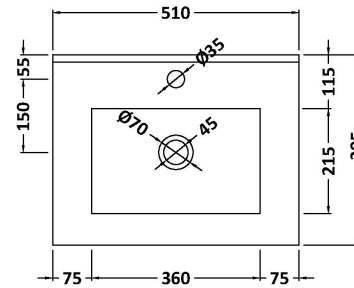

### Product Dimensions

Height (mm):	500
Width (mm):	510
Depth (mm):	383
Nett Weight (kg):	18.5

### Packaging Dimensions

Height (mm):	500
Width (mm):	495
Depth (mm):	383
Gross Weight (kg):	19

### Outer Box Dimensions (If Applicable)

Height (mm):	
Width (mm):	
Depth (mm):	
Gross Weight (kg):	
Barcode:	5056462659701

### Product Dimensions

Height (mm):	170
Width (mm):	500
Depth (mm):	390
Nett Weight (kg):	9