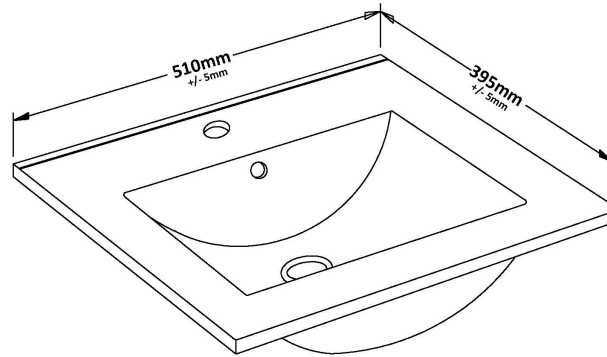

### Product Dimensions

Height (mm):	500
Width (mm):	510
Depth (mm):	383
Nett Weight (kg):	18.5

### Packaging Dimensions

Height (mm):	500
Width (mm):	495
Depth (mm):	383
Gross Weight (kg):	19

### Outer Box Dimensions (If Applicable)

Height (mm):	
Width (mm):	
Depth (mm):	
Gross Weight (kg):	
Barcode:	5056462659701

### Product Dimensions

Height (mm):	170
Width (mm):	500
Depth (mm):	390
Nett Weight (kg):	9