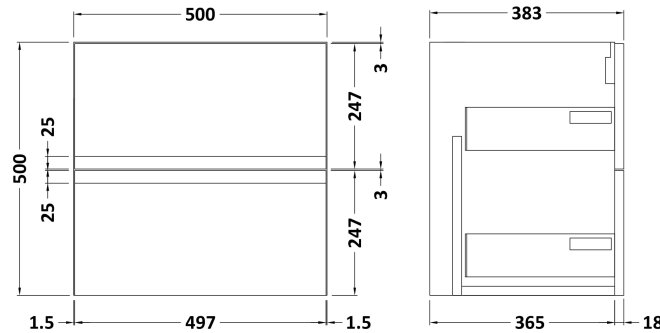

### Product Dimensions

Height (mm):	500
Width (mm):	510
Depth (mm):	383
Nett Weight (kg):	18.5

### Packaging Dimensions

Height (mm):	500
Width (mm):	495
Depth (mm):	383
Gross Weight (kg):	19

### Product Dimensions

Height (mm):	170
Width (mm):	500
Depth (mm):	390
Nett Weight (kg):	9

### Packaging Dimensions

Height (mm):	400
Width (mm):	520
Depth (mm):	200
Gross Weight (kg):	9