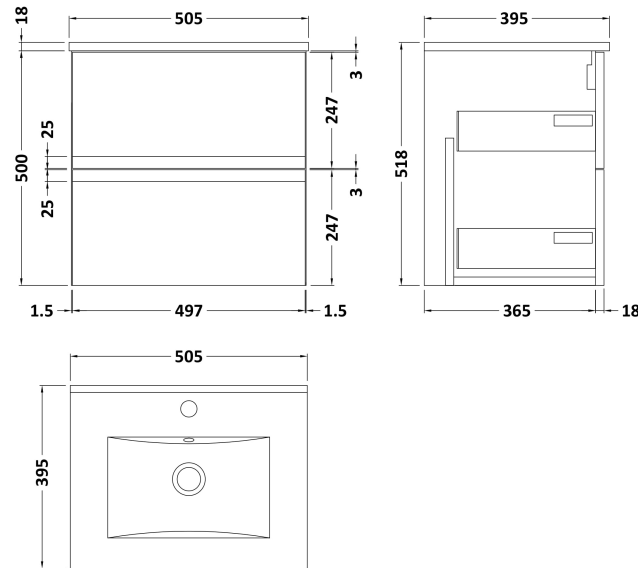

Sales Code: URB802B

Description: 500 W/H 2-Drawer Unit & Basin 2

Packaging Details

Barcode: 5056462674384