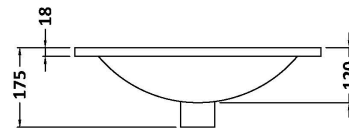

### Product Dimensions

Height (mm):	500
Width (mm):	510
Depth (mm):	383
Nett Weight (kg):	18.5

### Packaging Dimensions

Height (mm):	500
Width (mm):	495
Depth (mm):	383
Gross Weight (kg):	19

### Outer Box Dimensions (If Applicable)

Height (mm):	
Width (mm):	
Depth (mm):	
Gross Weight (kg):	
Barcode:	5056462659701

### Product Dimensions

Height (mm):	170
Width (mm):	500
Depth (mm):	390
Nett Weight (kg):	9