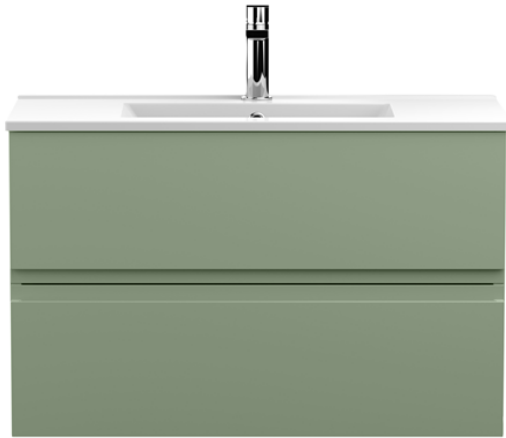

**Sales Code:** URB806B

**Description:** 800 W/H 2-Drawer Unit & Basin 2

### Packaging Details

Barcode: 5056462674636

Sales Code: URB895

Description: 800 W/H 2-Drawer Unit

### Product Dimensions

Height (mm):	500
Width (mm):	810
Depth (mm):	383
Nett Weight (kg):	24.5