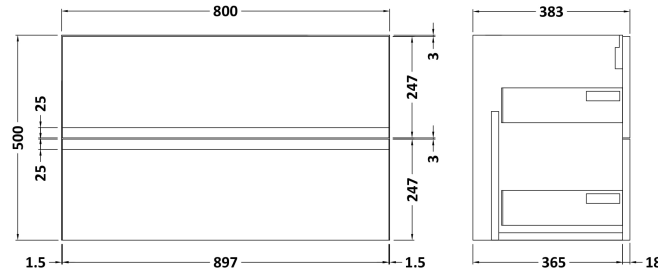

### Product Dimensions

Height (mm):	500
Width (mm):	810
Depth (mm):	383
Nett Weight (kg):	24.5

### Packaging Dimensions

Height (mm):	500
Width (mm):	795
Depth (mm):	383
Gross Weight (kg):	25

### Product Dimensions

Height (mm):	170
Width (mm):	800
Depth (mm):	390
Nett Weight (kg):	16.9

### Packaging Dimensions

Height (mm):	400
Width (mm):	820
Depth (mm):	200
Gross Weight (kg):	16.9