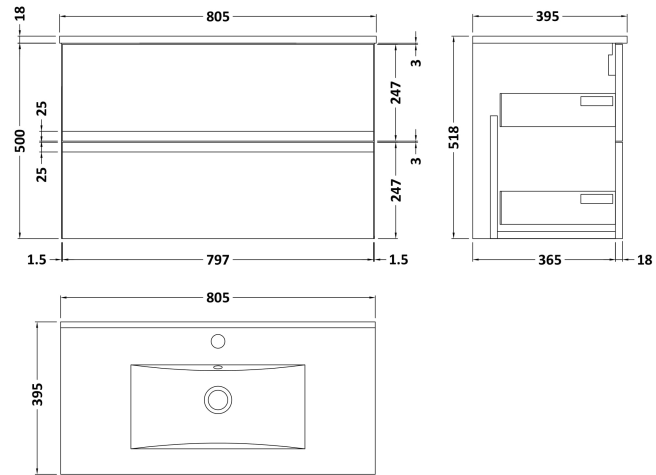

Sales Code: URB806B

Description: 800 W/H 2-Drawer Unit & Basin 2

Packaging Details

Barcode: 5056462674636