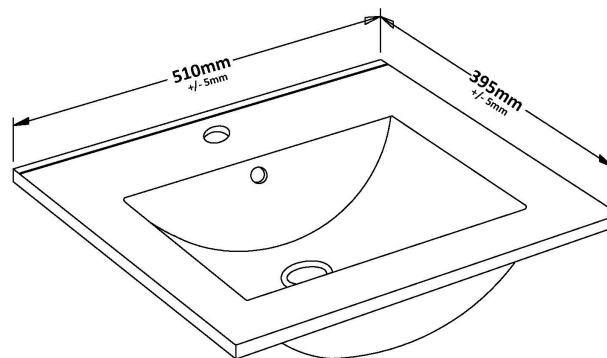

Packaging Dimensions

Height (mm):	500
Width (mm):	495
Depth (mm):	383
Gross Weight (kg):	19

Packaging Data

Box Colour:	Brown Cardboard Box
Box Qty:	1
Label Size:	100 x 50
Label Colour:	White Label
Label Qty:	2

Outer Box Dimensions (If Applicable)

Height (mm):	
Width (mm):	
Depth (mm):	
Gross Weight (kg):	
Barcode:	5056211890409

Product Details

Country of Origin:	China
Fitting Instruction:	No
CE & UKCA:	N/A
FSC Certified Materials:	Yes
Colour:	Satin Grey
Construction Method:	Cam & Wood Dowel
Construction Type:	Rigid
Cabinet Finish:	MFC Painted Matt
Fascia Finish:	Mdf Painted Matt
Cabinet Thickness (mm):	18
Fascia Thickness (mm):	18
Drawer Included:	Yes
Drawer Type:	80mm High Metal Softclose
No of Shelves:	0
Hinge Type:	Not Applicable
Hinge Included:	No
Adjustable Legs:	No
Fixings Included:	Yes
Handle Style:	Not Applicable
Waste Shroud:	Yes
Handle Included:	No, Not Required
Handle Type:	Handleless

Sales Code: NVM001

Description: 500mm Minimalist Basin 1Th

Product Dimensions

Height (mm):	170
Width (mm):	500
Depth (mm):	390
Nett Weight (kg):	9

Packaging Dimensions

Height (mm):	400
Width (mm):	520
Depth (mm):	200
Gross Weight (kg):	9

Packaging Data

Box Colour:	Brown Cardboard Box
Box Qty:	1
Label Size:	105 x 50
Label Colour:	White Label
Label Qty:	1

Outer Box Dimensions (If Applicable)

Height (mm):	
Width (mm):	
Depth (mm):	
Gross Weight (kg):	
Barcode:	5055275828670