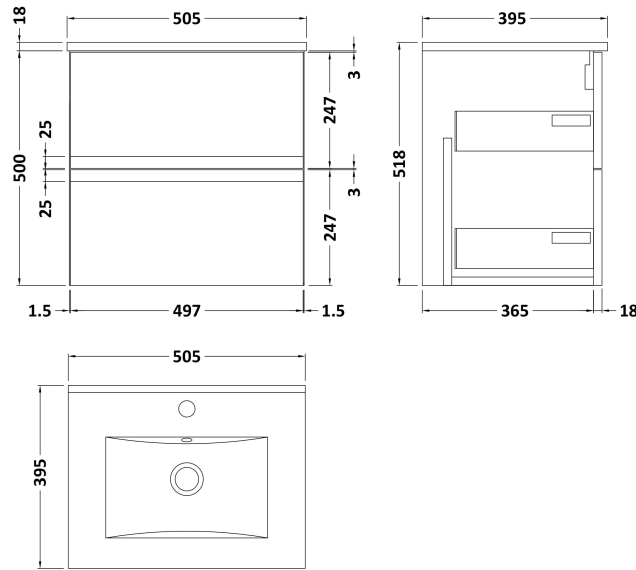

Sales Code: URB202B

Description: 500 W/H 2-Drawer Unit & Basin 2

Packaging Details

Barcode: 5056211892465

Sales Code: URB292

Description: 500 W/H 2-Drawer Unit

Product Dimensions

Height (mm):	500
Width (mm):	510
Depth (mm):	383
Nett Weight (kg):	18.5

Packaging Dimensions

Height (mm):	500
Width (mm):	495
Depth (mm):	383
Gross Weight (kg):	19

Packaging Data

Box Colour:	Brown Cardboard Box
Box Qty:	1
Label Size:	100 x 50
Label Colour:	White Label
Label Qty:	2

Sales Code: NVM001

Description: 500mm Minimalist Basin 1Th

Product Dimensions

Height (mm):	170
Width (mm):	500
Depth (mm):	390
Nett Weight (kg):	9

Packaging Dimensions

Height (mm):	400
Width (mm):	520
Depth (mm):	200
Gross Weight (kg):	9

Packaging Data

Box Colour:	Brown Cardboard Box
Box Qty:	1
Label Size:	105 x 50
Label Colour:	White Label
Label Qty:	1

Outer Box Dimensions (If Applicable)

Height (mm):	
Width (mm):	
Depth (mm):	
Gross Weight (kg):	
Barcode:	5055275828670