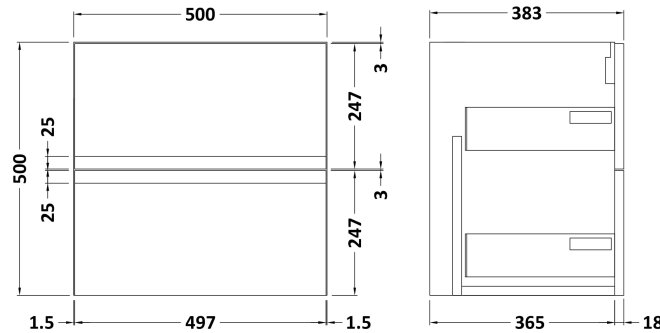

Sales Code: URB202B

Description: 500 W/H 2-Drawer Unit & Basin 2

Packaging Details

Barcode: 5056211892465

Sales Code: URB292

Description: 500 W/H 2-Drawer Unit

Product Dimensions

Height (mm):	500
Width (mm):	510
Depth (mm):	383
Nett Weight (kg):	18.5

Packaging Dimensions

Height (mm):	500
Width (mm):	495
Depth (mm):	383
Gross Weight (kg):	19

Packaging Data

Box Colour:	Brown Cardboard Box
Box Qty:	1
Label Size:	100 x 50
Label Colour:	White Label
Label Qty:	2

Sales Code: NVM001

Description: 500mm Minimalist Basin 1Th

Product Dimensions

Height (mm):	170
Width (mm):	500
Depth (mm):	390
Nett Weight (kg):	9

Packaging Dimensions

Height (mm):	400
Width (mm):	520
Depth (mm):	200
Gross Weight (kg):	9

Packaging Data

Box Colour:	Brown Cardboard Box
Box Qty:	1
Label Size:	105 x 50
Label Colour:	White Label
Label Qty:	1

Outer Box Dimensions (If Applicable)

Height (mm):	
Width (mm):	
Depth (mm):	
Gross Weight (kg):	
Barcode:	5055275828670