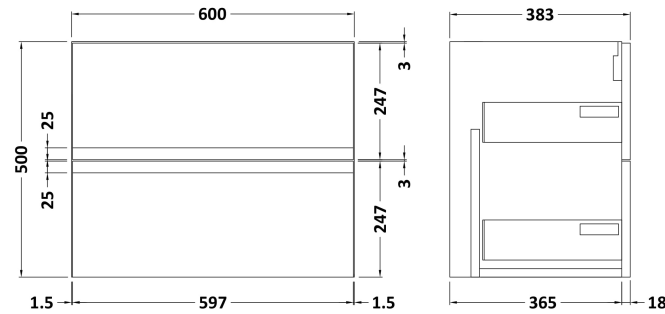

Sales Code: URB204B

Description: 600 W/H 2-Drawer Unit & Basin 2

Packaging Details

Barcode: 5056211892588

Sales Code: URB293

Description: 600 W/H 2-Drawer Unit

Product Dimensions

Height (mm):	500
Width (mm):	610
Depth (mm):	383
Nett Weight (kg):	21.5

Packaging Dimensions

Height (mm):	500
Width (mm):	595
Depth (mm):	383
Gross Weight (kg):	22

Packaging Data

Box Colour:	Brown Cardboard Box
Box Qty:	1
Label Size:	100 x 50
Label Colour:	White Label
Label Qty:	2

Sales Code: NVM003

Description: Minimalist Basin 600mm

Product Dimensions

Height (mm):	170
Width (mm):	600
Depth (mm):	390
Nett Weight (kg):	10.76

Packaging Dimensions

Height (mm):	200
Width (mm):	400
Depth (mm):	620
Gross Weight (kg):	10.76

Packaging Data

Box Colour:	Brown Cardboard Box - Printed
Box Qty:	1
Label Size:	100 x 50
Label Colour:	White Label
Label Qty:	2

Outer Box Dimensions (If Applicable)

Height (mm):	
Width (mm):	
Depth (mm):	
Gross Weight (kg):	
Barcode:	5055146194668