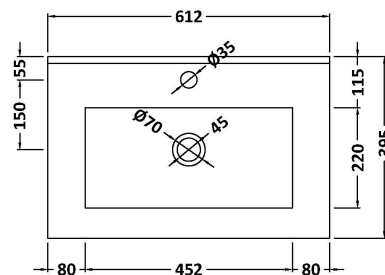

Sales Code: URB204B

Description: 600 W/H 2-Drawer Unit & Basin 2

Packaging Details

Barcode: 5056211892588

Sales Code: URB293

Description: 600 W/H 2-Drawer Unit

Product Dimensions

Height (mm):	500
Width (mm):	610
Depth (mm):	383
Nett Weight (kg):	21.5

Packaging Dimensions

Height (mm):	500
Width (mm):	595
Depth (mm):	383
Gross Weight (kg):	22

Packaging Data

Box Colour:	Brown Cardboard Box
Box Qty:	1
Label Size:	100 x 50
Label Colour:	White Label
Label Qty:	2

Sales Code: NVM003

Description: Minimalist Basin 600mm

Product Dimensions

Height (mm):	170
Width (mm):	600
Depth (mm):	390
Nett Weight (kg):	10.76

Packaging Dimensions

Height (mm):	200
Width (mm):	400
Depth (mm):	620
Gross Weight (kg):	10.76

Packaging Data

Box Colour:	Brown Cardboard Box - Printed
Box Qty:	1
Label Size:	100 x 50
Label Colour:	White Label
Label Qty:	2

Outer Box Dimensions (If Applicable)

Height (mm):	
Width (mm):	
Depth (mm):	
Gross Weight (kg):	
Barcode:	5055146194668