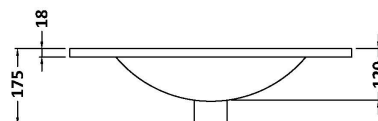

Sales Code: URB204B

Description: 600 W/H 2-Drawer Unit & Basin 2

Packaging Details

Barcode: 5056211892588

Sales Code: URB293

Description: 600 W/H 2-Drawer Unit

Product Dimensions

Height (mm):	500
Width (mm):	610
Depth (mm):	383
Nett Weight (kg):	21.5

Packaging Dimensions

Height (mm):	500
Width (mm):	595
Depth (mm):	383
Gross Weight (kg):	22

Packaging Data

Box Colour:	Brown Cardboard Box
Box Qty:	1
Label Size:	100 x 50
Label Colour:	White Label
Label Qty:	2

Outer Box Dimensions (If Applicable)

Height (mm):	
Width (mm):	
Depth (mm):	
Gross Weight (kg):	
Barcode:	5056211890461

Product Details

Country of Origin:	China
Fitting Instruction:	No
CE & UKCA:	N/A
FSC Certified Materials:	Yes
Colour:	Satin Grey
Construction Method:	Cam & Wood Dowel
Construction Type:	Rigid
Cabinet Finish:	MFC Painted Matt
Fascia Finish:	Mdf Painted Matt
Cabinet Thickness (mm):	18
Fascia Thickness (mm):	18
Drawer Included:	Yes
Drawer Type:	80mm High Metal Softclose
No of Shelves:	0
Hinge Type:	Not Applicable
Hinge Included:	No
Adjustable Legs:	No
Fixings Included:	Yes
Handle Style:	Not Applicable
Waste Shroud:	Yes
Handle Included:	No, Not Required
Handle Type:	Handleless

Sales Code: NVM003

Description: Minimalist Basin 600mm

Product Dimensions

Height (mm):	170
Width (mm):	600
Depth (mm):	390
Nett Weight (kg):	10.76

Packaging Dimensions

Height (mm):	200
Width (mm):	400
Depth (mm):	620
Gross Weight (kg):	10.76