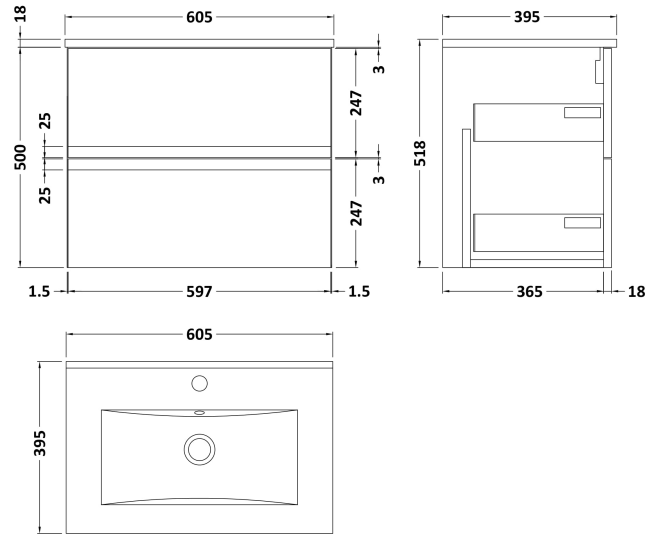

Sales Code: URB204B

Description: 600 W/H 2-Drawer Unit & Basin 2

Packaging Details

Barcode: 5056211892588

Sales Code: URB293

Description: 600 W/H 2-Drawer Unit

Product Dimensions

Height (mm):	500
Width (mm):	610
Depth (mm):	383
Nett Weight (kg):	21.5

Packaging Dimensions

Height (mm):	500
Width (mm):	595
Depth (mm):	383
Gross Weight (kg):	22

Packaging Data

Box Colour:	Brown Cardboard Box
Box Qty:	1
Label Size:	100 x 50
Label Colour:	White Label
Label Qty:	2

Sales Code: NVM003

Description: Minimalist Basin 600mm

Product Dimensions

Height (mm):	170
Width (mm):	600
Depth (mm):	390
Nett Weight (kg):	10.76

Packaging Dimensions

Height (mm):	200
Width (mm):	400
Depth (mm):	620
Gross Weight (kg):	10.76

Packaging Data

Box Colour:	Brown Cardboard Box - Printed
Box Qty:	1
Label Size:	100 x 50
Label Colour:	White Label
Label Qty:	2

Outer Box Dimensions (If Applicable)

Height (mm):	
Width (mm):	
Depth (mm):	
Gross Weight (kg):	
Barcode:	5055146194668