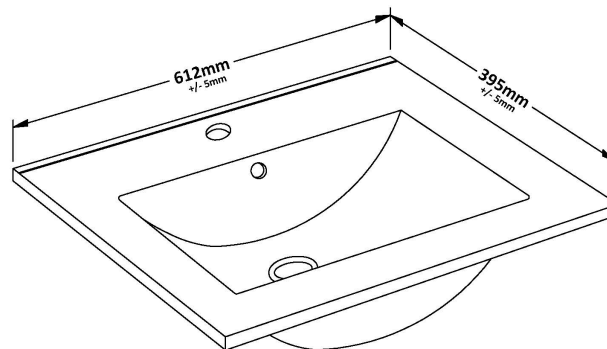

Packaging Dimensions

Height (mm):	500
Width (mm):	595
Depth (mm):	383
Gross Weight (kg):	22

Packaging Data

Box Colour:	Brown Cardboard Box
Box Qty:	1
Label Size:	100 x 50
Label Colour:	White Label
Label Qty:	2

Outer Box Dimensions (If Applicable)

Height (mm):	
Width (mm):	
Depth (mm):	
Gross Weight (kg):	
Barcode:	5056211890461

Product Details

Country of Origin:	China
Fitting Instruction:	No
CE & UKCA:	N/A
FSC Certified Materials:	Yes
Colour:	Satin Grey
Construction Method:	Cam & Wood Dowel
Construction Type:	Rigid
Cabinet Finish:	MFC Painted Matt
Fascia Finish:	Mdf Painted Matt
Cabinet Thickness (mm):	18
Fascia Thickness (mm):	18
Drawer Included:	Yes
Drawer Type:	80mm High Metal Softclose
No of Shelves:	0
Hinge Type:	Not Applicable
Hinge Included:	No
Adjustable Legs:	No
Fixings Included:	Yes
Handle Style:	Not Applicable
Waste Shroud:	Yes
Handle Included:	No, Not Required
Handle Type:	Handleless

Sales Code: NVM003

Description: Minimalist Basin 600mm

Product Dimensions

Height (mm):	170
Width (mm):	600
Depth (mm):	390
Nett Weight (kg):	10.76

Packaging Dimensions

Height (mm):	200
Width (mm):	400
Depth (mm):	620
Gross Weight (kg):	10.76

Packaging Data

Box Colour:	Brown Cardboard Box - Printed
Box Qty:	1
Label Size:	100 x 50
Label Colour:	White Label
Label Qty:	2

Outer Box Dimensions (If Applicable)

Height (mm):	
Width (mm):	
Depth (mm):	
Gross Weight (kg):	
Barcode:	5055146194668