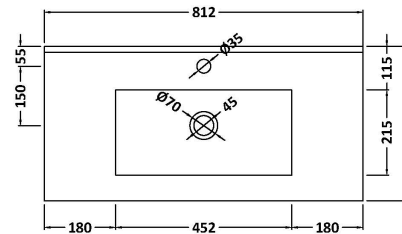

### Product Dimensions

Height (mm):	500
Width (mm):	810
Depth (mm):	383
Nett Weight (kg):	24.5

### Packaging Dimensions

Height (mm):	500
Width (mm):	795
Depth (mm):	383
Gross Weight (kg):	25

### Outer Box Dimensions (If Applicable)

Height (mm):	
Width (mm):	
Depth (mm):	
Gross Weight (kg):	
Barcode:	5056211890522

### Product Dimensions

Height (mm):	170
Width (mm):	800
Depth (mm):	390
Nett Weight (kg):	16.9