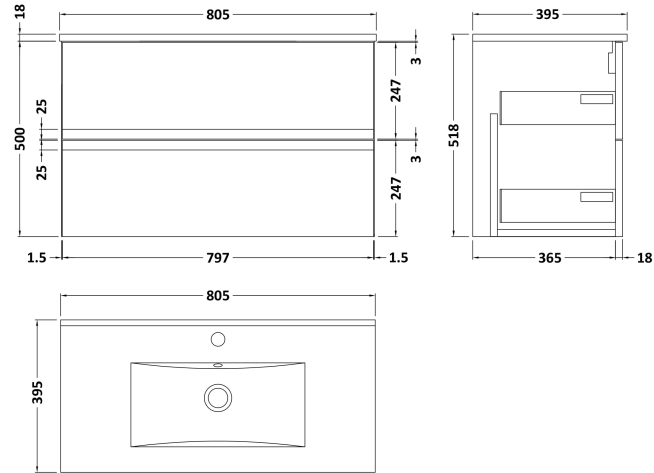

Sales Code: URB206B

Description: 800 W/H 2-Drawer Unit & Basin 2

Packaging Details

Barcode: 5056211892700