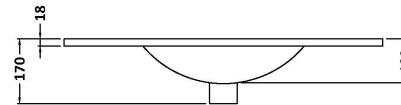

Sales Code: NVM005

Description: Minimalist Basin 800mm

Product Dimensions

Height (mm):	170
Width (mm):	800
Depth (mm):	390
Nett Weight (kg):	16.9

Packaging Dimensions

Height (mm):	400
Width (mm):	820
Depth (mm):	200
Gross Weight (kg):	16.9

Packaging Data

Box Colour:	Brown Cardboard Box - Printed
Box Qty:	1
Label Size:	100 x 50
Label Colour:	White Label
Label Qty:	2

Outer Box Dimensions (If Applicable)

Height (mm):	
Width (mm):	
Depth (mm):	
Gross Weight (kg):	
Barcode:	5055146194675

Product Details

Country of Origin:	China
Fitting Instruction:	No
Certification: CE & UKCA:	No
WRAS:	N/A
WRAS No:	N/A
Product Material:	Vitreous China
Fixing Supplied:	No

Pans/Bidets: Trap Style: Not Applicable Includes Seat: Not Applicable

Seats: Seat Type: Not Applicable Material: Not Applicable
Function: Not Applicable Hinge Type: Not Applicable
Hinge Material: Not Applicable

Cisterns: Operating Type: Not Applicable Fittings: Not Applicable
Lever Type: Not Applicable

Basins: Tap Hole: One Taphole Chain Stay Hole: No
Template: Not Required Waste Type Req: Slotted
Overflow Inc: Yes Overflow Cover: Yes
Inner Bowl Depth (mm): 125mm