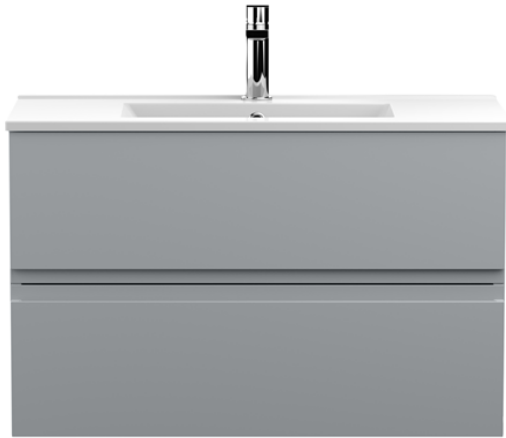

**Sales Code:** URB206B

**Description:** 800 W/H 2-Drawer Unit & Basin 2

### Product Dimensions

Height (mm):	500
Width (mm):	810
Depth (mm):	383
Nett Weight (kg):	24.5