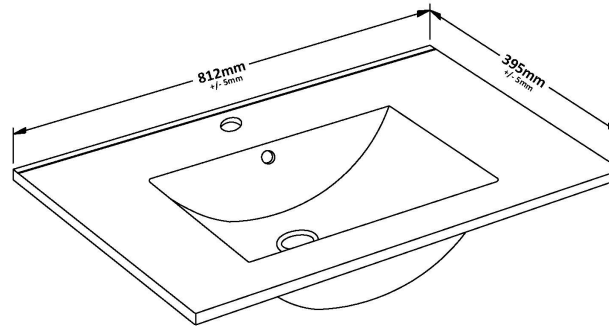

### Product Dimensions

Height (mm):	500
Width (mm):	810
Depth (mm):	383
Nett Weight (kg):	24.5

### Packaging Dimensions

Height (mm):	500
Width (mm):	795
Depth (mm):	383
Gross Weight (kg):	25

### Outer Box Dimensions (If Applicable)

Height (mm):	
Width (mm):	
Depth (mm):	
Gross Weight (kg):	
Barcode:	5056211890522

### Product Dimensions

Height (mm):	170
Width (mm):	800
Depth (mm):	390
Nett Weight (kg):	16.9