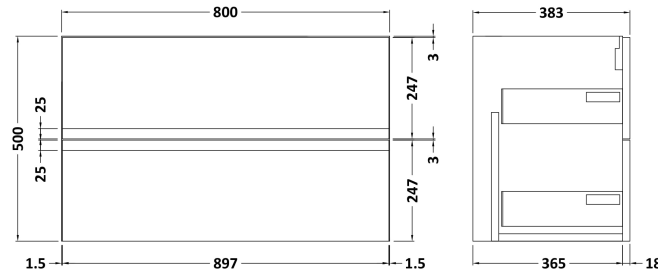

### Product Dimensions

Height (mm):	500
Width (mm):	810
Depth (mm):	383
Nett Weight (kg):	24.5

### Packaging Dimensions

Height (mm):	500
Width (mm):	795
Depth (mm):	383
Gross Weight (kg):	25

### Product Dimensions

Height (mm):	170
Width (mm):	800
Depth (mm):	390
Nett Weight (kg):	16.9

### Packaging Dimensions

Height (mm):	400
Width (mm):	820
Depth (mm):	200
Gross Weight (kg):	16.9