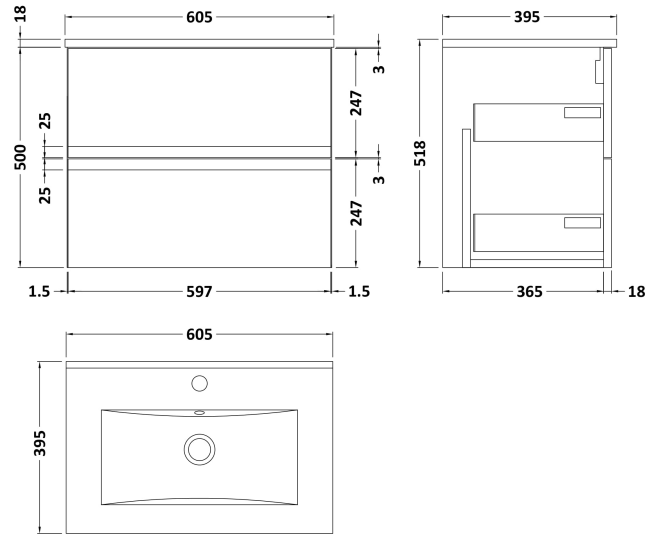

Sales Code: URB104B

Description: 600 W/H 2-Drawer Unit & Basin 2

Packaging Details

Barcode: 5056211892571

Sales Code: URB193

Description: 600 W/H 2-Drawer Unit

Product Dimensions

Height (mm):	500
Width (mm):	610
Depth (mm):	383
Nett Weight (kg):	21.5

Packaging Dimensions

Height (mm):	500
Width (mm):	595
Depth (mm):	383
Gross Weight (kg):	22

Packaging Data

Box Colour:	Brown Cardboard Box
Box Qty:	1
Label Size:	100 x 50
Label Colour:	White Label
Label Qty:	2

Sales Code: NVM003

Description: Minimalist Basin 600mm

Product Dimensions

Height (mm):	170
Width (mm):	600
Depth (mm):	390
Nett Weight (kg):	10.76

Packaging Dimensions

Height (mm):	200
Width (mm):	400
Depth (mm):	620
Gross Weight (kg):	10.76

Packaging Data

Box Colour:	Brown Cardboard Box - Printed
Box Qty:	1
Label Size:	100 x 50
Label Colour:	White Label
Label Qty:	2

Outer Box Dimensions (If Applicable)

Height (mm):	
Width (mm):	
Depth (mm):	
Gross Weight (kg):	
Barcode:	5055146194668