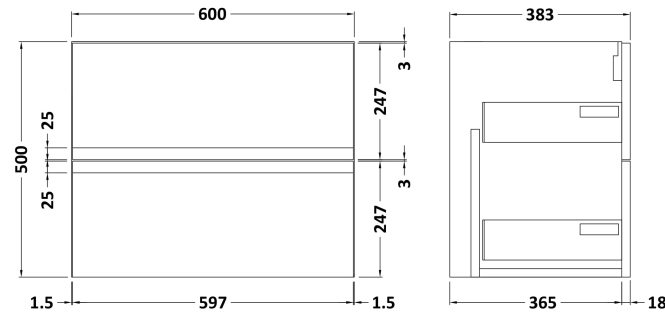

Sales Code: URB104B

Description: 600 W/H 2-Drawer Unit & Basin 2

Packaging Details

Barcode: 5056211892571

Sales Code: URB193

Description: 600 W/H 2-Drawer Unit

Product Dimensions

Height (mm):	500
Width (mm):	610
Depth (mm):	383
Nett Weight (kg):	21.5

Packaging Dimensions

Height (mm):	500
Width (mm):	595
Depth (mm):	383
Gross Weight (kg):	22

Packaging Data

Box Colour:	Brown Cardboard Box
Box Qty:	1
Label Size:	100 x 50
Label Colour:	White Label
Label Qty:	2

Sales Code: NVM003

Description: Minimalist Basin 600mm

Product Dimensions

Height (mm):	170
Width (mm):	600
Depth (mm):	390
Nett Weight (kg):	10.76

Packaging Dimensions

Height (mm):	200
Width (mm):	400
Depth (mm):	620
Gross Weight (kg):	10.76

Packaging Data

Box Colour:	Brown Cardboard Box - Printed
Box Qty:	1
Label Size:	100 x 50
Label Colour:	White Label
Label Qty:	2

Outer Box Dimensions (If Applicable)

Height (mm):	
Width (mm):	
Depth (mm):	
Gross Weight (kg):	
Barcode:	5055146194668