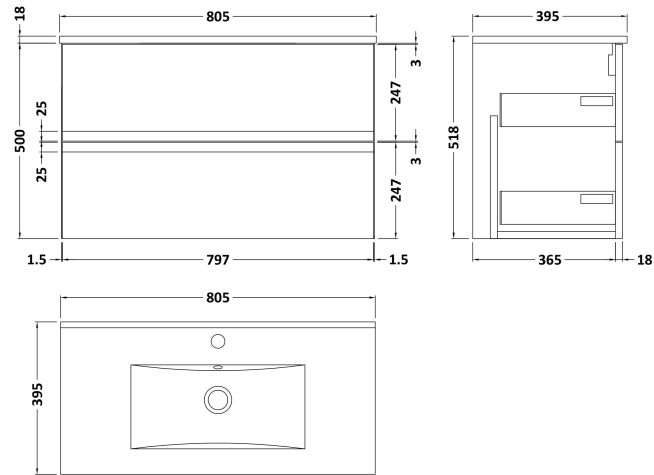

Sales Code: URB106B

Description: 800 W/H 2-Drawer Unit & Basin 2

Packaging Details

Barcode: 5056211892694