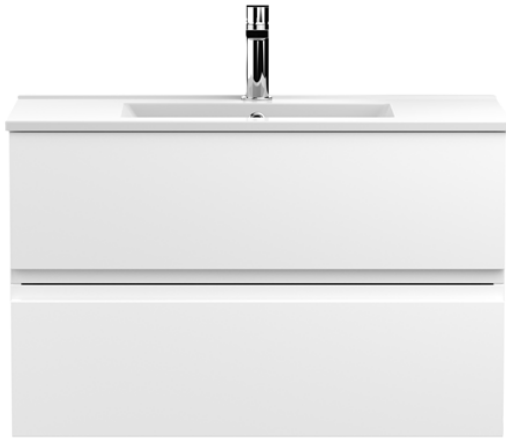

Sales Code: URB106B

Description: 800 W/H 2-Drawer Unit & Basin 2

### Product Dimensions

Height (mm):	500
Width (mm):	810
Depth (mm):	383
Nett Weight (kg):	24.5