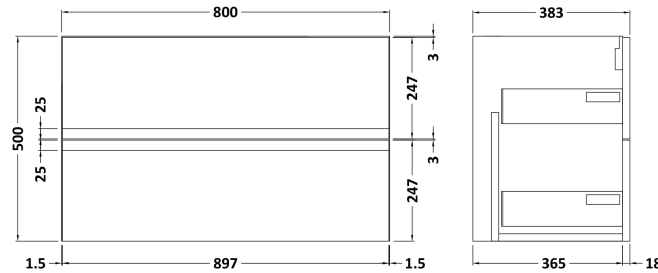

### Product Dimensions

Height (mm):	500
Width (mm):	810
Depth (mm):	383
Nett Weight (kg):	24.5

### Packaging Dimensions

Height (mm):	500
Width (mm):	795
Depth (mm):	383
Gross Weight (kg):	25

### Product Dimensions

Height (mm):	170
Width (mm):	800
Depth (mm):	390
Nett Weight (kg):	16.9

### Packaging Dimensions

Height (mm):	400
Width (mm):	820
Depth (mm):	200
Gross Weight (kg):	16.9