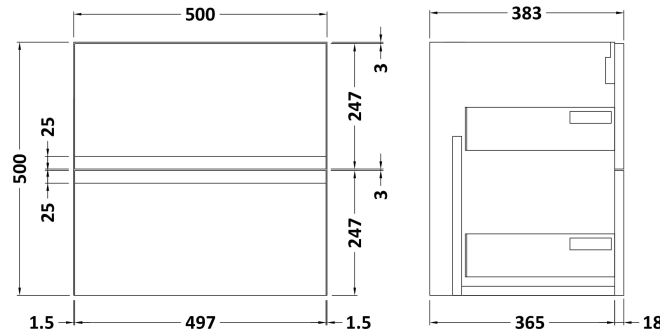

Sales Code: URB302D

Description: 500 W/H 2-Drawer Unit & Basin 3

Packaging Details

Barcode: 5056211887676

Sales Code: URB392

Description: 500 W/H 2-Drawer Unit

Product Dimensions

Height (mm):	500
Width (mm):	510
Depth (mm):	383
Nett Weight (kg):	18.5

Packaging Dimensions

Height (mm):	500
Width (mm):	495
Depth (mm):	383
Gross Weight (kg):	19

Packaging Data

Box Colour:	Brown Cardboard Box
Box Qty:	1
Label Size:	100 x 50
Label Colour:	White Label
Label Qty:	2

Sales Code: NVM032

Description: 500 Thin Edged Basin 1Th

Product Dimensions

Height (mm):	170
Width (mm):	510
Depth (mm):	395
Nett Weight (kg):	9.5

Packaging Dimensions

Height (mm):	190
Width (mm):	530
Depth (mm):	415
Gross Weight (kg):	10

Packaging Data

Box Colour:	Brown Cardboard Box - Printed
Box Qty:	1
Label Size:	100 x 50
Label Colour:	White Label
Label Qty:	2

Outer Box Dimensions (If Applicable)

Height (mm):	
Width (mm):	
Depth (mm):	
Gross Weight (kg):	
Barcode:	5056211853411