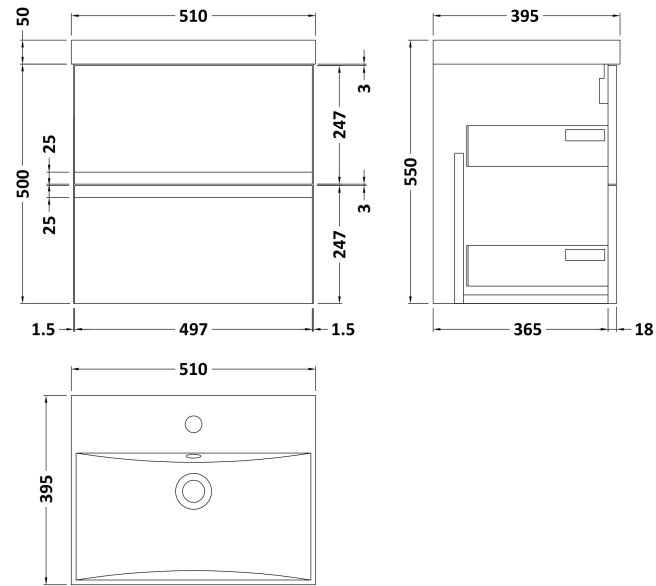

Sales Code: URB302D

Description: 500 W/H 2-Drawer Unit & Basin 3

Packaging Details

Barcode: 5056211887676

Sales Code: URB392

Description: 500 W/H 2-Drawer Unit

Product Dimensions

Height (mm):	500
Width (mm):	510
Depth (mm):	383
Nett Weight (kg):	18.5

Packaging Dimensions

Height (mm):	500
Width (mm):	495
Depth (mm):	383
Gross Weight (kg):	19

Packaging Data

Box Colour:	Brown Cardboard Box
Box Qty:	1
Label Size:	100 x 50
Label Colour:	White Label
Label Qty:	2

Sales Code: NVM032

Description: 500 Thin Edged Basin 1Th

Product Dimensions

Height (mm):	170
Width (mm):	510
Depth (mm):	395
Nett Weight (kg):	9.5

Packaging Dimensions

Height (mm):	190
Width (mm):	530
Depth (mm):	415
Gross Weight (kg):	10

Packaging Data

Box Colour:	Brown Cardboard Box - Printed
Box Qty:	1
Label Size:	100 x 50
Label Colour:	White Label
Label Qty:	2

Outer Box Dimensions (If Applicable)

Height (mm):	
Width (mm):	
Depth (mm):	
Gross Weight (kg):	
Barcode:	5056211853411