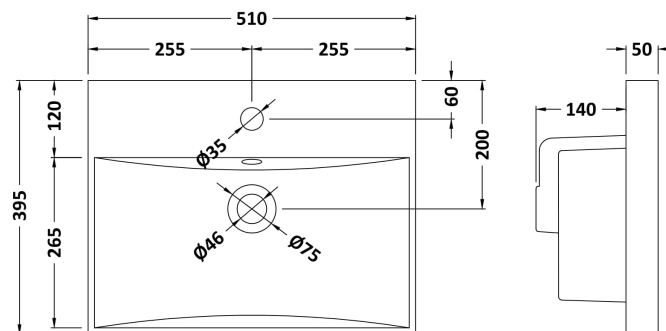

Packaging Dimensions

Height (mm):	500
Width (mm):	495
Depth (mm):	383
Gross Weight (kg):	19

Packaging Data

Box Colour:	Brown Cardboard Box
Box Qty:	1
Label Size:	100 x 50
Label Colour:	White Label
Label Qty:	2

Outer Box Dimensions (If Applicable)

Height (mm):	
Width (mm):	
Depth (mm):	
Gross Weight (kg):	
Barcode:	5056462659701

Product Details

Country of Origin:	China
Fitting Instruction:	No
CE & UKCA:	N/A
FSC Certified Materials:	Yes
Colour:	Satin Green
Construction Method:	Cam & Wood Dowel
Construction Type:	Rigid
Cabinet Finish:	MFC Painted Matt
Fascia Finish:	Mdf Painted Matt
Cabinet Thickness (mm):	18
Fascia Thickness (mm):	18
Drawer Included:	Yes
Drawer Type:	80mm High Metal Softclose
No of Shelves:	0
Hinge Type:	Not Applicable
Hinge Included:	No
Adjustable Legs:	No
Fixings Included:	Yes
Handle Style:	Not Applicable
Waste Shroud:	Yes
Handle Included:	No, Not Required
Handle Type:	Handleless

Sales Code: NVM032

Description: 500 Thin Edged Basin 1Th

Product Dimensions

Height (mm):	170
Width (mm):	510
Depth (mm):	395
Nett Weight (kg):	9.5

Packaging Dimensions

Height (mm):	190
Width (mm):	530
Depth (mm):	415
Gross Weight (kg):	10

Packaging Data

Box Colour:	Brown Cardboard Box - Printed
Box Qty:	1
Label Size:	100 x 50
Label Colour:	White Label
Label Qty:	2

Outer Box Dimensions (If Applicable)

Height (mm):	
Width (mm):	
Depth (mm):	
Gross Weight (kg):	
Barcode:	5056211853411