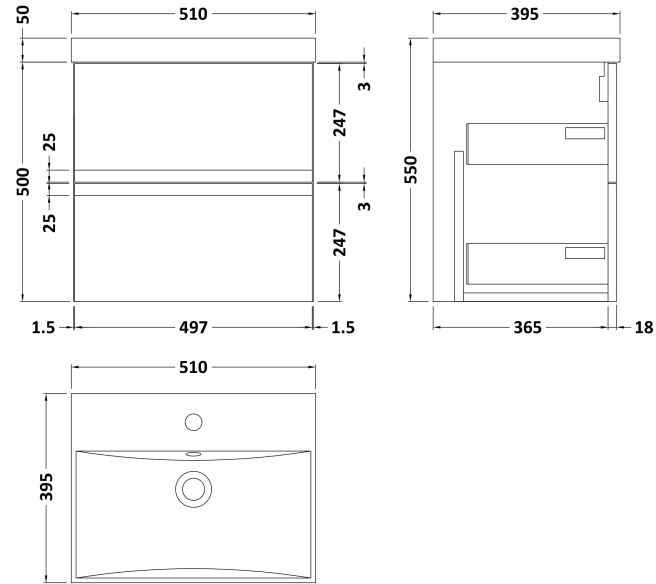

Sales Code: URB802D

Description: 500 W/H 2-Drawer Unit & Basin 3

Packaging Details

Barcode: 5056462674391

Sales Code: URB892

Description: 500 W/H 2-Drawer Unit

Product Dimensions

Height (mm):	500
Width (mm):	510
Depth (mm):	383
Nett Weight (kg):	18.5

Packaging Dimensions

Height (mm):	500
Width (mm):	495
Depth (mm):	383
Gross Weight (kg):	19

Packaging Data

Box Colour:	Brown Cardboard Box
Box Qty:	1
Label Size:	100 x 50
Label Colour:	White Label
Label Qty:	2

Sales Code: NVM032

Description: 500 Thin Edged Basin 1Th

Product Dimensions

Height (mm):	170
Width (mm):	510
Depth (mm):	395
Nett Weight (kg):	9.5

Packaging Dimensions

Height (mm):	190
Width (mm):	530
Depth (mm):	415
Gross Weight (kg):	10

Packaging Data

Box Colour:	Brown Cardboard Box - Printed
Box Qty:	1
Label Size:	100 x 50
Label Colour:	White Label
Label Qty:	2

Outer Box Dimensions (If Applicable)

Height (mm):	
Width (mm):	
Depth (mm):	
Gross Weight (kg):	
Barcode:	5056211853411