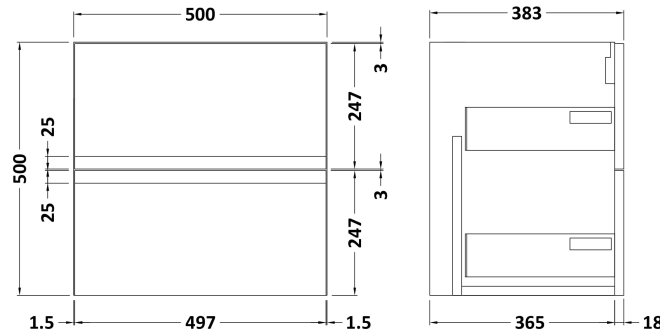

Sales Code: URB802D

Description: 500 W/H 2-Drawer Unit & Basin 3

Packaging Details

Barcode: 5056462674391

Sales Code: URB892

Description: 500 W/H 2-Drawer Unit

Product Dimensions

Height (mm):	500
Width (mm):	510
Depth (mm):	383
Nett Weight (kg):	18.5

Packaging Dimensions

Height (mm):	500
Width (mm):	495
Depth (mm):	383
Gross Weight (kg):	19

Packaging Data

Box Colour:	Brown Cardboard Box
Box Qty:	1
Label Size:	100 x 50
Label Colour:	White Label
Label Qty:	2

Sales Code: NVM032

Description: 500 Thin Edged Basin 1Th

Product Dimensions

Height (mm):	170
Width (mm):	510
Depth (mm):	395
Nett Weight (kg):	9.5

Packaging Dimensions

Height (mm):	190
Width (mm):	530
Depth (mm):	415
Gross Weight (kg):	10

Packaging Data

Box Colour:	Brown Cardboard Box - Printed
Box Qty:	1
Label Size:	100 x 50
Label Colour:	White Label
Label Qty:	2

Outer Box Dimensions (If Applicable)

Height (mm):	
Width (mm):	
Depth (mm):	
Gross Weight (kg):	
Barcode:	5056211853411