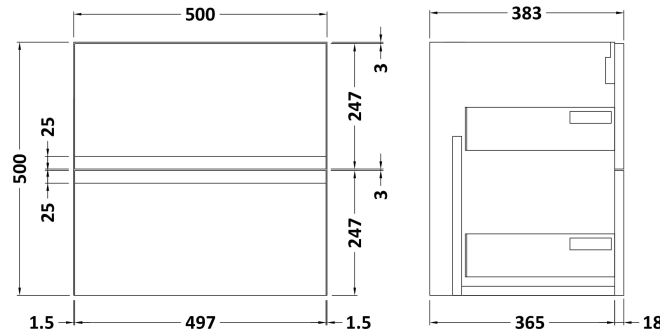

### Product Dimensions

Height (mm):	500
Width (mm):	510
Depth (mm):	383
Nett Weight (kg):	18.5

### Packaging Dimensions

Height (mm):	500
Width (mm):	495
Depth (mm):	383
Gross Weight (kg):	19

### Product Dimensions

Height (mm):	170
Width (mm):	510
Depth (mm):	395
Nett Weight (kg):	9.5

### Packaging Dimensions

Height (mm):	190
Width (mm):	530
Depth (mm):	415
Gross Weight (kg):	10