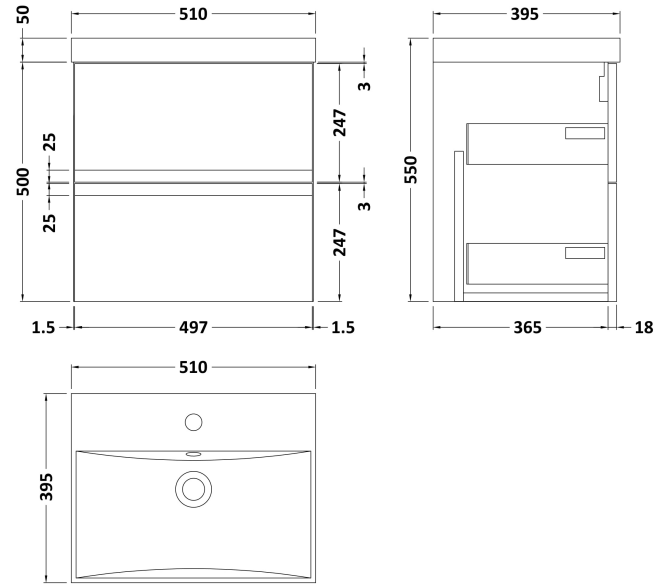

Sales Code: URB202D

Description: 500 W/H 2-Drawer Unit & Basin 3

Packaging Details

Barcode: 5056211887683