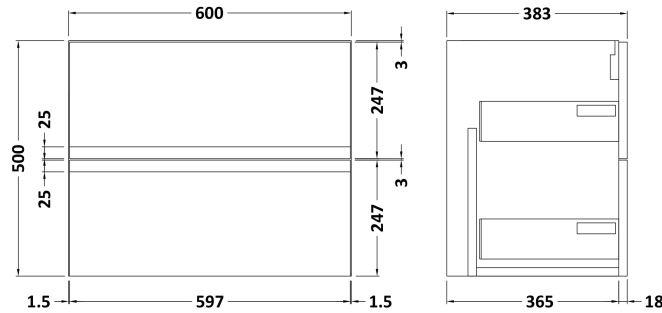

### Product Dimensions

Height (mm):	500
Width (mm):	610
Depth (mm):	383
Nett Weight (kg):	21.5

### Packaging Dimensions

Height (mm):	500
Width (mm):	595
Depth (mm):	383
Gross Weight (kg):	22

### Product Dimensions

Height (mm):	170
Width (mm):	610
Depth (mm):	395
Nett Weight (kg):	11

### Packaging Dimensions

Height (mm):	190
Width (mm):	630
Depth (mm):	415
Gross Weight (kg):	11.5