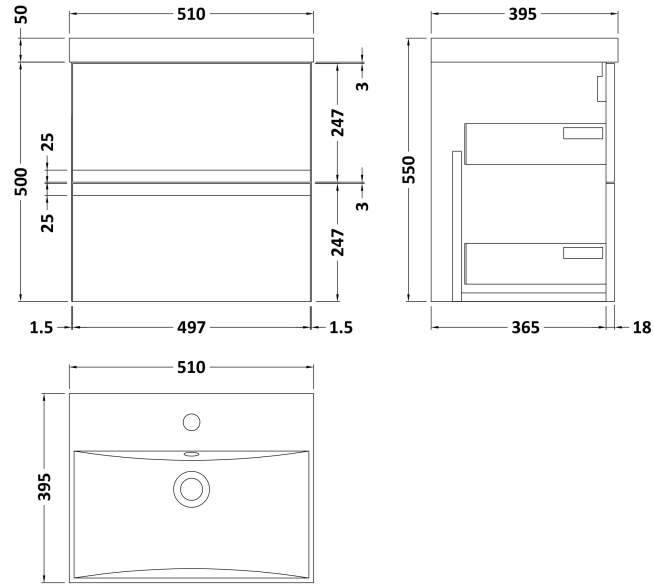

Sales Code: URB102D

Description: 500 W/H 2-Drawer Unit & Basin 3

Packaging Details

Barcode: 5056211887690