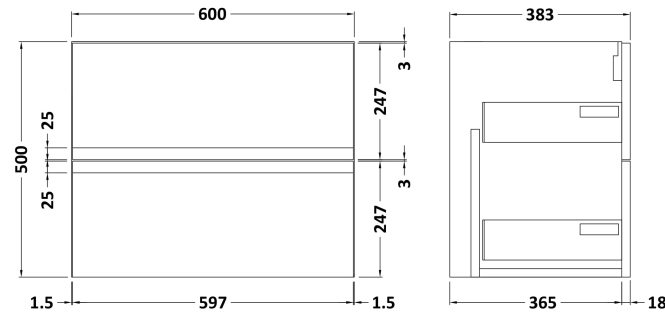

### Product Dimensions

Height (mm):	500
Width (mm):	610
Depth (mm):	383
Nett Weight (kg):	21.5

### Packaging Dimensions

Height (mm):	500
Width (mm):	595
Depth (mm):	383
Gross Weight (kg):	22

### Product Dimensions

Height (mm):	170
Width (mm):	610
Depth (mm):	395
Nett Weight (kg):	11

### Packaging Dimensions

Height (mm):	190
Width (mm):	630
Depth (mm):	415
Gross Weight (kg):	11.5