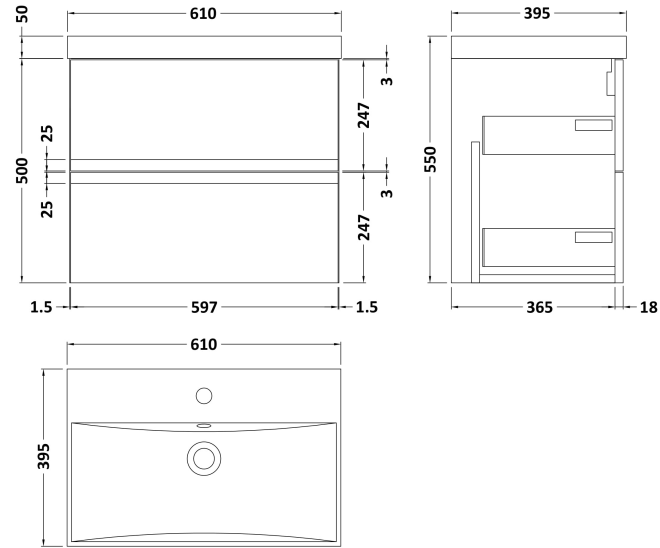

Sales Code: URB104D

Description: 600 W/H 2-Drawer Unit & Basin 3

Packaging Details

Barcode: 5056211887492