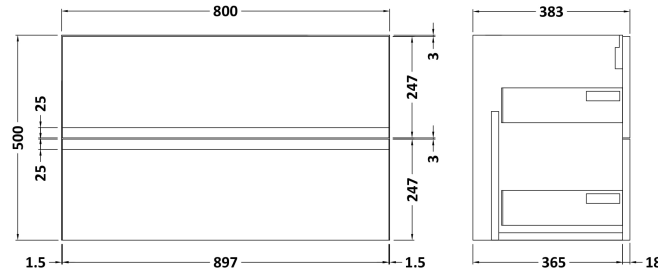

### Product Dimensions

Height (mm):	500
Width (mm):	810
Depth (mm):	383
Nett Weight (kg):	24.5

### Packaging Dimensions

Height (mm):	500
Width (mm):	795
Depth (mm):	383
Gross Weight (kg):	25

### Product Dimensions

Height (mm):	170
Width (mm):	810
Depth (mm):	395
Nett Weight (kg):	14.5

### Packaging Dimensions

Height (mm):	190
Width (mm):	830
Depth (mm):	415
Gross Weight (kg):	15