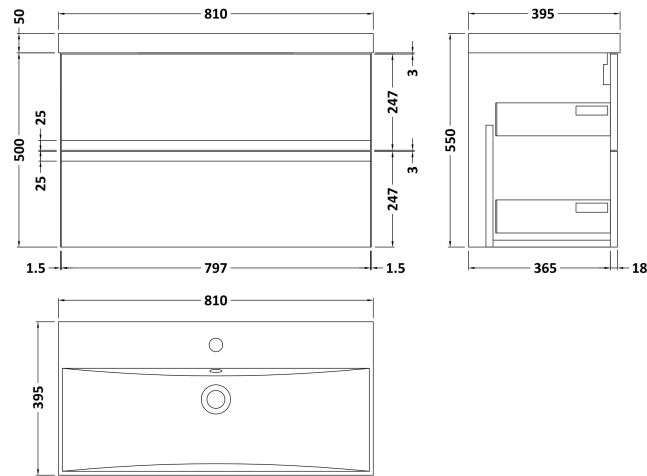

Sales Code: URB106D

Description: 800 W/H 2-Drawer Unit & Basin 3

Packaging Details

Barcode: 5056211887430