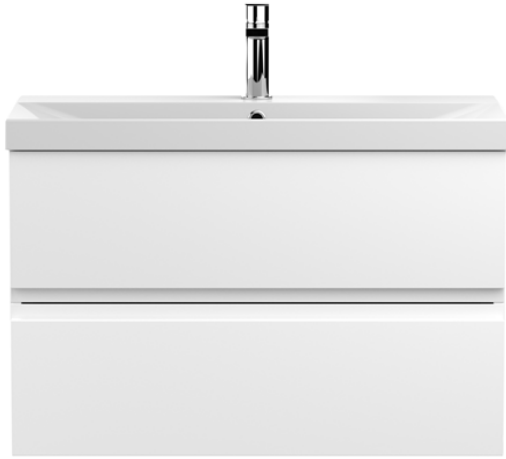

**Sales Code:** URB106D

**Description:** 800 W/H 2-Drawer Unit & Basin 3

### Packaging Details

Barcode: 5056211887430

Sales Code: URB195

Description: 800 W/H 2-Drawer Unit

### Product Dimensions

Height (mm):	500
Width (mm):	810
Depth (mm):	383
Nett Weight (kg):	24.5