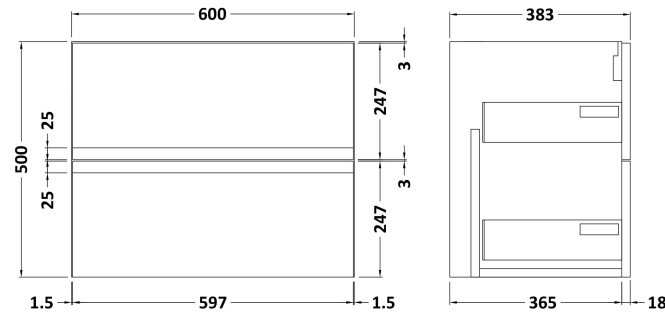

Packaging Dimensions

Height (mm):	190
Width (mm):	630
Depth (mm):	415
Gross Weight (kg):	11.5

Packaging Data

Box Colour:	Brown Cardboard Box - Printed
Box Qty:	1
Label Size:	100 x 50
Label Colour:	White Label
Label Qty:	2

Outer Box Dimensions (If Applicable)

Height (mm):	
Width (mm):	
Depth (mm):	
Gross Weight (kg):	
Barcode:	5056462620961

Product Details

Country of Origin:	China
Fitting Instruction:	No
Certification: CE & UKCA:	No WRAS: N/A WRAS No: N/A
Product Material:	Vitreous China
Fixing Supplied:	No

Sales Code: URB393

Description: 600 W/H 2-Drawer Unit

Product Dimensions

Height (mm):	500
Width (mm):	610
Depth (mm):	383
Nett Weight (kg):	21.5

Packaging Dimensions

Height (mm):	500
Width (mm):	595
Depth (mm):	383
Gross Weight (kg):	22

Packaging Data

Box Colour:	Brown Cardboard Box
Box Qty:	1
Label Size:	100 x 50
Label Colour:	White Label
Label Qty:	2

Outer Box Dimensions (If Applicable)

Height (mm):	
Width (mm):	
Depth (mm):	
Gross Weight (kg):	
Barcode:	5056211890478