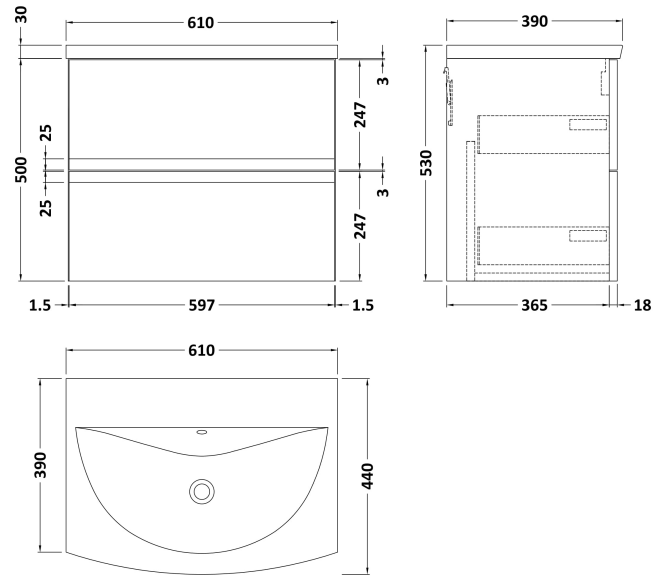

Sales Code: URB304G

Description: 600 W/H 2-Drawer Unit & Basin 4

Packaging Details

Barcode: 5056462622293

Sales Code: NVM043

Description: 600 Curved Basin 1Th

Product Dimensions

Height (mm):	160
Width (mm):	610
Depth (mm):	440
Nett Weight (kg):	11

Packaging Dimensions

Height (mm):	190
Width (mm):	630
Depth (mm):	415
Gross Weight (kg):	11.5

Packaging Data

Box Colour:	Brown Cardboard Box - Printed
Box Qty:	1
Label Size:	100 x 50
Label Colour:	White Label
Label Qty:	2

Outer Box Dimensions (If Applicable)

Height (mm):	
Width (mm):	
Depth (mm):	
Gross Weight (kg):	
Barcode:	5056462620961

Product Details

Country of Origin:	China
Fitting Instruction:	No
Certification: CE & UKCA:	No WRAS: N/A WRAS No: N/A
Product Material:	Vitreous China
Fixing Supplied:	No

Sales Code: URB393

Description: 600 W/H 2-Drawer Unit

Product Dimensions

Height (mm):	500
Width (mm):	610
Depth (mm):	383
Nett Weight (kg):	21.5

Packaging Dimensions

Height (mm):	500
Width (mm):	595
Depth (mm):	383
Gross Weight (kg):	22