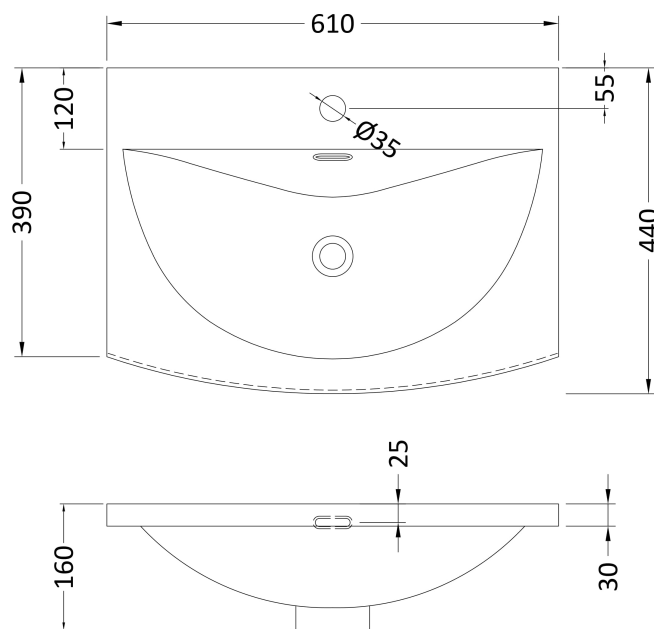

Sales Code: URB304G

Description: 600 W/H 2-Drawer Unit & Basin 4

Packaging Details

Barcode: 5056462622293

Sales Code: NVM043

Description: 600 Curved Basin 1Th

Product Dimensions

Height (mm):	160
Width (mm):	610
Depth (mm):	440
Nett Weight (kg):	11

Packaging Dimensions

Height (mm):	190
Width (mm):	630
Depth (mm):	415
Gross Weight (kg):	11.5

Packaging Data

Box Colour:	Brown Cardboard Box - Printed
Box Qty:	1
Label Size:	100 x 50
Label Colour:	White Label
Label Qty:	2

Outer Box Dimensions (If Applicable)

Height (mm):	
Width (mm):	
Depth (mm):	
Gross Weight (kg):	
Barcode:	5056462620961

Product Details

Country of Origin:	China
Fitting Instruction:	No
Certification: CE & UKCA:	No WRAS: N/A WRAS No: N/A
Product Material:	Vitreous China
Fixing Supplied:	No

Sales Code: URB393

Description: 600 W/H 2-Drawer Unit

Product Dimensions

Height (mm):	500
Width (mm):	610
Depth (mm):	383
Nett Weight (kg):	21.5

Packaging Dimensions

Height (mm):	500
Width (mm):	595
Depth (mm):	383
Gross Weight (kg):	22