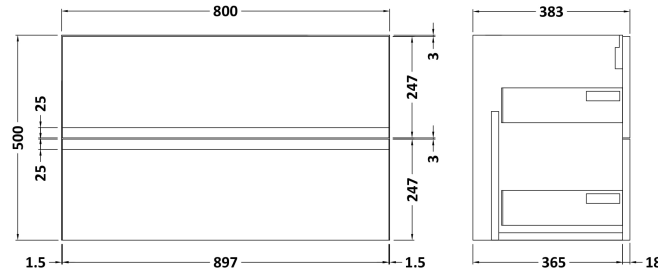

### Product Dimensions

Height (mm):	500
Width (mm):	810
Depth (mm):	383
Nett Weight (kg):	24.5

### Packaging Dimensions

Height (mm):	500
Width (mm):	795
Depth (mm):	383
Gross Weight (kg):	25

### Product Dimensions

Height (mm):	160
Width (mm):	810
Depth (mm):	440
Nett Weight (kg):	15

### Packaging Dimensions

Height (mm):	190
Width (mm):	830
Depth (mm):	415
Gross Weight (kg):	15.5