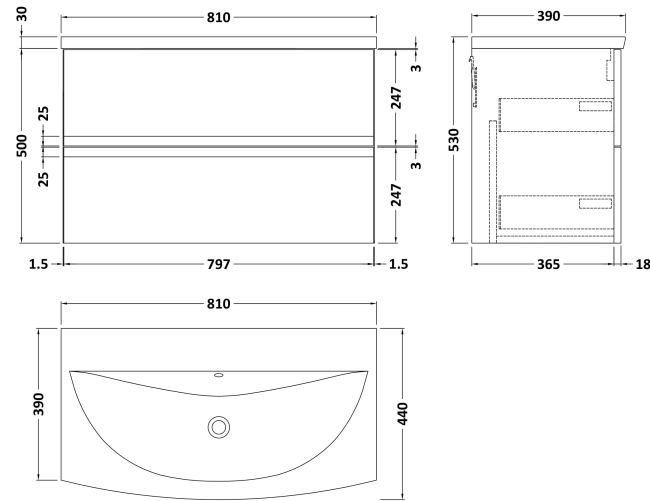

Sales Code: URB806G

Description: 800 W/H 2-Drawer Unit & Basin 4

Packaging Details

Barcode: 5056462674650