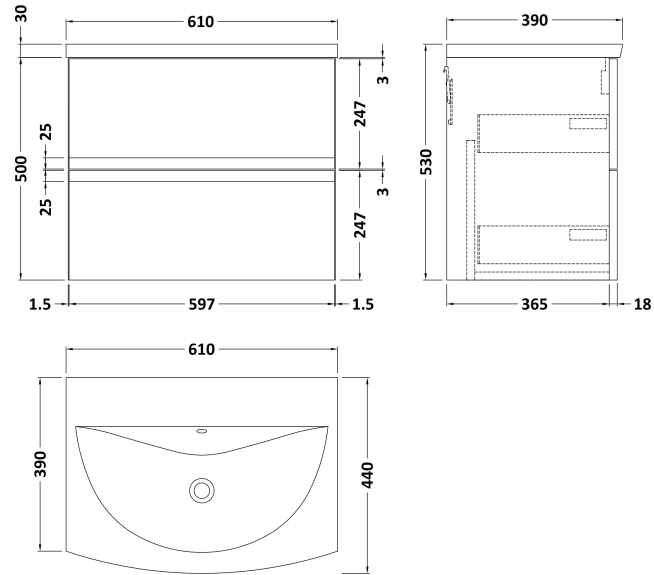

Sales Code: URB104G

Description: 600 W/H 2-Drawer Unit & Basin 4

Packaging Details

Barcode: 5056462622231