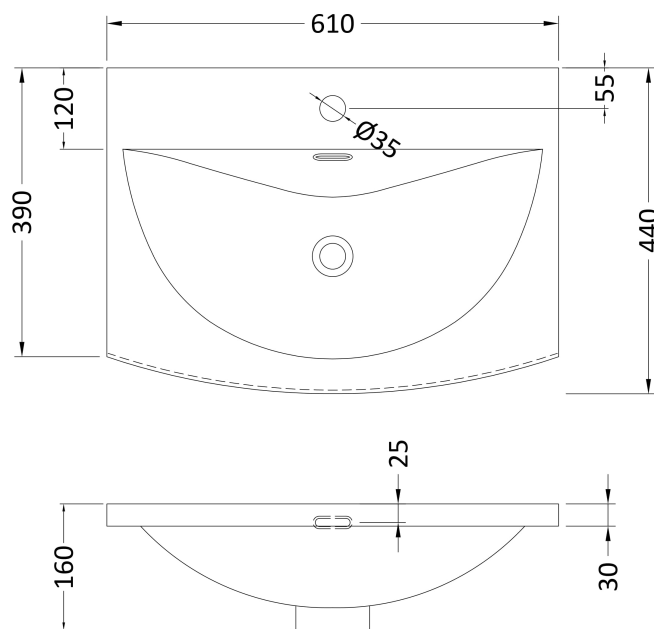

### Product Dimensions

Height (mm):	160
Width (mm):	610
Depth (mm):	440
Nett Weight (kg):	11

### Packaging Dimensions

Height (mm):	190
Width (mm):	630
Depth (mm):	415
Gross Weight (kg):	11.5

### Product Dimensions

Height (mm):	500
Width (mm):	610
Depth (mm):	383
Nett Weight (kg):	21.5

### Packaging Dimensions

Height (mm):	500
Width (mm):	595
Depth (mm):	383
Gross Weight (kg):	22