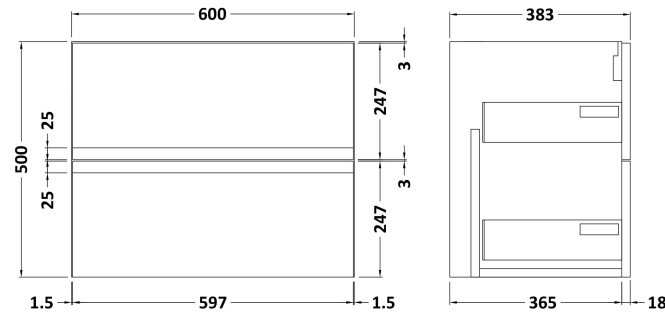

### Product Dimensions

Height (mm):	160
Width (mm):	610
Depth (mm):	440
Nett Weight (kg):	11

### Packaging Dimensions

Height (mm):	190
Width (mm):	630
Depth (mm):	415
Gross Weight (kg):	11.5

### Outer Box Dimensions (If Applicable)

Height (mm):	
Width (mm):	
Depth (mm):	
Gross Weight (kg):	
Barcode:	5056462620961

### Product Dimensions

Height (mm):	500
Width (mm):	610
Depth (mm):	383
Nett Weight (kg):	21.5