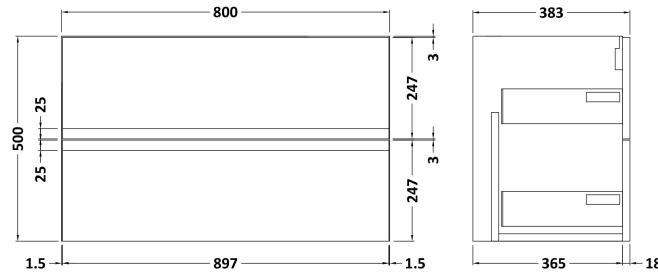

Sales Code: URB806LSB

Description: 800 W/H 2-Drawer Unit & Laminate Top

Packaging Details

Barcode: 5056462674681

Sales Code: URB895

Description: 800 W/H 2-Drawer Unit

Product Dimensions

Height (mm):	500
Width (mm):	810
Depth (mm):	383
Nett Weight (kg):	24.5

Packaging Dimensions

Height (mm):	500
Width (mm):	795
Depth (mm):	383
Gross Weight (kg):	25

Packaging Data

Box Colour:	Brown Cardboard Box
Box Qty:	1
Label Size:	100 x 50
Label Colour:	White Label
Label Qty:	2

Sales Code: LSB800

Description: Laminate Worktop 805X390x22mm

Product Dimensions

Height (mm):	22
Width (mm):	805
Depth (mm):	390
Nett Weight (kg):	2.75

Packaging Dimensions

Height (mm):	25
Width (mm):	810
Depth (mm):	455
Gross Weight (kg):	2.75

Packaging Data

Box Colour:	Brown Cardboard Box
Box Qty:	1
Label Size:	100 x 50
Label Colour:	White Label
Label Qty:	1

Outer Box Dimensions (If Applicable)

Height (mm):	
Width (mm):	
Depth (mm):	
Gross Weight (kg):	
Barcode:	5056211874140