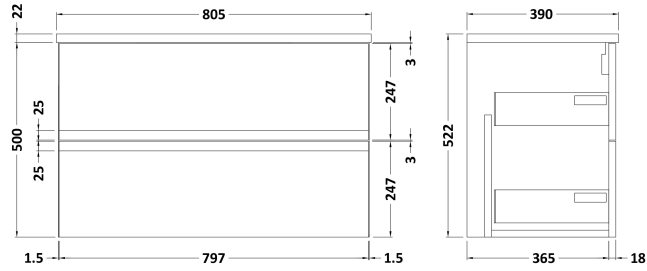

Sales Code: URB806LSB

Description: 800 W/H 2-Drawer Unit & Laminate Top

Packaging Details

Barcode: 5056462674681

Sales Code: URB895

Description: 800 W/H 2-Drawer Unit

Product Dimensions

Height (mm):	500
Width (mm):	810
Depth (mm):	383
Nett Weight (kg):	24.5

Packaging Dimensions

Height (mm):	500
Width (mm):	795
Depth (mm):	383
Gross Weight (kg):	25

Packaging Data

Box Colour:	Brown Cardboard Box
Box Qty:	1
Label Size:	100 x 50
Label Colour:	White Label
Label Qty:	2

Sales Code: LSB800

Description: Laminate Worktop 805X390x22mm

Product Dimensions

Height (mm):	22
Width (mm):	805
Depth (mm):	390
Nett Weight (kg):	2.75

Packaging Dimensions

Height (mm):	25
Width (mm):	810
Depth (mm):	455
Gross Weight (kg):	2.75

Packaging Data

Box Colour:	Brown Cardboard Box
Box Qty:	1
Label Size:	100 x 50
Label Colour:	White Label
Label Qty:	1

Outer Box Dimensions (If Applicable)

Height (mm):	
Width (mm):	
Depth (mm):	
Gross Weight (kg):	
Barcode:	5056211874140