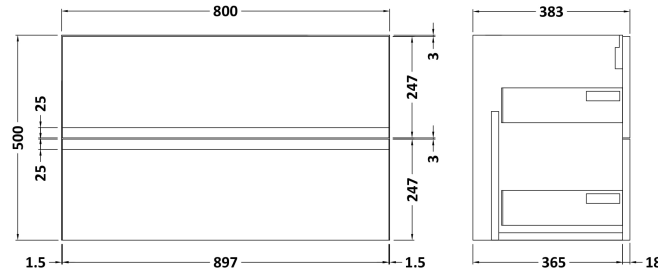

### Product Dimensions

Height (mm):	500
Width (mm):	810
Depth (mm):	383
Nett Weight (kg):	24.5

### Packaging Dimensions

Height (mm):	500
Width (mm):	795
Depth (mm):	383
Gross Weight (kg):	25

### Outer Box Dimensions (If Applicable)

Height (mm):	
Width (mm):	
Depth (mm):	
Gross Weight (kg):	
Barcode:	5056211890539

Sales Code: MWT380

Description: 800 Worktop (805X390x18mm)

**Product Dimensions**

Height (mm):	18
Width (mm):	805
Depth (mm):	390
Nett Weight (kg):	3.5

**Packaging Dimensions**

Height (mm):	25
Width (mm):	825
Depth (mm):	410
Gross Weight (kg):	3.5