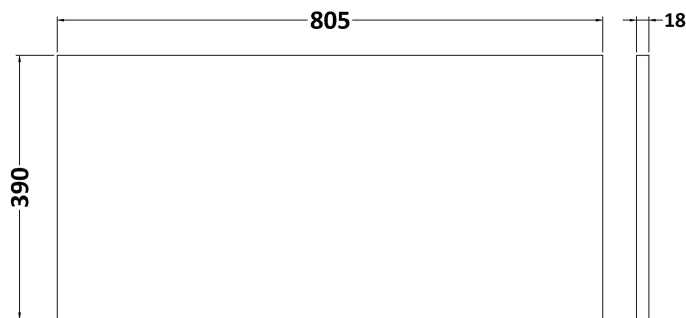

### Product Dimensions

Height (mm):	500
Width (mm):	810
Depth (mm):	383
Nett Weight (kg):	24.5

### Packaging Dimensions

Height (mm):	500
Width (mm):	795
Depth (mm):	383
Gross Weight (kg):	25

### Outer Box Dimensions (If Applicable)

Height (mm):	
Width (mm):	
Depth (mm):	
Gross Weight (kg):	
Barcode:	5056211890539

Sales Code: MWT380

Description: 800 Worktop (805X390x18mm)

**Product Dimensions**

Height (mm):	18
Width (mm):	805
Depth (mm):	390
Nett Weight (kg):	3.5

**Packaging Dimensions**

Height (mm):	25
Width (mm):	825
Depth (mm):	410
Gross Weight (kg):	3.5