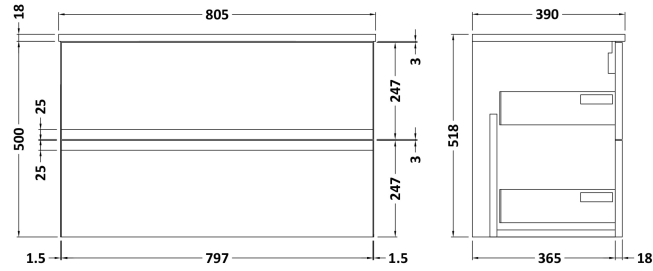

Sales Code: URB306W

Description: 800 W/H 2-Drawer Unit & Worktop

Packaging Details

Barcode: 5056211891857