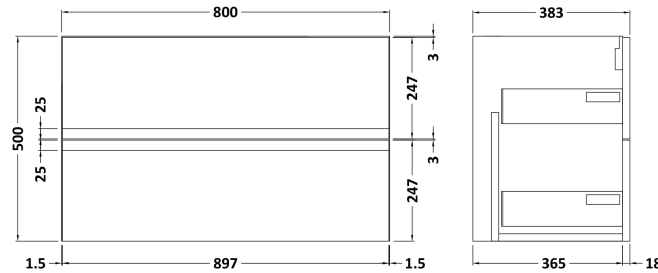

Sales Code: URB106W

Description: 800 W/H 2-Drawer Unit & Worktop

Packaging Details

Barcode: 5056211897262

Sales Code: URB195

Description: 800 W/H 2-Drawer Unit

Product Dimensions

Height (mm):	500
Width (mm):	810
Depth (mm):	383
Nett Weight (kg):	24.5

Packaging Dimensions

Height (mm):	500
Width (mm):	795
Depth (mm):	383
Gross Weight (kg):	25

Packaging Data

Box Colour:	Brown Cardboard Box
Box Qty:	1
Label Size:	100 x 50
Label Colour:	White Label
Label Qty:	2

Sales Code: MWT180

Description: 800 Worktop (805X390x18mm)

Product Dimensions

Height (mm):	18
Width (mm):	805
Depth (mm):	390
Nett Weight (kg):	3.5

Packaging Dimensions

Height (mm):	25
Width (mm):	825
Depth (mm):	410
Gross Weight (kg):	3.5

Packaging Data

Box Colour:	Brown Cardboard Box - Printed
Box Qty:	1
Label Size:	100 x 50
Label Colour:	Not Applicable
Label Qty:	0

Outer Box Dimensions (If Applicable)

Height (mm):	
Width (mm):	
Depth (mm):	
Gross Weight (kg):	
Barcode:	5056211899761