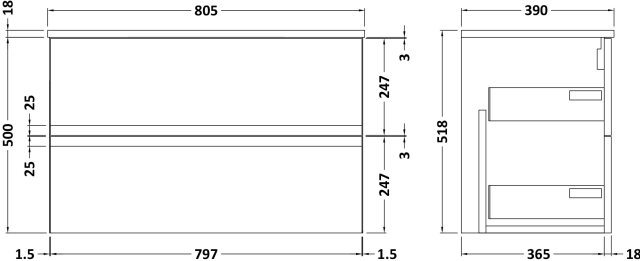

Sales Code: URB106W

Description: 800 W/H 2-Drawer Unit & Worktop

Packaging Details

Barcode: 5056211897262

Sales Code: URB195

Description: 800 W/H 2-Drawer Unit

Product Dimensions

Height (mm):	500
Width (mm):	810
Depth (mm):	383
Nett Weight (kg):	24.5

Packaging Dimensions

Height (mm):	500
Width (mm):	795
Depth (mm):	383
Gross Weight (kg):	25

Packaging Data

Box Colour:	Brown Cardboard Box
Box Qty:	1
Label Size:	100 x 50
Label Colour:	White Label
Label Qty:	2

Sales Code: MWT180

Description: 800 Worktop (805X390x18mm)

Product Dimensions

Height (mm):	18
Width (mm):	805
Depth (mm):	390
Nett Weight (kg):	3.5

Packaging Dimensions

Height (mm):	25
Width (mm):	825
Depth (mm):	410
Gross Weight (kg):	3.5

Packaging Data

Box Colour:	Brown Cardboard Box - Printed
Box Qty:	1
Label Size:	100 x 50
Label Colour:	Not Applicable
Label Qty:	0

Outer Box Dimensions (If Applicable)

Height (mm):	
Width (mm):	
Depth (mm):	
Gross Weight (kg):	
Barcode:	5056211899761