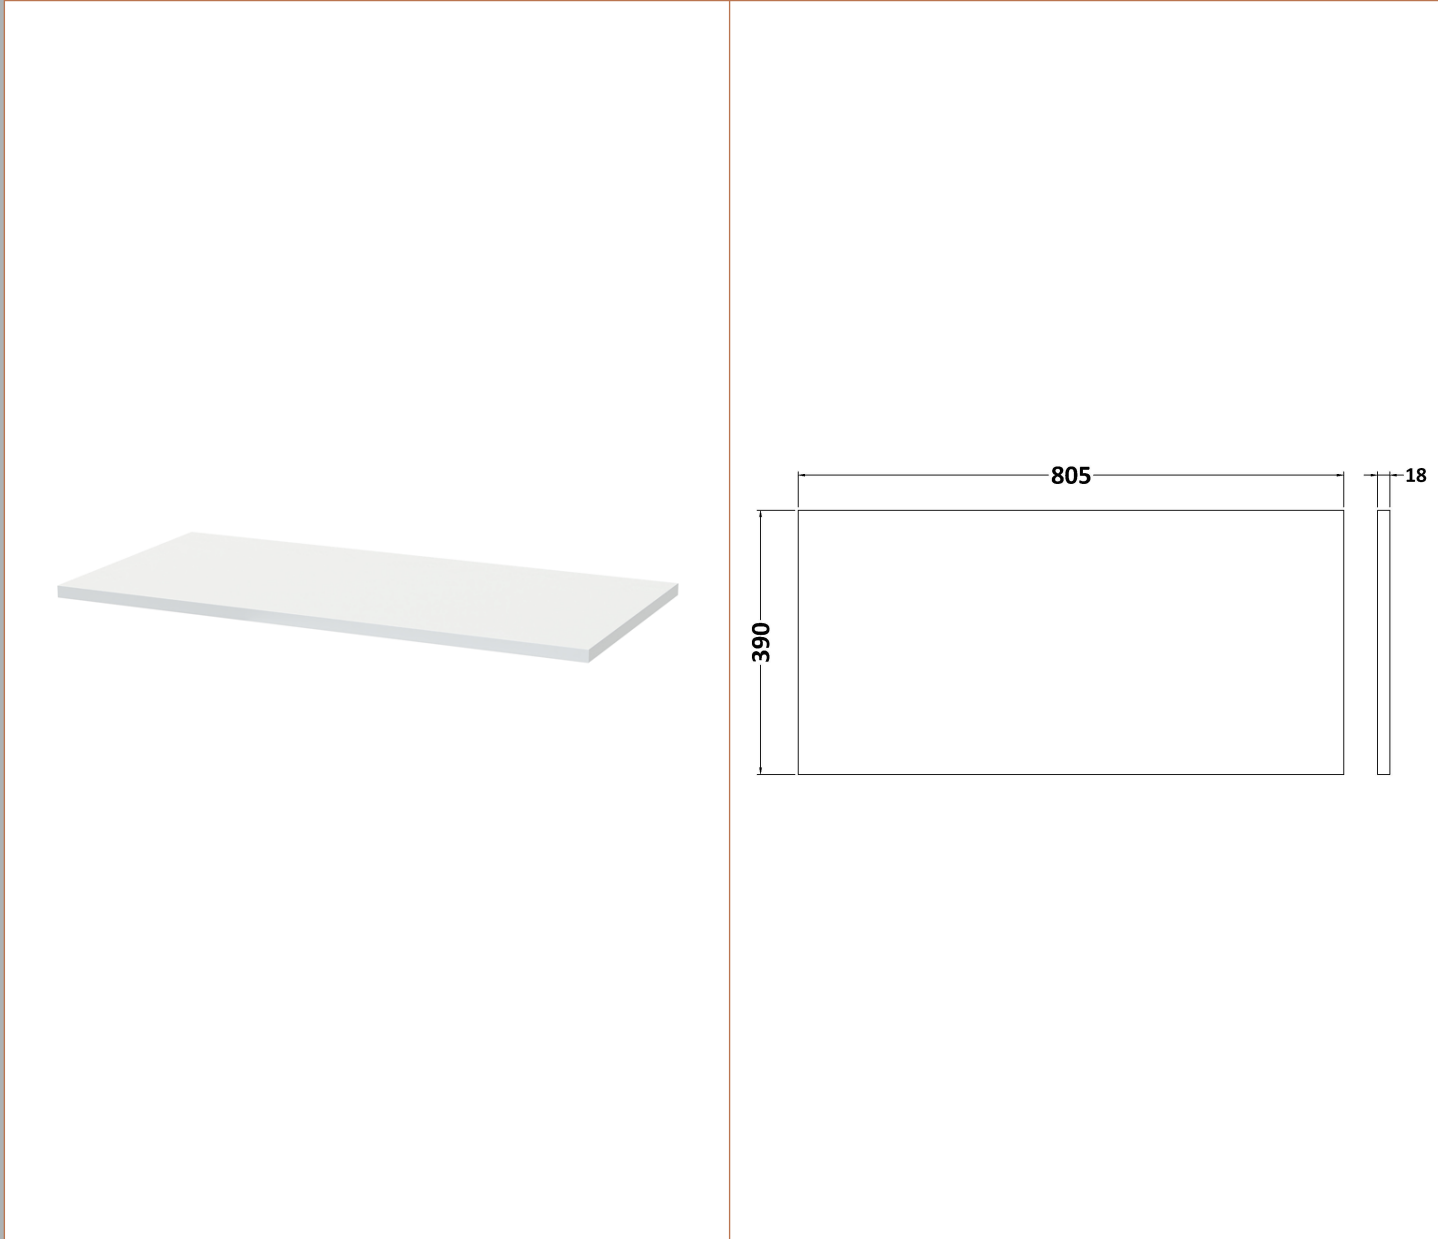

Sales Code: URB106W

Description: 800 W/H 2-Drawer Unit & Worktop

Packaging Details

Barcode: 5056211897262

Sales Code: URB195

Description: 800 W/H 2-Drawer Unit

Product Dimensions

Height (mm):	500
Width (mm):	810
Depth (mm):	383
Nett Weight (kg):	24.5

Packaging Dimensions

Height (mm):	500
Width (mm):	795
Depth (mm):	383
Gross Weight (kg):	25

Packaging Data

Box Colour:	Brown Cardboard Box
Box Qty:	1
Label Size:	100 x 50
Label Colour:	White Label
Label Qty:	2

Outer Box Dimensions (If Applicable)

Height (mm):	
Width (mm):	
Depth (mm):	
Gross Weight (kg):	
Barcode:	5056211890515

Product Details

Country of Origin:	China
Fitting Instruction:	No
CE & UKCA:	N/A
FSC Certified Materials:	Yes
Colour:	Satin White
Construction Method:	Cam & Wood Dowel
Construction Type:	Rigid
Cabinet Finish:	MFC Painted Matt
Fascia Finish:	Mdf Painted Matt
Cabinet Thickness (mm):	18
Fascia Thickness (mm):	18
Drawer Included:	Yes
Drawer Type:	80mm High Metal Softclose
No of Shelves:	0
Hinge Type:	Not Applicable
Hinge Included:	No
Adjustable Legs:	No
Fixings Included:	Yes
Handle Style:	Not Applicable
Waste Shroud:	Yes
Handle Included:	No, Not Required
Handle Type:	Handleless

Sales Code: MWT180

Description: 800 Worktop (805X390x18mm)

Product Dimensions

Height (mm):	18
Width (mm):	805
Depth (mm):	390
Nett Weight (kg):	3.5

Packaging Dimensions

Height (mm):	25
Width (mm):	825
Depth (mm):	410
Gross Weight (kg):	3.5