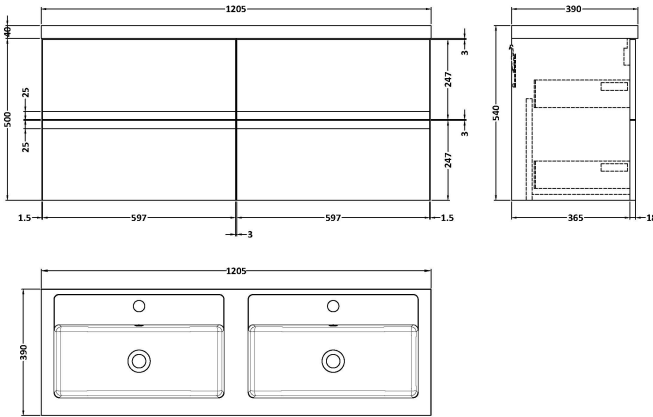

Sales Code: URB104C

Description: 1200 W/H 2-Drawer Unit & Double Basin

Packaging Details

Barcode: 5056462605807

Sales Code: URB193

Description: 600 W/H 2-Drawer Unit

Product Dimensions

Height (mm):	500
Width (mm):	610
Depth (mm):	383
Nett Weight (kg):	21.5

Packaging Dimensions

Height (mm):	500
Width (mm):	595
Depth (mm):	383
Gross Weight (kg):	22

Packaging Data

Box Colour:	Brown Cardboard Box
Box Qty:	1
Label Size:	100 x 50
Label Colour:	White Label
Label Qty:	2

Outer Box Dimensions (If Applicable)

Height (mm):	
Width (mm):	
Depth (mm):	
Gross Weight (kg):	
Barcode:	5056211890454

Product Details

Country of Origin:	China
Fitting Instruction:	No
CE & UKCA:	N/A
FSC Certified Materials:	Yes
Colour:	Satin White
Construction Method:	Cam & Wood Dowel
Construction Type:	Rigid
Cabinet Finish:	MFC Painted Matt
Fascia Finish:	Mdf Painted Matt
Cabinet Thickness (mm):	18
Fascia Thickness (mm):	18
Drawer Included:	Yes
Drawer Type:	80mm High Metal Softclose
No of Shelves:	0
Hinge Type:	Not Applicable
Hinge Included:	No
Adjustable Legs:	No
Fixings Included:	Yes
Handle Style:	Not Applicable
Waste Shroud:	Yes
Handle Included:	No, Not Required
Handle Type:	Handleless

Sales Code: PMB424

Description: Double Polymarble Basin 1205 X 390

Product Dimensions

Height (mm):	390
Width (mm):	1205
Depth (mm):	157
Nett Weight (kg):	18.12

Packaging Dimensions

Height (mm):	100
Width (mm):	1205
Depth (mm):	400
Gross Weight (kg):	18.12