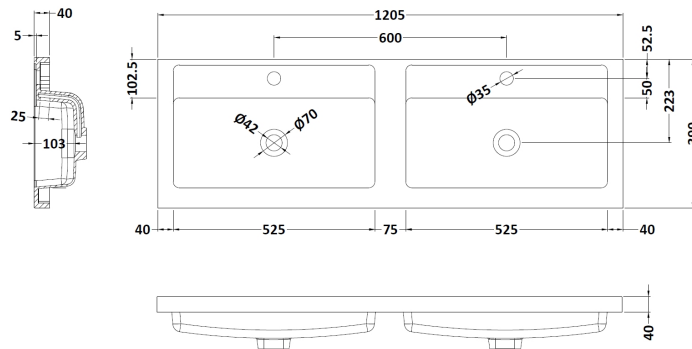

Sales Code: URB104C

Description: 1200 W/H 2-Drawer Unit & Double Basin

Packaging Details

Barcode: 5056462605807

Sales Code: URB193

Description: 600 W/H 2-Drawer Unit

Product Dimensions

Height (mm):	500
Width (mm):	610
Depth (mm):	383
Nett Weight (kg):	21.5

Packaging Dimensions

Height (mm):	500
Width (mm):	595
Depth (mm):	383
Gross Weight (kg):	22

Packaging Data

Box Colour:	Brown Cardboard Box
Box Qty:	1
Label Size:	100 x 50
Label Colour:	White Label
Label Qty:	2

Sales Code: PMB424

Description: Double Polymarble Basin 1205 X 390

Product Dimensions

Height (mm):	390
Width (mm):	1205
Depth (mm):	157
Nett Weight (kg):	18.12

Packaging Dimensions

Height (mm):	100
Width (mm):	1205
Depth (mm):	400
Gross Weight (kg):	18.12

Packaging Data

Box Colour:	Brown Cardboard Box - Printed
Box Qty:	1
Label Size:	100 x 50
Label Colour:	White Label
Label Qty:	2

Outer Box Dimensions (If Applicable)

Height (mm):	
Width (mm):	
Depth (mm):	
Gross Weight (kg):	
Barcode:	5056211815136