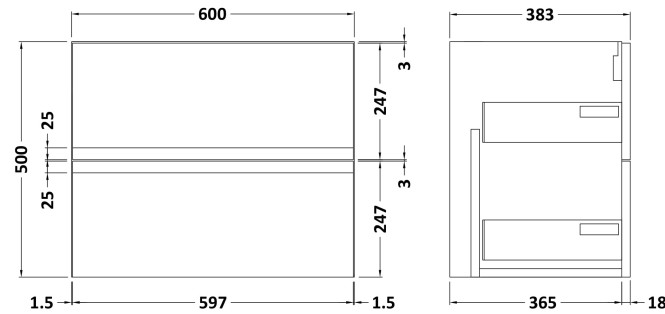

Sales Code: URB104C

Description: 1200 W/H 2-Drawer Unit & Double Basin

Packaging Details

Barcode: 5056462605807

Sales Code: URB193

Description: 600 W/H 2-Drawer Unit

Product Dimensions

Height (mm):	500
Width (mm):	610
Depth (mm):	383
Nett Weight (kg):	21.5

Packaging Dimensions

Height (mm):	500
Width (mm):	595
Depth (mm):	383
Gross Weight (kg):	22

Packaging Data

Box Colour:	Brown Cardboard Box
Box Qty:	1
Label Size:	100 x 50
Label Colour:	White Label
Label Qty:	2

Sales Code: PMB424

Description: Double Polymarble Basin 1205 X 390

Product Dimensions

Height (mm):	390
Width (mm):	1205
Depth (mm):	157
Nett Weight (kg):	18.12

Packaging Dimensions

Height (mm):	100
Width (mm):	1205
Depth (mm):	400
Gross Weight (kg):	18.12

Packaging Data

Box Colour:	Brown Cardboard Box - Printed
Box Qty:	1
Label Size:	100 x 50
Label Colour:	White Label
Label Qty:	2

Outer Box Dimensions (If Applicable)

Height (mm):	
Width (mm):	
Depth (mm):	
Gross Weight (kg):	
Barcode:	5056211815136