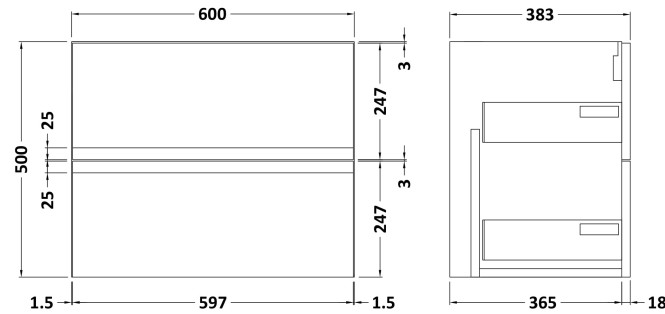

Sales Code: URB104W2

Description: 1200 W/H 4-Drawer Unit & Worktop

Packaging Details

Barcode: 5056462674735

Sales Code: URB193

Description: 600 W/H 2-Drawer Unit

Product Dimensions

Height (mm):	500
Width (mm):	610
Depth (mm):	383
Nett Weight (kg):	21.5

Packaging Dimensions

Height (mm):	500
Width (mm):	595
Depth (mm):	383
Gross Weight (kg):	22

Packaging Data

Box Colour:	Brown Cardboard Box
Box Qty:	1
Label Size:	100 x 50
Label Colour:	White Label
Label Qty:	2

Sales Code: MWT120

Description: 1200 Worktop (1205X390x18mm)

Product Dimensions

Height (mm):	18
Width (mm):	1205
Depth (mm):	390
Nett Weight (kg):	5

Packaging Dimensions

Height (mm):	25
Width (mm):	1225
Depth (mm):	410
Gross Weight (kg):	5

Packaging Data

Box Colour:	Brown Cardboard Box - Printed
Box Qty:	1
Label Size:	100 x 50
Label Colour:	Not Applicable
Label Qty:	0

Outer Box Dimensions (If Applicable)

Height (mm):	
Width (mm):	
Depth (mm):	
Gross Weight (kg):	
Barcode:	5056462654966