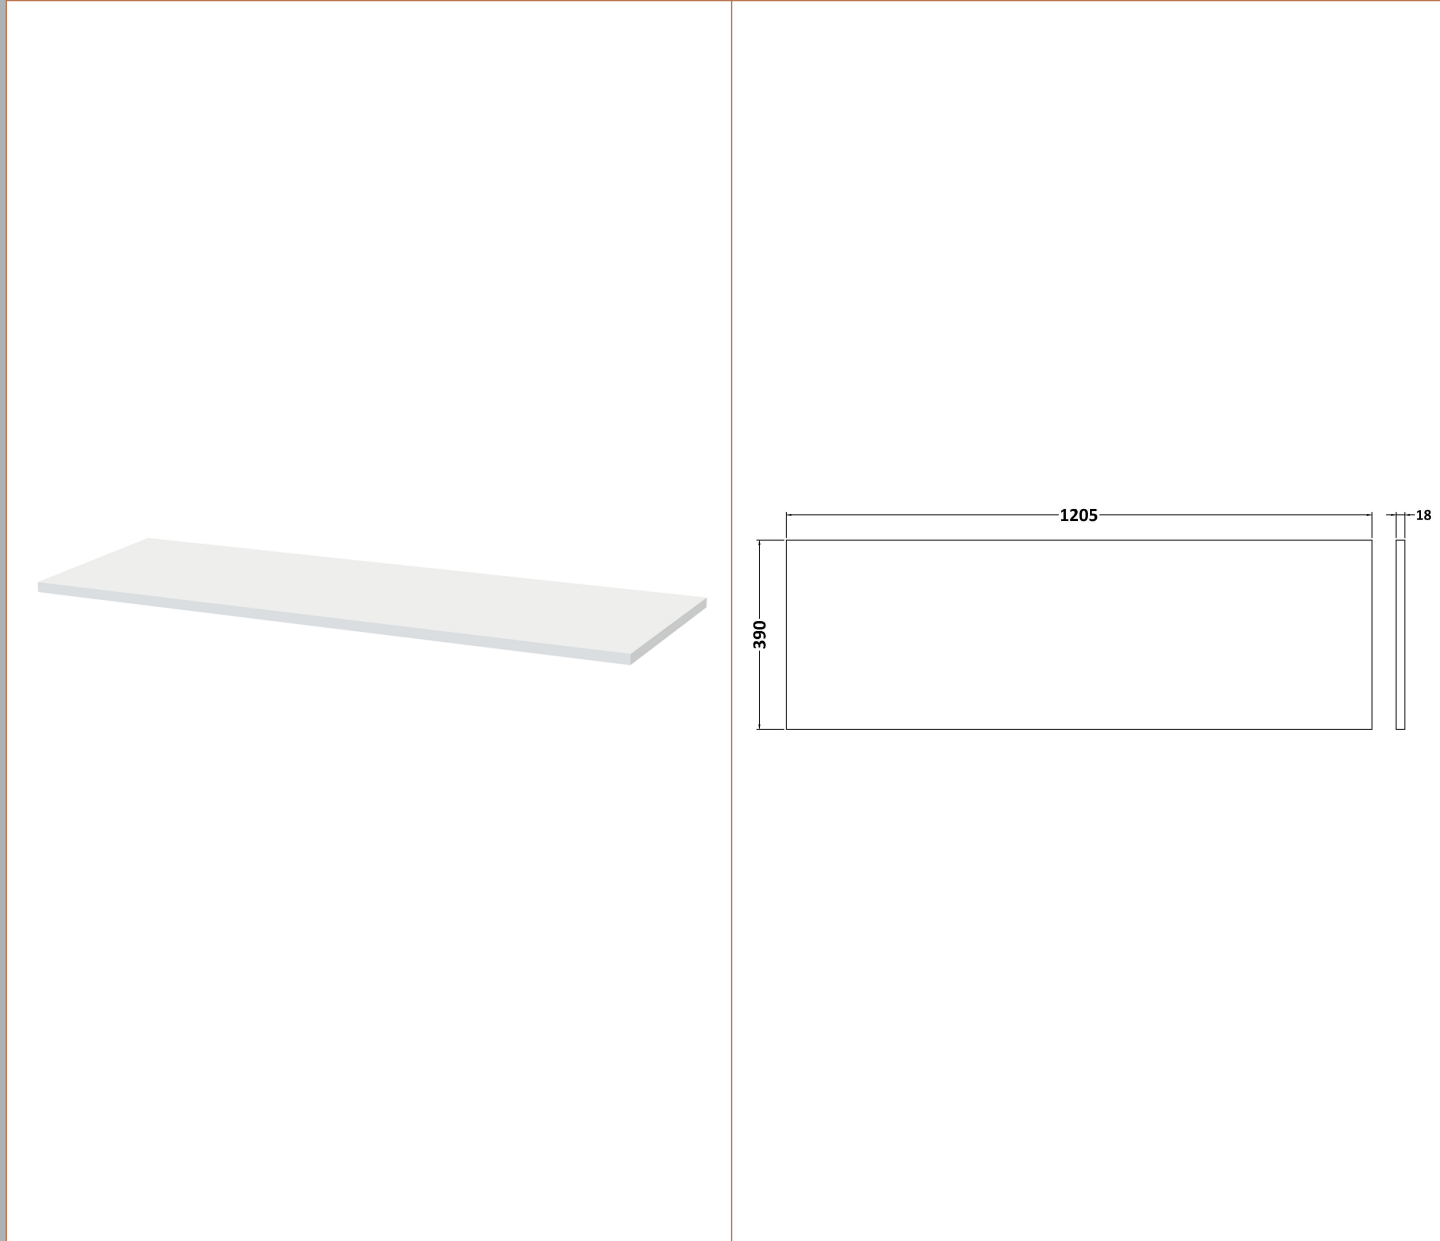

Sales Code: URB104W2

Description: 1200 W/H 4-Drawer Unit & Worktop

Packaging Details

Barcode: 5056462674735

Sales Code: URB193

Description: 600 W/H 2-Drawer Unit

Product Dimensions

Height (mm):	500
Width (mm):	610
Depth (mm):	383
Nett Weight (kg):	21.5

Packaging Dimensions

Height (mm):	500
Width (mm):	595
Depth (mm):	383
Gross Weight (kg):	22

Packaging Data

Box Colour:	Brown Cardboard Box
Box Qty:	1
Label Size:	100 x 50
Label Colour:	White Label
Label Qty:	2

Outer Box Dimensions (If Applicable)

Height (mm):	
Width (mm):	
Depth (mm):	
Gross Weight (kg):	
Barcode:	5056211890454

Product Details

Country of Origin:	China
Fitting Instruction:	No
CE & UKCA:	N/A
FSC Certified Materials:	Yes
Colour:	Satin White
Construction Method:	Cam & Wood Dowel
Construction Type:	Rigid
Cabinet Finish:	MFC Painted Matt
Fascia Finish:	Mdf Painted Matt
Cabinet Thickness (mm):	18
Fascia Thickness (mm):	18
Drawer Included:	Yes
Drawer Type:	80mm High Metal Softclose
No of Shelves:	0
Hinge Type:	Not Applicable
Hinge Included:	No
Adjustable Legs:	No
Fixings Included:	Yes
Handle Style:	Not Applicable
Waste Shroud:	Yes
Handle Included:	No, Not Required
Handle Type:	Handleless

Sales Code: MWT120

Description: 1200 Worktop (1205X390x18mm)

Product Dimensions

Height (mm):	18
Width (mm):	1205
Depth (mm):	390
Nett Weight (kg):	5

Packaging Dimensions

Height (mm):	25
Width (mm):	1225
Depth (mm):	410
Gross Weight (kg):	5