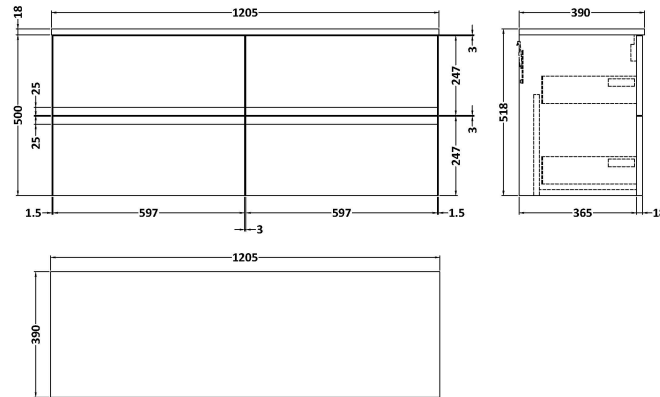

Sales Code: URB104W2

Description: 1200 W/H 4-Drawer Unit & Worktop

Packaging Details

Barcode: 5056462674735

Sales Code: URB193

Description: 600 W/H 2-Drawer Unit

Product Dimensions

Height (mm):	500
Width (mm):	610
Depth (mm):	383
Nett Weight (kg):	21.5

Packaging Dimensions

Height (mm):	500
Width (mm):	595
Depth (mm):	383
Gross Weight (kg):	22

Packaging Data

Box Colour:	Brown Cardboard Box
Box Qty:	1
Label Size:	100 x 50
Label Colour:	White Label
Label Qty:	2

Outer Box Dimensions (If Applicable)

Height (mm):	
Width (mm):	
Depth (mm):	
Gross Weight (kg):	
Barcode:	5056211890454

Product Details

Country of Origin:	China
Fitting Instruction:	No
CE & UKCA:	N/A
FSC Certified Materials:	Yes
Colour:	Satin White
Construction Method:	Cam & Wood Dowel
Construction Type:	Rigid
Cabinet Finish:	MFC Painted Matt
Fascia Finish:	Mdf Painted Matt
Cabinet Thickness (mm):	18
Fascia Thickness (mm):	18
Drawer Included:	Yes
Drawer Type:	80mm High Metal Softclose
No of Shelves:	0
Hinge Type:	Not Applicable
Hinge Included:	No
Adjustable Legs:	No
Fixings Included:	Yes
Handle Style:	Not Applicable
Waste Shroud:	Yes
Handle Included:	No, Not Required
Handle Type:	Handleless

Sales Code: MWT120

Description: 1200 Worktop (1205X390x18mm)

Product Dimensions

Height (mm):	18
Width (mm):	1205
Depth (mm):	390
Nett Weight (kg):	5

Packaging Dimensions

Height (mm):	25
Width (mm):	1225
Depth (mm):	410
Gross Weight (kg):	5