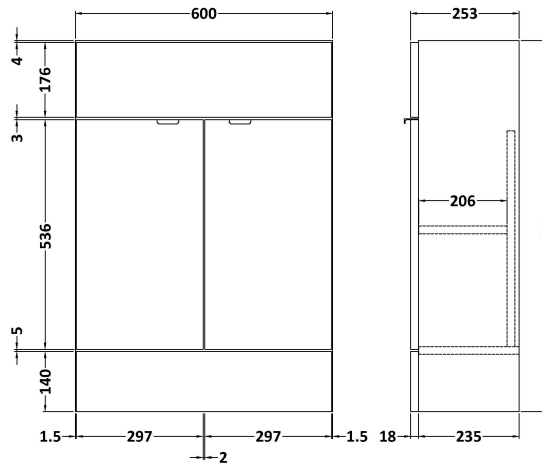

Sales Code: OFF907

Description: 600 Vanity Unit (255mm Deep)

Product Dimensions

Height (mm):	864
Width (mm):	600
Depth (mm):	255
Nett Weight (kg):	17

Packaging Dimensions

Height (mm):	290
Width (mm):	625
Depth (mm):	900
Gross Weight (kg):	17.5

Packaging Data

Box Colour:	Brown Cardboard Box
Box Qty:	1
Label Size:	100 x 50
Label Colour:	White Label
Label Qty:	2

Outer Box Dimensions (If Applicable)

Height (mm):	
Width (mm):	
Depth (mm):	
Gross Weight (kg):	
Barcode:	5055275873366

Product Details

Country of Origin:	China
Fitting Instruction:	No
CE & UKCA:	N/A
FSC Certified Materials:	Yes
Colour:	Gloss Grey
Construction Method:	Cam & Wood Dowel
Construction Type:	Rigid
Cabinet Finish:	MFC Gloss
Fascia Finish:	MFC Gloss
Cabinet Thickness (mm):	18
Fascia Thickness (mm):	18
Drawer Included:	No
Drawer Type:	Not Applicable
No of Shelves:	1
Hinge Type:	95 Degree Clip-On Soft Close
Hinge Included:	Yes
Adjustable Legs:	No
Fixings Included:	Yes
Handle Style:	Contemporary
Waste Shroud:	No
Handle Included:	Yes
Handle Type:	Wrapover