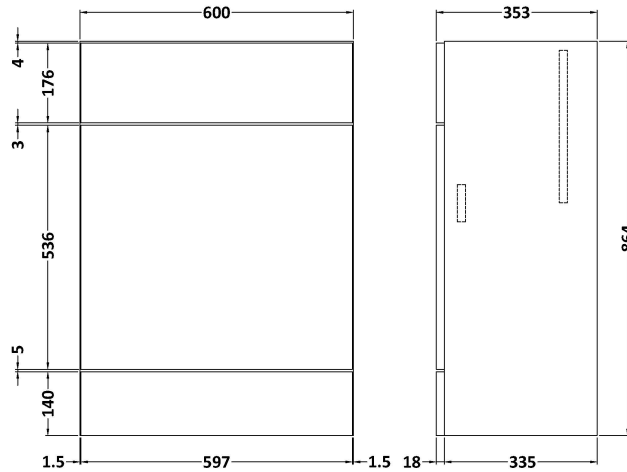

Sales Code: OFF148

Description: 600 Wc Unit (355mm Deep)

Product Dimensions

Height (mm):	864
Width (mm):	600
Depth (mm):	355
Nett Weight (kg):	15.5

Packaging Dimensions

Height (mm):	375
Width (mm):	620
Depth (mm):	900
Gross Weight (kg):	16

Packaging Data

Box Colour:	Brown Cardboard Box
Box Qty:	1
Label Size:	100 x 50
Label Colour:	Not Applicable
Label Qty:	0

Outer Box Dimensions (If Applicable)

Height (mm):	
Width (mm):	
Depth (mm):	
Gross Weight (kg):	
Barcode:	5055275820285

Product Details

Country of Origin:	China
Fitting Instruction:	No
CE & UKCA:	N/A
FSC Certified Materials:	Yes
Colour:	Gloss White
Construction Method:	Cam & Wood Dowel
Construction Type:	Rigid
Cabinet Finish:	MFC Painted Gloss
Fascia Finish:	Mdf Painted Gloss
Cabinet Thickness (mm):	16
Fascia Thickness (mm):	18
Drawer Included:	No
Drawer Type:	Not Applicable
No of Shelves:	0
Hinge Type:	Not Applicable
Hinge Included:	No
Adjustable Legs:	No
Fixings Included:	Yes
Handle Style:	Not Applicable
Waste Shroud:	No
Handle Included:	No
Handle Type:	Not Applicable