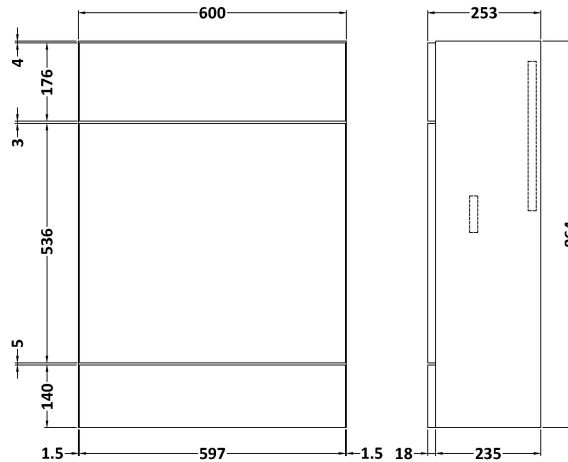

Sales Code: OFF147

Description: 600 Wc Unit (255mm Deep)

Product Dimensions

Height (mm):	864
Width (mm):	600
Depth (mm):	255
Nett Weight (kg):	14

Packaging Dimensions

Height (mm):	290
Width (mm):	625
Depth (mm):	875
Gross Weight (kg):	14.5

Packaging Data

Box Colour:	Brown Cardboard Box
Box Qty:	1
Label Size:	100 x 50
Label Colour:	Not Applicable
Label Qty:	0

Outer Box Dimensions (If Applicable)

Height (mm):	
Width (mm):	
Depth (mm):	
Gross Weight (kg):	
Barcode:	5055275816837

Product Details

Country of Origin:	China
Fitting Instruction:	No
CE & UKCA:	N/A
FSC Certified Materials:	Yes
Colour:	Gloss White
Construction Method:	Cam & Wood Dowel
Construction Type:	Rigid
Cabinet Finish:	MFC Painted Gloss
Fascia Finish:	Mdf Painted Gloss
Cabinet Thickness (mm):	16
Fascia Thickness (mm):	18
Drawer Included:	No
Drawer Type:	Not Applicable
No of Shelves:	0
Hinge Type:	Not Applicable
Hinge Included:	No
Adjustable Legs:	No
Fixings Included:	Yes
Handle Style:	Not Applicable
Waste Shroud:	No
Handle Included:	No
Handle Type:	Not Applicable