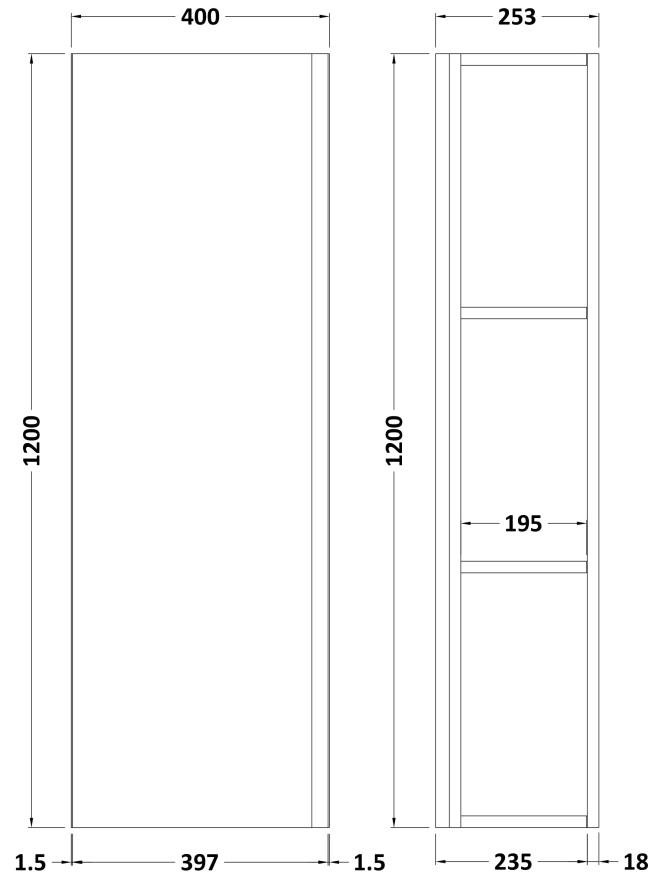

Sales Code: URB262

Description: Tall Wall Hung Unit

Product Dimensions

Height (mm):	1200
Width (mm):	400
Depth (mm):	255
Nett Weight (kg):	27.4

Packaging Dimensions

Height (mm):	1400
Width (mm):	400
Depth (mm):	350
Gross Weight (kg):	27.9

Packaging Data

Box Colour:	Brown Cardboard Box
Box Qty:	1
Label Size:	100 x 50
Label Colour:	White Label
Label Qty:	2

Outer Box Dimensions (If Applicable)

Height (mm):	
Width (mm):	
Depth (mm):	
Gross Weight (kg):	
Barcode:	5056211890584

Product Details

Country of Origin:	China
Fitting Instruction:	No
CE & UKCA:	N/A
FSC Certified Materials:	Yes
Colour:	Satin Grey
Construction Method:	Cam & Wood Dowel
Construction Type:	Rigid
Cabinet Finish:	MFC Painted Matt
Fascia Finish:	Mdf Painted Matt
Cabinet Thickness (mm):	18
Fascia Thickness (mm):	18
Drawer Included:	No
Drawer Type:	Not Applicable
No of Shelves:	3
Hinge Type:	95 Degree Clip-On Soft Close
Hinge Included:	Yes
Adjustable Legs:	No
Fixings Included:	Yes
Handle Style:	Not Applicable
Waste Shroud:	No
Handle Included:	No, Not Required
Handle Type:	Handleless