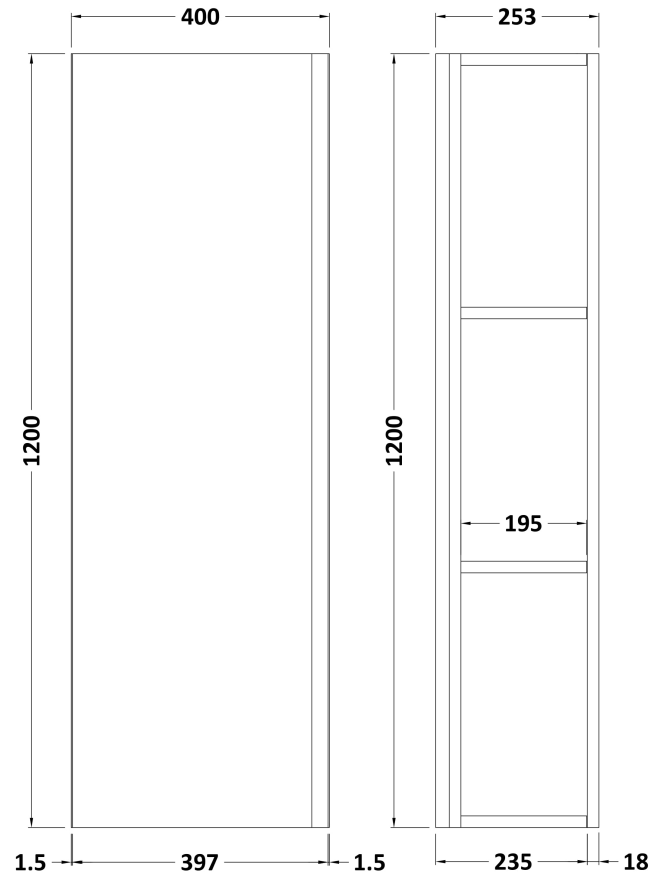

### Product Dimensions

Height (mm):	1200
Width (mm):	400
Depth (mm):	255
Nett Weight (kg):	27.4

### Packaging Dimensions

Height (mm):	1400
Width (mm):	400
Depth (mm):	350
Gross Weight (kg):	27.9

### Packaging Data

Box Colour:	Brown Cardboard Box
Box Qty:	1
Label Size:	100 x 50
Label Colour:	White Label
Label Qty:	2

### Outer Box Dimensions (If Applicable)

Height (mm):	
Width (mm):	
Depth (mm):	
Gross Weight (kg):	
Barcode:	5056462659770