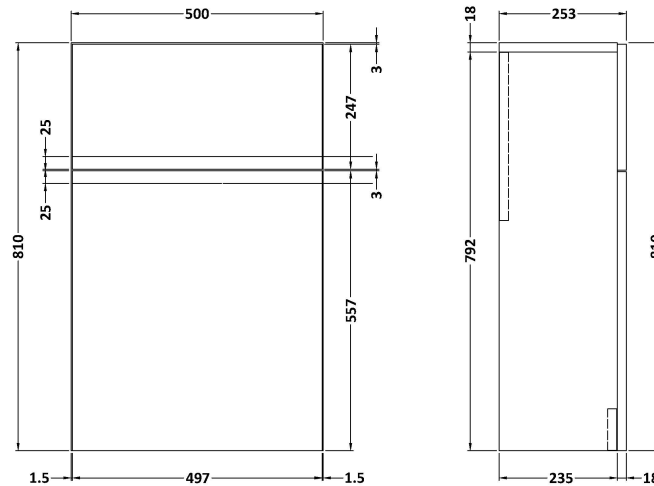

### Product Dimensions

|                   |      |
|-------------------|------|
| Height (mm):      | 810  |
| Width (mm):       | 500  |
| Depth (mm):       | 253  |
| Nett Weight (kg): | 17.8 |

### Packaging Dimensions

|                    |      |
|--------------------|------|
| Height (mm):       | 850  |
| Width (mm):        | 520  |
| Depth (mm):        | 200  |
| Gross Weight (kg): | 18.3 |

### Packaging Data

|               |                     |
|---------------|---------------------|
| Box Colour:   | Brown Cardboard Box |
| Box Qty:      | 1                   |
| Label Size:   | 100 x 50            |
| Label Colour: | White Label         |
| Label Qty:    | 2                   |

### Outer Box Dimensions (If Applicable)

|                    |               |
|--------------------|---------------|
| Height (mm):       |               |
| Width (mm):        |               |
| Depth (mm):        |               |
| Gross Weight (kg): |               |
| Barcode:           | 5056211890553 |