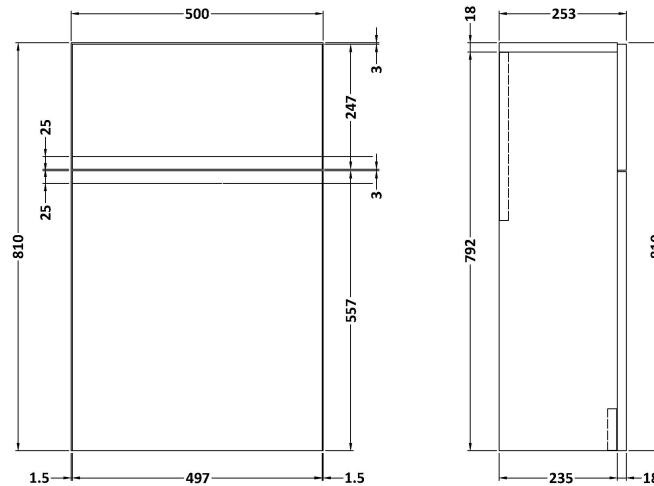

### Product Dimensions

Height (mm):	810
Width (mm):	500
Depth (mm):	253
Nett Weight (kg):	17.8

### Packaging Dimensions

Height (mm):	850
Width (mm):	600
Depth (mm):	200
Gross Weight (kg):	18.3

### Packaging Data

Box Colour:	Brown Cardboard Box
Box Qty:	1
Label Size:	100 x 50
Label Colour:	White Label
Label Qty:	2

### Outer Box Dimensions (If Applicable)

Height (mm):	
Width (mm):	
Depth (mm):	
Gross Weight (kg):	
Barcode:	5056462659763