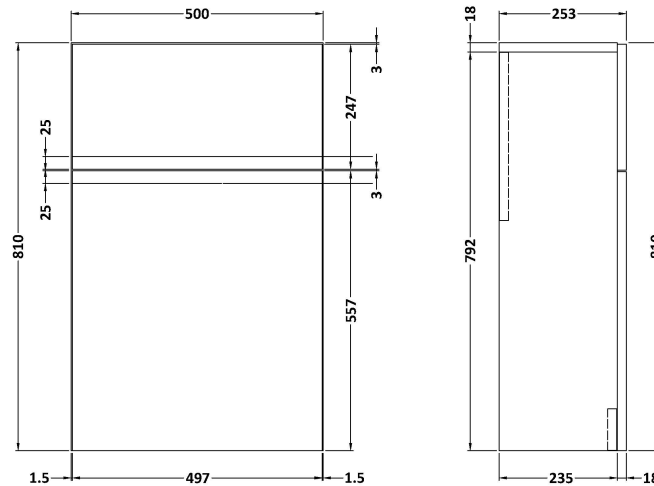

### Product Dimensions

|                   |      |
|-------------------|------|
| Height (mm):      | 810  |
| Width (mm):       | 500  |
| Depth (mm):       | 253  |
| Nett Weight (kg): | 17.8 |

### Packaging Dimensions

|                    |      |
|--------------------|------|
| Height (mm):       | 850  |
| Width (mm):        | 600  |
| Depth (mm):        | 200  |
| Gross Weight (kg): | 18.3 |

### Packaging Data

|               |                     |
|---------------|---------------------|
| Box Colour:   | Brown Cardboard Box |
| Box Qty:      | 1                   |
| Label Size:   | 100 x 50            |
| Label Colour: | White Label         |
| Label Qty:    | 2                   |

### Outer Box Dimensions (If Applicable)

|                    |               |
|--------------------|---------------|
| Height (mm):       |               |
| Width (mm):        |               |
| Depth (mm):        |               |
| Gross Weight (kg): |               |
| Barcode:           | 5056211890560 |