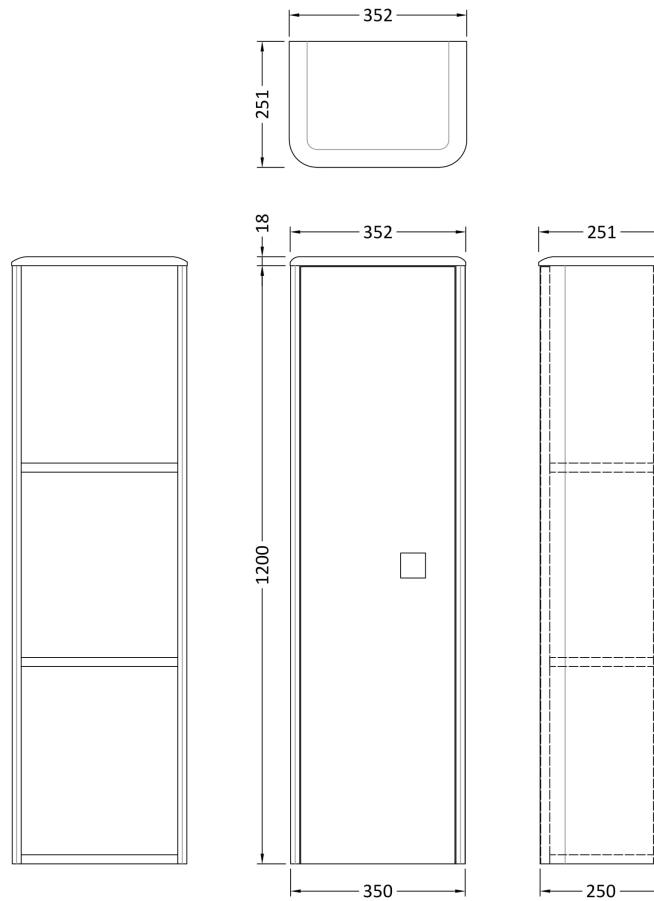

### Product Dimensions

Height (mm):	1200
Width (mm):	350
Depth (mm):	250
Nett Weight (kg):	36

### Packaging Dimensions

Height (mm):	1230
Width (mm):	390
Depth (mm):	290
Gross Weight (kg):	36

### Packaging Data

Box Colour:	Brown Cardboard Box
Box Qty:	1
Label Size:	100 x 50
Label Colour:	White Label
Label Qty:	2

### Outer Box Dimensions (If Applicable)

Height (mm):	
Width (mm):	
Depth (mm):	
Gross Weight (kg):	
Barcode:	5056211873969