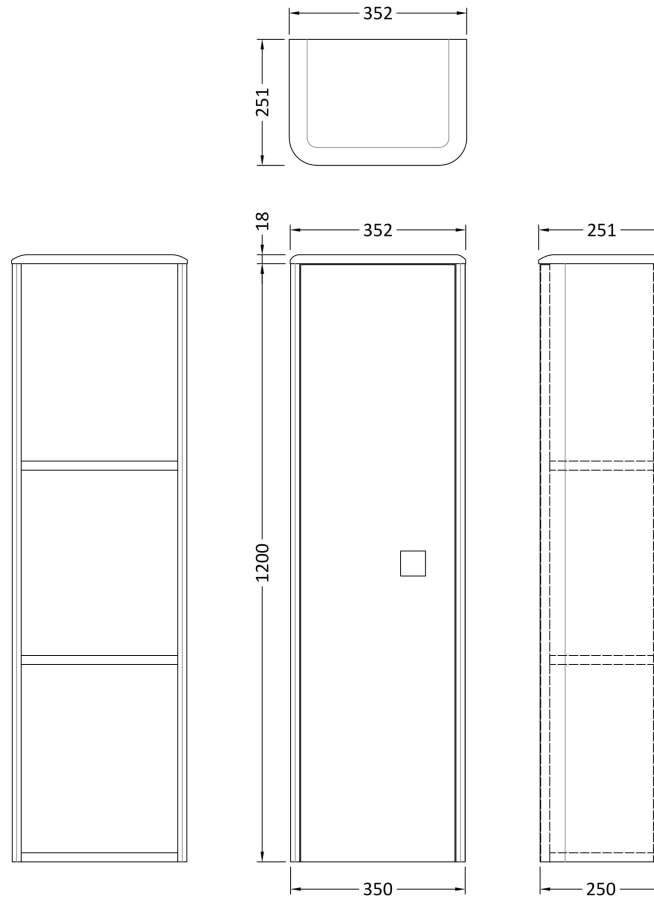

### Product Dimensions

Height (mm):	1200
Width (mm):	350
Depth (mm):	250
Nett Weight (kg):	36

### Packaging Dimensions

Height (mm):	1230
Width (mm):	390
Depth (mm):	290
Gross Weight (kg):	36

### Packaging Data

Box Colour:	Brown Cardboard Box
Box Qty:	1
Label Size:	100 x 50
Label Colour:	White Label
Label Qty:	2

### Outer Box Dimensions (If Applicable)

Height (mm):	
Width (mm):	
Depth (mm):	
Gross Weight (kg):	
Barcode:	5056211873952