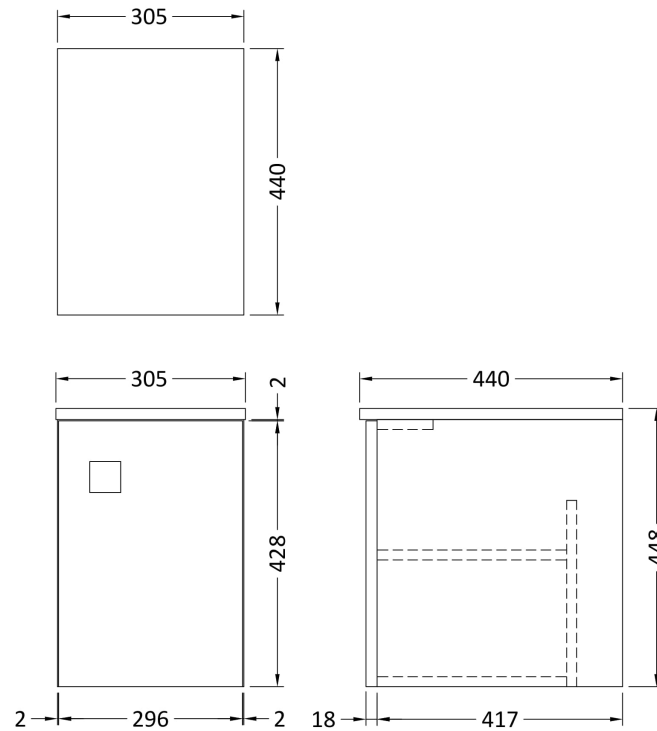

### Product Dimensions

Height (mm):	448
Width (mm):	305
Depth (mm):	440
Nett Weight (kg):	14

### Packaging Dimensions

Height (mm):	450
Width (mm):	320
Depth (mm):	425
Gross Weight (kg):	14

### Packaging Data

Box Colour:	Brown Cardboard Box
Box Qty:	1
Label Size:	100 x 50
Label Colour:	White Label
Label Qty:	2

### Outer Box Dimensions (If Applicable)

Height (mm):	
Width (mm):	
Depth (mm):	
Gross Weight (kg):	
Barcode:	5056211873891