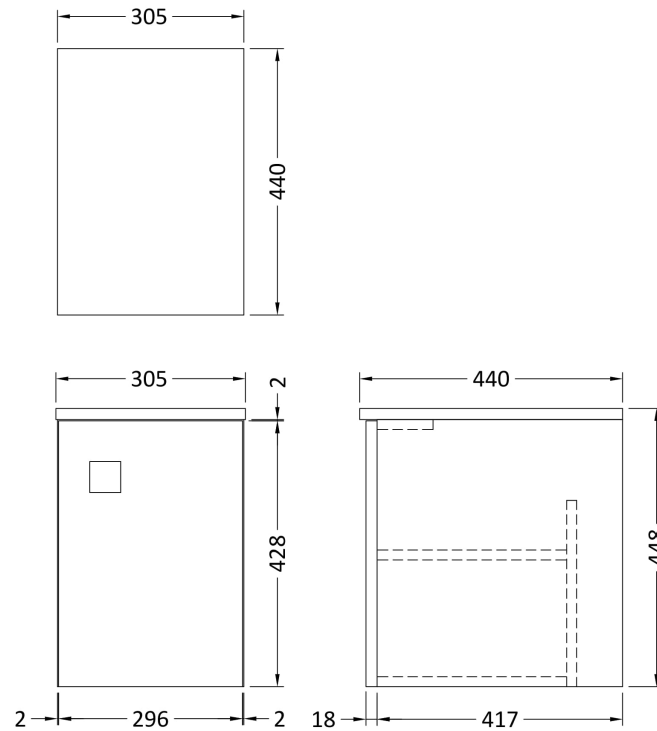

Sales Code: SAR260

Description: 300 W/H Side Cabinet

Product Dimensions

Height (mm):	448
Width (mm):	305
Depth (mm):	440
Nett Weight (kg):	14

Packaging Dimensions

Height (mm):	450
Width (mm):	320
Depth (mm):	425
Gross Weight (kg):	14

Packaging Data

Box Colour:	Brown Cardboard Box
Box Qty:	1
Label Size:	100 x 50
Label Colour:	White Label
Label Qty:	2

Outer Box Dimensions (If Applicable)

Height (mm):	
Width (mm):	
Depth (mm):	
Gross Weight (kg):	
Barcode:	5056211873884

Product Details

Country of Origin:	Ukraine
Fitting Instruction:	No
CE & UKCA:	N/A
FSC Certified Materials:	Yes
Colour:	Dove Grey
Construction Method:	Cam & Wood Dowel
Construction Type:	Rigid
Cabinet Finish:	MFC Smooth Matt
Fascia Finish:	MFC Smooth Matt
Cabinet Thickness (mm):	18
Fascia Thickness (mm):	18
Drawer Included:	No
Drawer Type:	Not Applicable
No of Shelves:	
Hinge Type:	95 Degree Clip-On Soft Close
Hinge Included:	Yes
Adjustable Legs:	No
Fixings Included:	Yes
Handle Style:	Modern
Waste Shroud:	No
Handle Included:	Yes
Handle Type:	Square