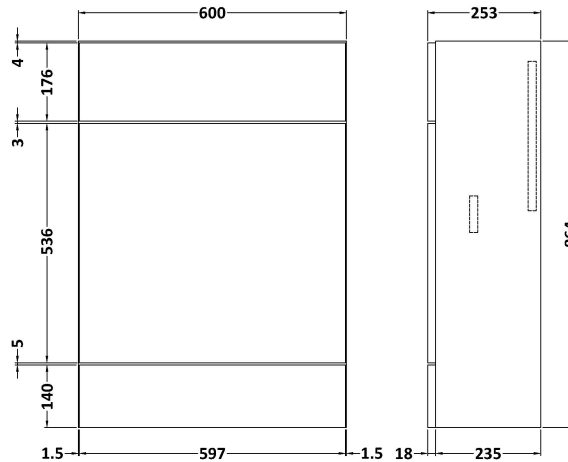

### Product Dimensions

Height (mm):	864
Width (mm):	600
Depth (mm):	255
Nett Weight (kg):	14

### Packaging Dimensions

Height (mm):	290
Width (mm):	625
Depth (mm):	875
Gross Weight (kg):	14.5

### Packaging Data

Box Colour:	Brown Cardboard Box
Box Qty:	1
Label Size:	100 x 50
Label Colour:	White Label
Label Qty:	2

### Outer Box Dimensions (If Applicable)

Height (mm):	
Width (mm):	
Depth (mm):	
Gross Weight (kg):	
Barcode:	5055275816899