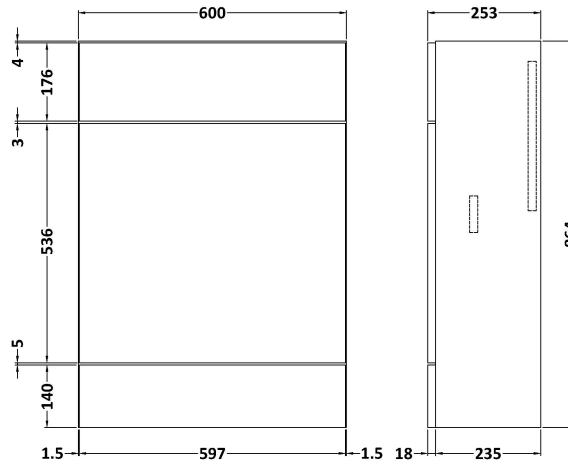

Sales Code: OFF947

Description: 600 Wc Unit (255mm Deep)

Product Dimensions

Height (mm):	864
Width (mm):	600
Depth (mm):	255
Nett Weight (kg):	14

Packaging Dimensions

Height (mm):	290
Width (mm):	625
Depth (mm):	900
Gross Weight (kg):	14.5

Packaging Data

Box Colour:	Brown Cardboard Box
Box Qty:	1
Label Size:	100 x 50
Label Colour:	White Label
Label Qty:	2

Outer Box Dimensions (If Applicable)

Height (mm):	
Width (mm):	
Depth (mm):	
Gross Weight (kg):	
Barcode:	5055275873267

Product Details

Country of Origin:	China
Fitting Instruction:	No
CE & UKCA:	N/A
FSC Certified Materials:	Yes
Colour:	Gloss Grey
Construction Method:	Cam & Wood Dowel
Construction Type:	Rigid
Cabinet Finish:	MFC Painted Gloss
Fascia Finish:	MFC Painted Gloss
Cabinet Thickness (mm):	16
Fascia Thickness (mm):	18
Drawer Included:	No
Drawer Type:	Not Applicable
No of Shelves:	0
Hinge Type:	Not Applicable
Hinge Included:	No
Adjustable Legs:	No
Fixings Included:	Yes
Handle Style:	Not Applicable
Waste Shroud:	No
Handle Included:	Not Applicable
Handle Type:	Not Applicable