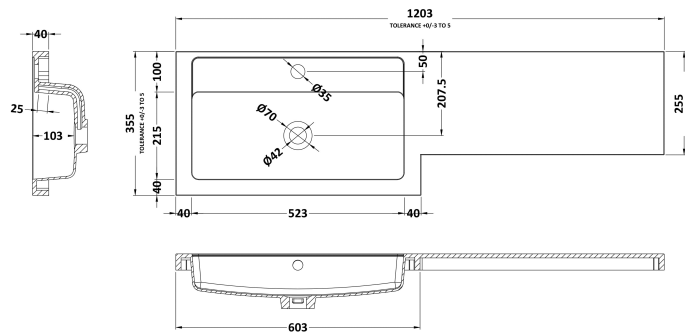

Packaging Dimensions

Height (mm):	375
Width (mm):	625
Depth (mm):	900
Gross Weight (kg):	21

Packaging Data

Box Colour:	Brown Cardboard Box
Box Qty:	1
Label Size:	100 x 50
Label Colour:	White Label
Label Qty:	2

Sales Code: OFF981

Description: 300 Base Unit (255mm Deep)

Product Dimensions

Height (mm):	864
Width (mm):	300
Depth (mm):	255
Nett Weight (kg):	11

Packaging Dimensions

Height (mm):	900
Width (mm):	325
Depth (mm):	290
Gross Weight (kg):	11.5

Packaging Data

Box Colour:	Brown Cardboard Box
Box Qty:	1
Label Size:	100 x 50
Label Colour:	White Label
Label Qty:	2

Outer Box Dimensions (If Applicable)

Height (mm):	
Width (mm):	
Depth (mm):	
Gross Weight (kg):	
Barcode:	5055275873281

Sales Code: PMB414L

Description: 1200 L Shaped Polymarble Basin Lh

Product Dimensions

Height (mm):	135
Width (mm):	1203
Depth (mm):	355
Nett Weight (kg):	17

Packaging Dimensions

Height (mm):	190
Width (mm):	420
Depth (mm):	1260
Gross Weight (kg):	17