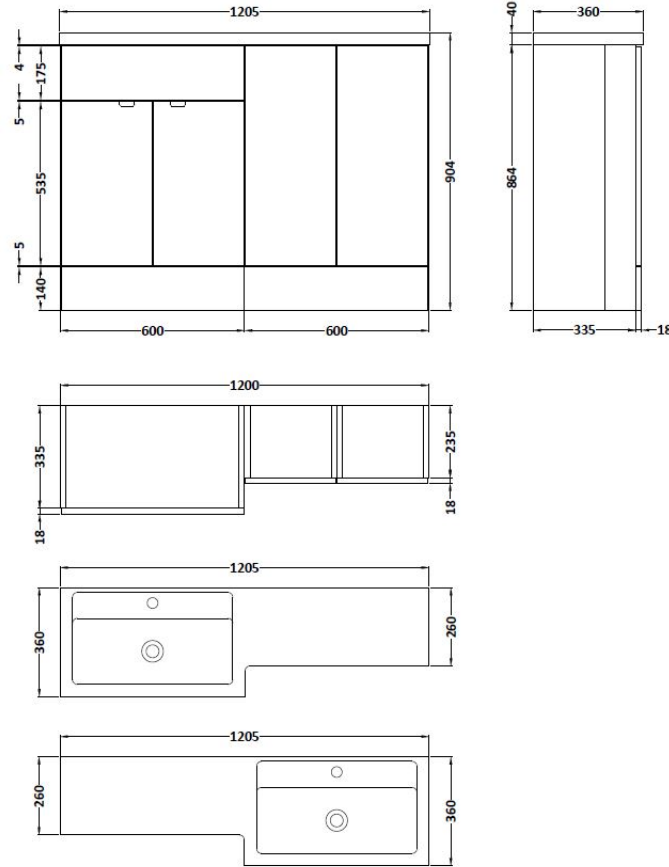

Sales Code: CBI911

Description: 1200mm Combination - Fd Option 2 - Lh

Packaging Details

Barcode: 5055275894354

Sales Code: OFF908

Description: 600 Vanity Unit (355mm Deep)

Product Dimensions

Height (mm):	864
Width (mm):	600
Depth (mm):	355
Nett Weight (kg):	20.5

Packaging Dimensions

Height (mm):	375
Width (mm):	625
Depth (mm):	900
Gross Weight (kg):	21

Packaging Data

Box Colour:	Brown Cardboard Box
Box Qty:	1
Label Size:	100 x 50
Label Colour:	White Label
Label Qty:	2

Sales Code: OFF981

Description: 300 Base Unit (255mm Deep)

Product Dimensions

Height (mm):	864
Width (mm):	300
Depth (mm):	255
Nett Weight (kg):	11

Packaging Dimensions

Height (mm):	900
Width (mm):	325
Depth (mm):	290
Gross Weight (kg):	11.5

Sales Code: PMB414L

Description: 1200 L Shaped Polymarble Basin Lh

Product Dimensions

Height (mm):	135
Width (mm):	1203
Depth (mm):	355
Nett Weight (kg):	17

Packaging Dimensions

Height (mm):	190
Width (mm):	420
Depth (mm):	1260
Gross Weight (kg):	17