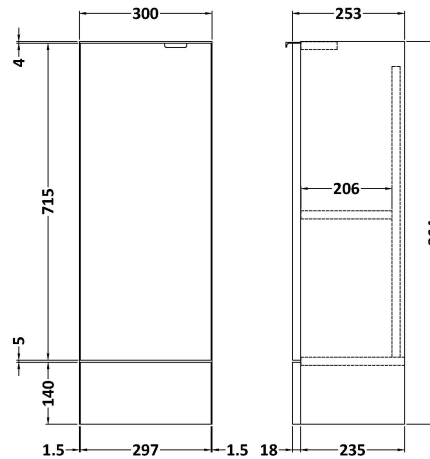

Packaging Dimensions

Height (mm):	375
Width (mm):	625
Depth (mm):	900
Gross Weight (kg):	21

Packaging Data

Box Colour:	Brown Cardboard Box
Box Qty:	1
Label Size:	100 x 50
Label Colour:	White Label
Label Qty:	2

Sales Code: OFF981

Description: 300 Base Unit (255mm Deep)

Product Dimensions

Height (mm):	864
Width (mm):	300
Depth (mm):	255
Nett Weight (kg):	11

Packaging Dimensions

Height (mm):	900
Width (mm):	325
Depth (mm):	290
Gross Weight (kg):	11.5

Packaging Data

Box Colour:	Brown Cardboard Box
Box Qty:	1
Label Size:	100 x 50
Label Colour:	White Label
Label Qty:	2

Outer Box Dimensions (If Applicable)

Height (mm):	
Width (mm):	
Depth (mm):	
Gross Weight (kg):	
Barcode:	5055275873281

Sales Code: PMB414L

Description: 1200 L Shaped Polymarble Basin Lh

Product Dimensions

Height (mm):	135
Width (mm):	1203
Depth (mm):	355
Nett Weight (kg):	17

Packaging Dimensions

Height (mm):	190
Width (mm):	420
Depth (mm):	1260
Gross Weight (kg):	17