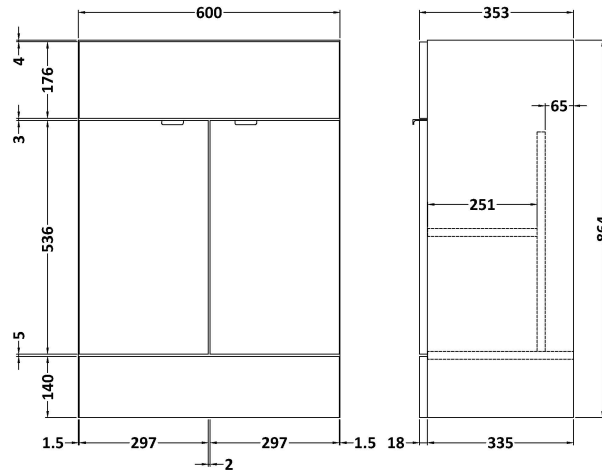

### Product Dimensions

Height (mm):	864
Width (mm):	600
Depth (mm):	355
Nett Weight (kg):	20.5

### Packaging Dimensions

Height (mm):	375
Width (mm):	620
Depth (mm):	900
Gross Weight (kg):	21

### Product Dimensions

Height (mm):	864
Width (mm):	300
Depth (mm):	255
Nett Weight (kg):	11

### Packaging Dimensions

Height (mm):	290
Width (mm):	325
Depth (mm):	875
Gross Weight (kg):	11.5