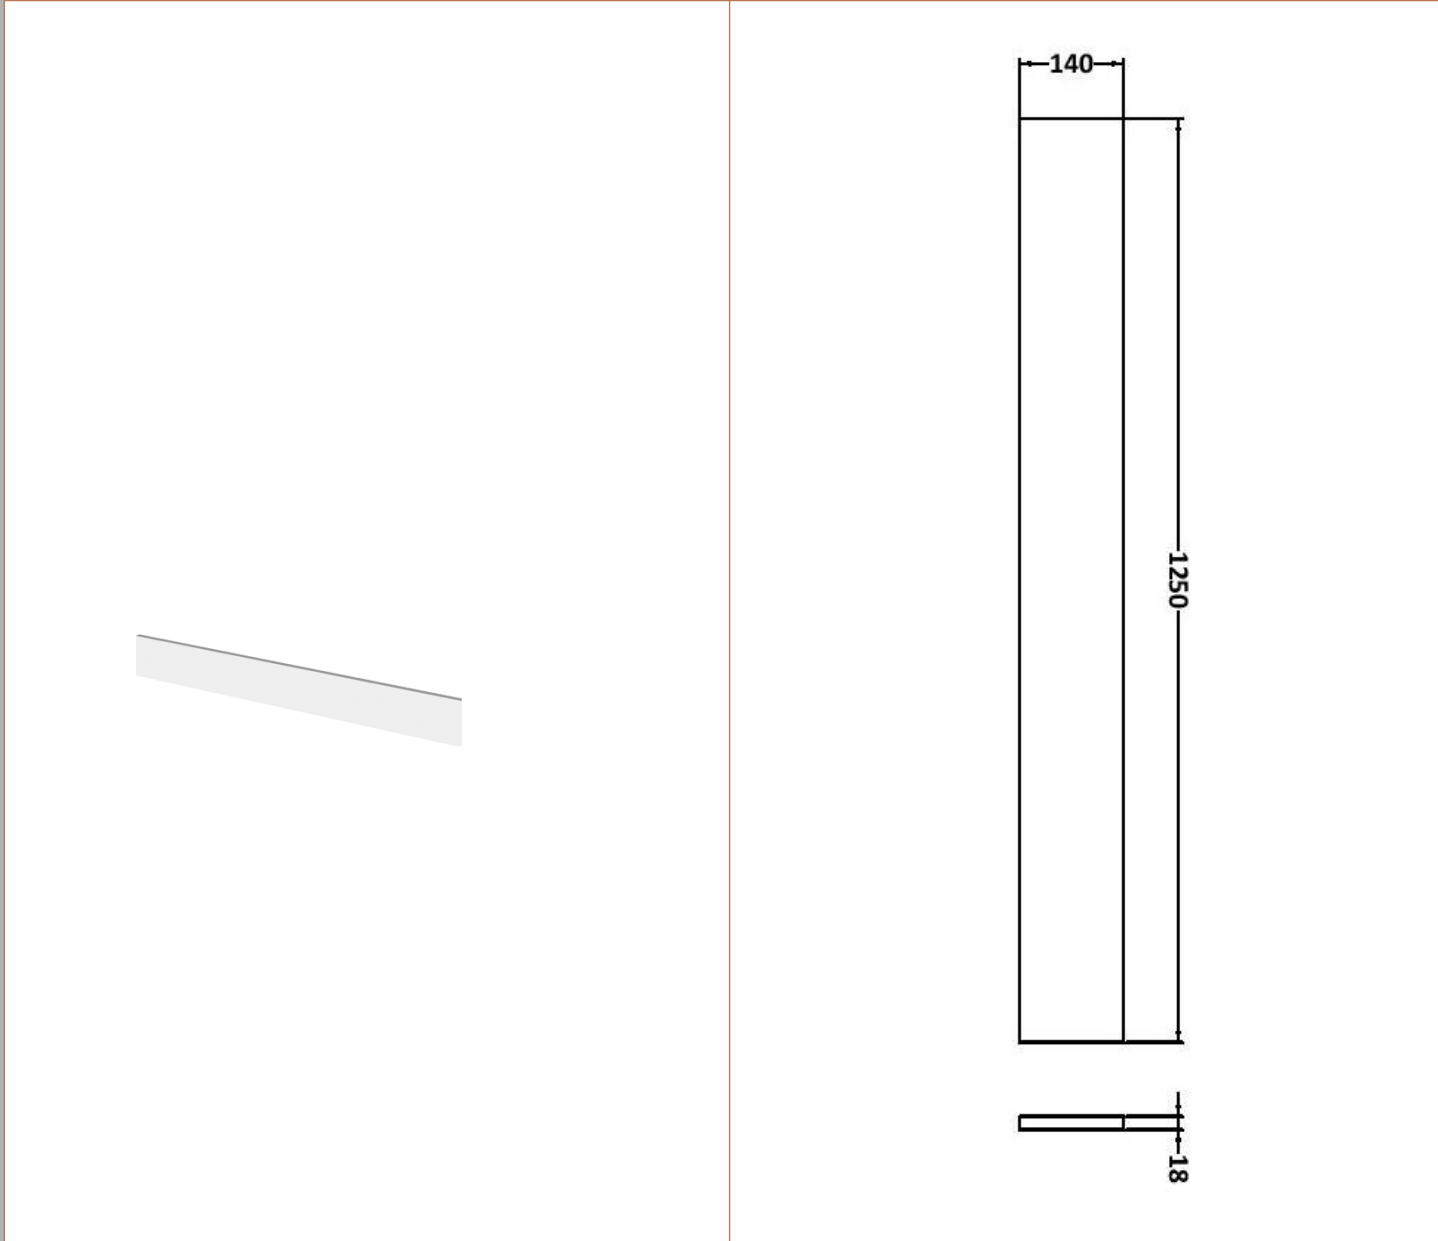

### Product Dimensions

Height (mm):	864
Width (mm):	600
Depth (mm):	355
Nett Weight (kg):	20.5

### Product Dimensions

Height (mm):	135
Width (mm):	1203
Depth (mm):	355
Nett Weight (kg):	17

### Outer Box Dimensions (If Applicable)

Height (mm):	
Width (mm):	
Depth (mm):	
Gross Weight (kg):	
Barcode:	5055275812471

### Product Dimensions

Height (mm):	1250
Width (mm):	145
Depth (mm):	18
Nett Weight (kg):	2