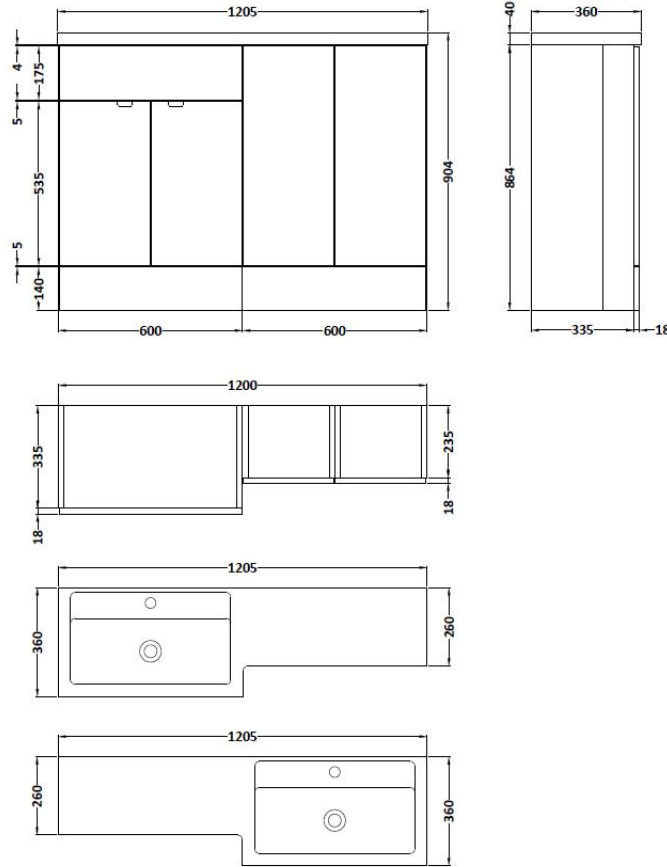

Sales Code: CBI111

Description: 1200mm Combination - Fd Option 2 - Lh

Packaging Details

Barcode: 5055275887134