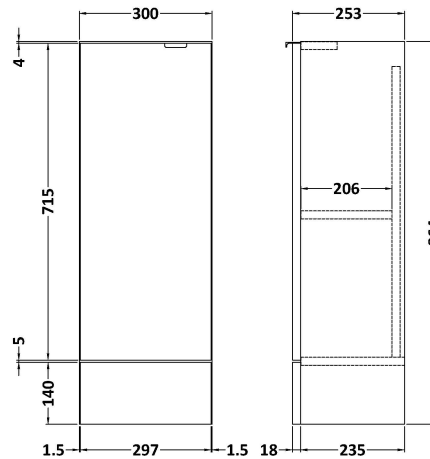

### Product Dimensions

Height (mm):	864
Width (mm):	600
Depth (mm):	355
Nett Weight (kg):	20.5

### Outer Box Dimensions (If Applicable)

Height (mm):	
Width (mm):	
Depth (mm):	
Gross Weight (kg):	
Barcode:	5055275817391

### Product Dimensions

Height (mm):	864
Width (mm):	300
Depth (mm):	255
Nett Weight (kg):	11

### Packaging Dimensions

Height (mm):	290
Width (mm):	325
Depth (mm):	875
Gross Weight (kg):	11.5