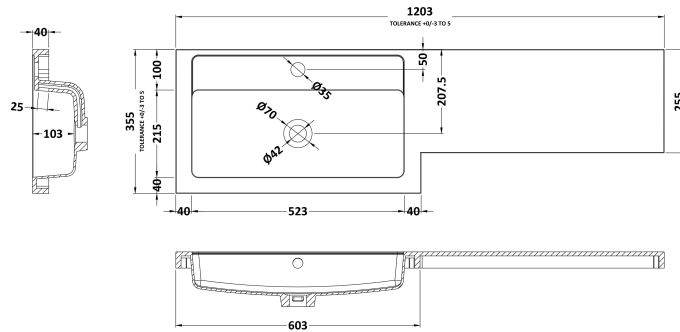

### Product Dimensions

Height (mm):	864
Width (mm):	300
Depth (mm):	255
Nett Weight (kg):	11

### Packaging Dimensions

Height (mm):	290
Width (mm):	325
Depth (mm):	875
Gross Weight (kg):	11.5

### Outer Box Dimensions (If Applicable)

Height (mm):	
Width (mm):	
Depth (mm):	
Gross Weight (kg):	
Barcode:	5055275816981

### Product Dimensions

Height (mm):	135
Width (mm):	1203
Depth (mm):	355
Nett Weight (kg):	17