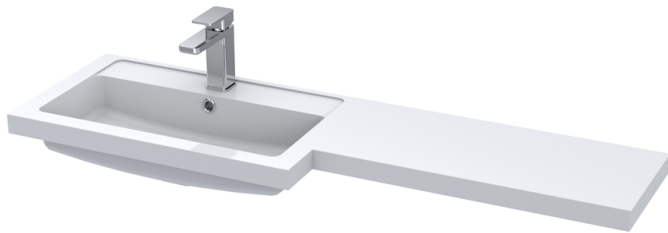

Sales Code: PMB414L

Description: 1200 L Shaped Polymarble Basin Lh

Product Dimensions

Height (mm):	135
Width (mm):	1203
Depth (mm):	355
Nett Weight (kg):	17

Packaging Dimensions

Height (mm):	190
Width (mm):	420
Depth (mm):	1260
Gross Weight (kg):	17

Packaging Data

Box Colour:	Brown Cardboard Box - Printed
Box Qty:	1
Label Size:	100 x 50
Label Colour:	White Label
Label Qty:	2

Outer Box Dimensions (If Applicable)

Height (mm):	
Width (mm):	
Depth (mm):	
Gross Weight (kg):	
Barcode:	5055275812471

Product Details

Country of Origin:	China
Fitting Instruction:	No
Certification: CE & UKCA:	No WRAS: N/A WRAS No: N/A
Product Material:	Polymarble
Fixing Supplied:	No

Pans/Bidets: Trap Style: Not Applicable Includes Seat: Not Applicable

Seats: Seat Type: Not Applicable Material: Not Applicable
Function: Not Applicable Hinge Type: Not Applicable
Hinge Material: Not Applicable

Cisterns: Operating Type: Not Applicable Fittings: Not Applicable
Lever Type: Not Applicable

Basins: Tap Hole: One Taphole Chain Stay Hole: No
Template: Not Required Waste Type Req: Slotted
Overflow Inc: Yes Overflow Cover: Yes
Inner Bowl Depth (mm): 103mm