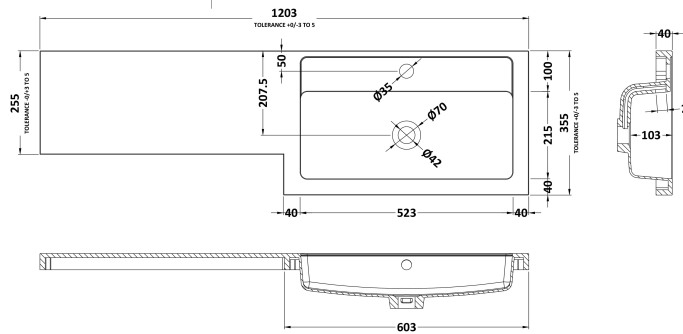

Packaging Dimensions

Height (mm):	375
Width (mm):	620
Depth (mm):	900
Gross Weight (kg):	21

Packaging Data

Box Colour:	Brown Cardboard Box
Box Qty:	1
Label Size:	100 x 50
Label Colour:	White Label
Label Qty:	2

Sales Code: OFF581

Description: 300 Base Unit (255mm Deep)

Product Dimensions

Height (mm):	864
Width (mm):	300
Depth (mm):	255
Nett Weight (kg):	11

Packaging Dimensions

Height (mm):	290
Width (mm):	325
Depth (mm):	875
Gross Weight (kg):	11.5

Packaging Data

Box Colour:	Brown Cardboard Box
Box Qty:	1
Label Size:	100 x 50
Label Colour:	White Label
Label Qty:	2

Outer Box Dimensions (If Applicable)

Height (mm):	
Width (mm):	
Depth (mm):	
Gross Weight (kg):	
Barcode:	5055275820063

Sales Code: PMB414R

Description: 1200 L Shaped Polymarble Basin Rh

Product Dimensions

Height (mm):	135
Width (mm):	1203
Depth (mm):	355
Nett Weight (kg):	17

Packaging Dimensions

Height (mm):	190
Width (mm):	420
Depth (mm):	1260
Gross Weight (kg):	17