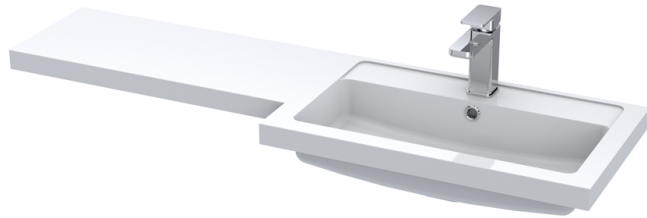

Sales Code: CBI512

Description: 1200mm Combination - Fd Option 2 - Rh

Packaging Details

Barcode: 5055275887707

Sales Code: OFF508

Description: 600 Vanity Unit (355mm Deep)

Product Dimensions

Height (mm):	864
Width (mm):	600
Depth (mm):	355
Nett Weight (kg):	20.5

Sales Code: OFF581

Description: 300 Base Unit (255mm Deep)

Product Dimensions

Height (mm):	864
Width (mm):	300
Depth (mm):	255
Nett Weight (kg):	11

Packaging Dimensions

Height (mm):	290
Width (mm):	325
Depth (mm):	875
Gross Weight (kg):	11.5

Sales Code: PMB414R

Description: 1200 L Shaped Polymarble Basin Rh

Product Dimensions

Height (mm):	135
Width (mm):	1203
Depth (mm):	355
Nett Weight (kg):	17

Packaging Dimensions

Height (mm):	190
Width (mm):	420
Depth (mm):	1260
Gross Weight (kg):	17