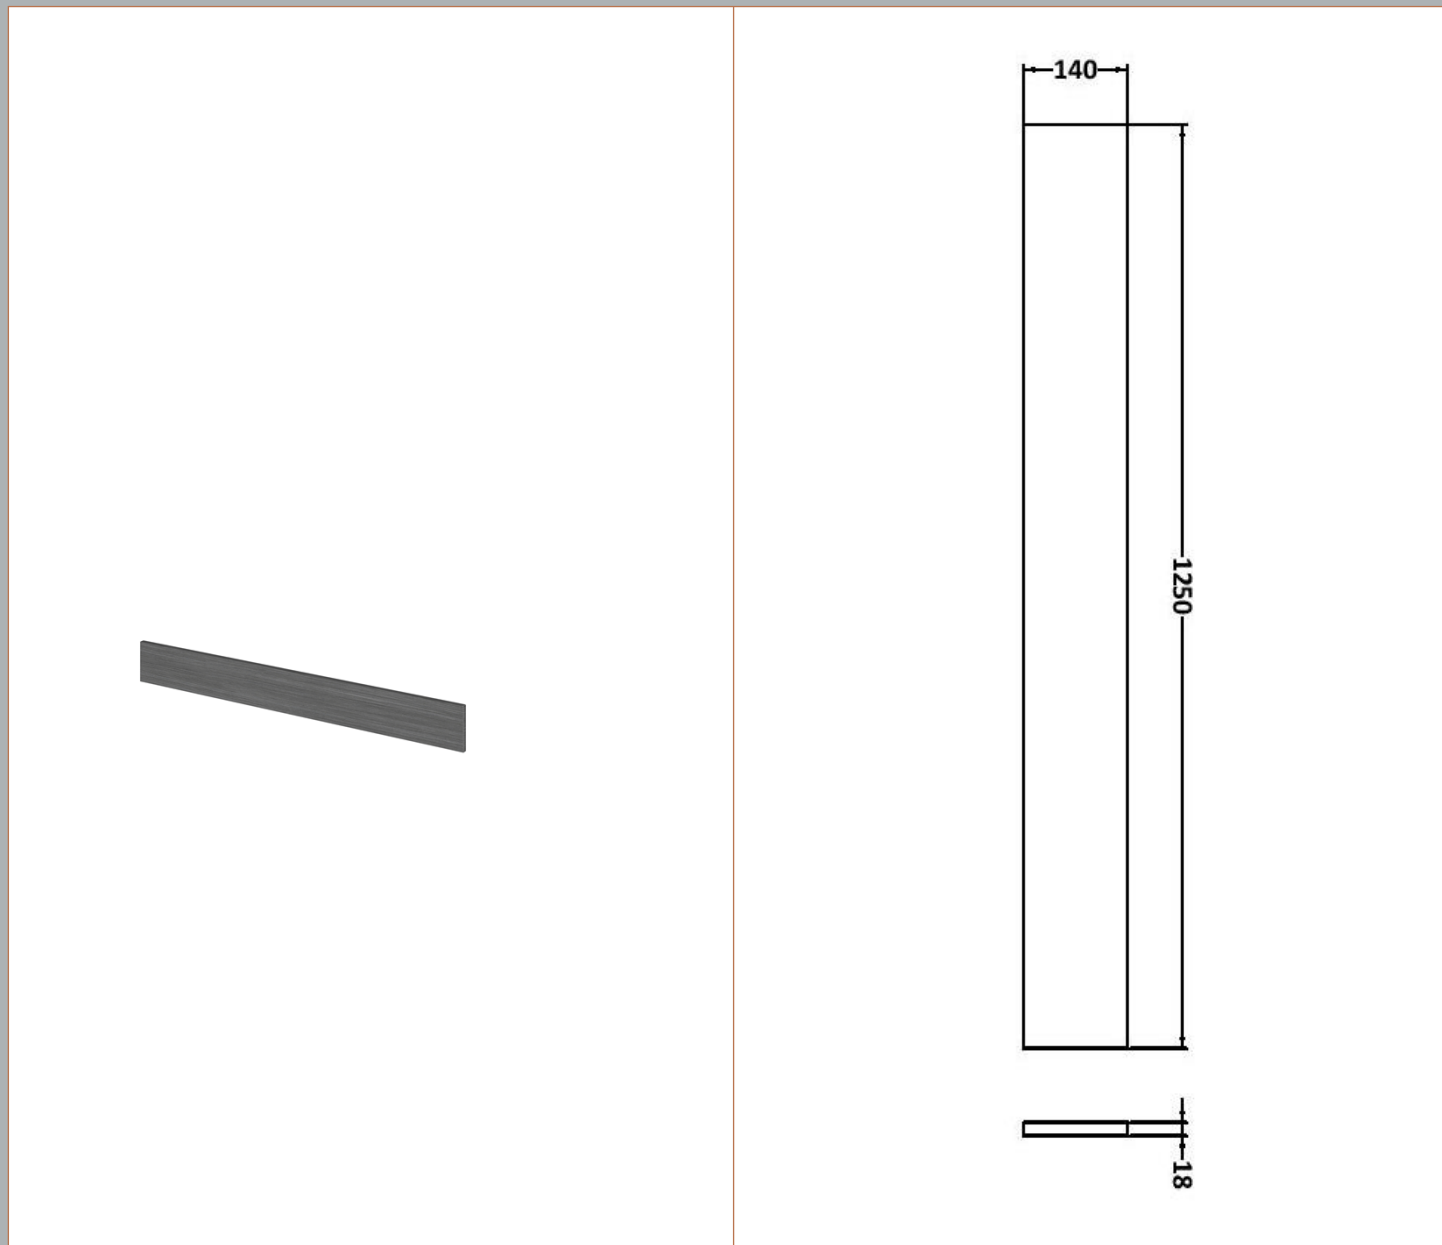

Sales Code: CBI512

Description: 1200mm Combination - Fd Option 2 - Rh

Packaging Details

Barcode: 5055275887707

Sales Code: OFF508

Description: 600 Vanity Unit (355mm Deep)

Product Dimensions

Height (mm):	864
Width (mm):	600
Depth (mm):	355
Nett Weight (kg):	20.5

Sales Code: OFF581

Description: 300 Base Unit (255mm Deep)

Product Dimensions

Height (mm):	864
Width (mm):	300
Depth (mm):	255
Nett Weight (kg):	11

Packaging Dimensions

Height (mm):	290
Width (mm):	325
Depth (mm):	875
Gross Weight (kg):	11.5

Sales Code: PMB414R

Description: 1200 L Shaped Polymarble Basin Rh

Product Dimensions

Height (mm):	135
Width (mm):	1203
Depth (mm):	355
Nett Weight (kg):	17

Packaging Dimensions

Height (mm):	190
Width (mm):	420
Depth (mm):	1260
Gross Weight (kg):	17

Basins: Tap Hole: One Taphole Chain Stay Hole: No
Template: Not Required Waste Type Req: Slotted
Overflow Inc: Yes Overflow Cover: Yes
Inner Bowl Depth (mm): 103mm

Sales Code: OFF591

Description: 1.25M Continuous Plinth (1250X140x18mm)