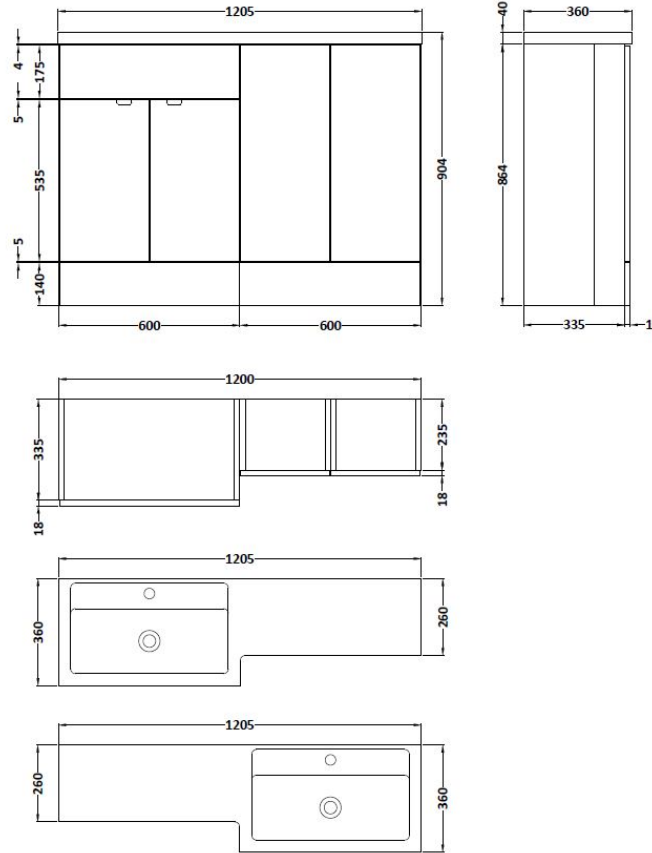

Sales Code: CBI512

Description: 1200mm Combination - Fd Option 2 - Rh

Packaging Details

Barcode: 5055275887707

Sales Code: OFF508

Description: 600 Vanity Unit (355mm Deep)

Product Dimensions

Height (mm):	864
Width (mm):	600
Depth (mm):	355
Nett Weight (kg):	20.5

Packaging Dimensions

Height (mm):	375
Width (mm):	620
Depth (mm):	900
Gross Weight (kg):	21

Packaging Data

Box Colour:	Brown Cardboard Box
Box Qty:	1
Label Size:	100 x 50
Label Colour:	White Label
Label Qty:	2

Sales Code: OFF581

Description: 300 Base Unit (255mm Deep)

Product Dimensions

Height (mm):	864
Width (mm):	300
Depth (mm):	255
Nett Weight (kg):	11

Packaging Dimensions

Height (mm):	290
Width (mm):	325
Depth (mm):	875
Gross Weight (kg):	11.5

Sales Code: PMB414R

Description: 1200 L Shaped Polymarble Basin Rh

Product Dimensions

Height (mm):	135
Width (mm):	1203
Depth (mm):	355
Nett Weight (kg):	17

Packaging Dimensions

Height (mm):	190
Width (mm):	420
Depth (mm):	1260
Gross Weight (kg):	17