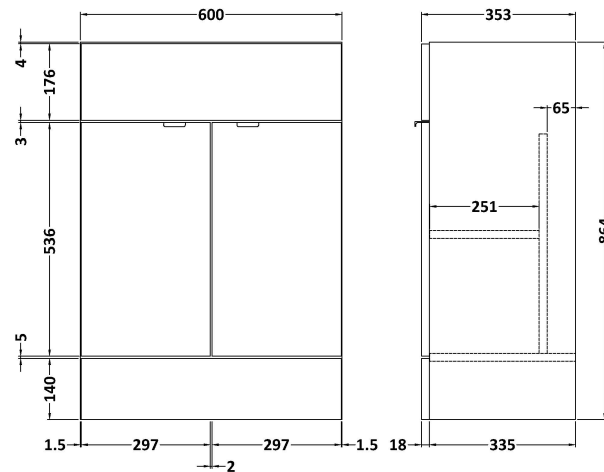

Sales Code: CBI612

Description: 1200mm Combination - Fd Option 2 - Rh

Packaging Details

Barcode: 5055275887981

Sales Code: OFF608

Description: 600 Vanity Unit (355mm Deep)

Product Dimensions

Height (mm):	864
Width (mm):	600
Depth (mm):	355
Nett Weight (kg):	20.5

Packaging Dimensions

Height (mm):	375
Width (mm):	620
Depth (mm):	900
Gross Weight (kg):	21

Packaging Data

Box Colour:	Brown Cardboard Box
Box Qty:	1
Label Size:	100 x 50
Label Colour:	White Label
Label Qty:	2

Sales Code: OFF681

Description: 300 Base Unit (255mm Deep)

Product Dimensions

Height (mm):	864
Width (mm):	300
Depth (mm):	255
Nett Weight (kg):	11

Packaging Dimensions

Height (mm):	290
Width (mm):	325
Depth (mm):	875
Gross Weight (kg):	11.5

Sales Code: PMB414R

Description: 1200 L Shaped Polymarble Basin Rh

Product Dimensions

Height (mm):	135
Width (mm):	1203
Depth (mm):	355
Nett Weight (kg):	17

Packaging Dimensions

Height (mm):	190
Width (mm):	420
Depth (mm):	1260
Gross Weight (kg):	17