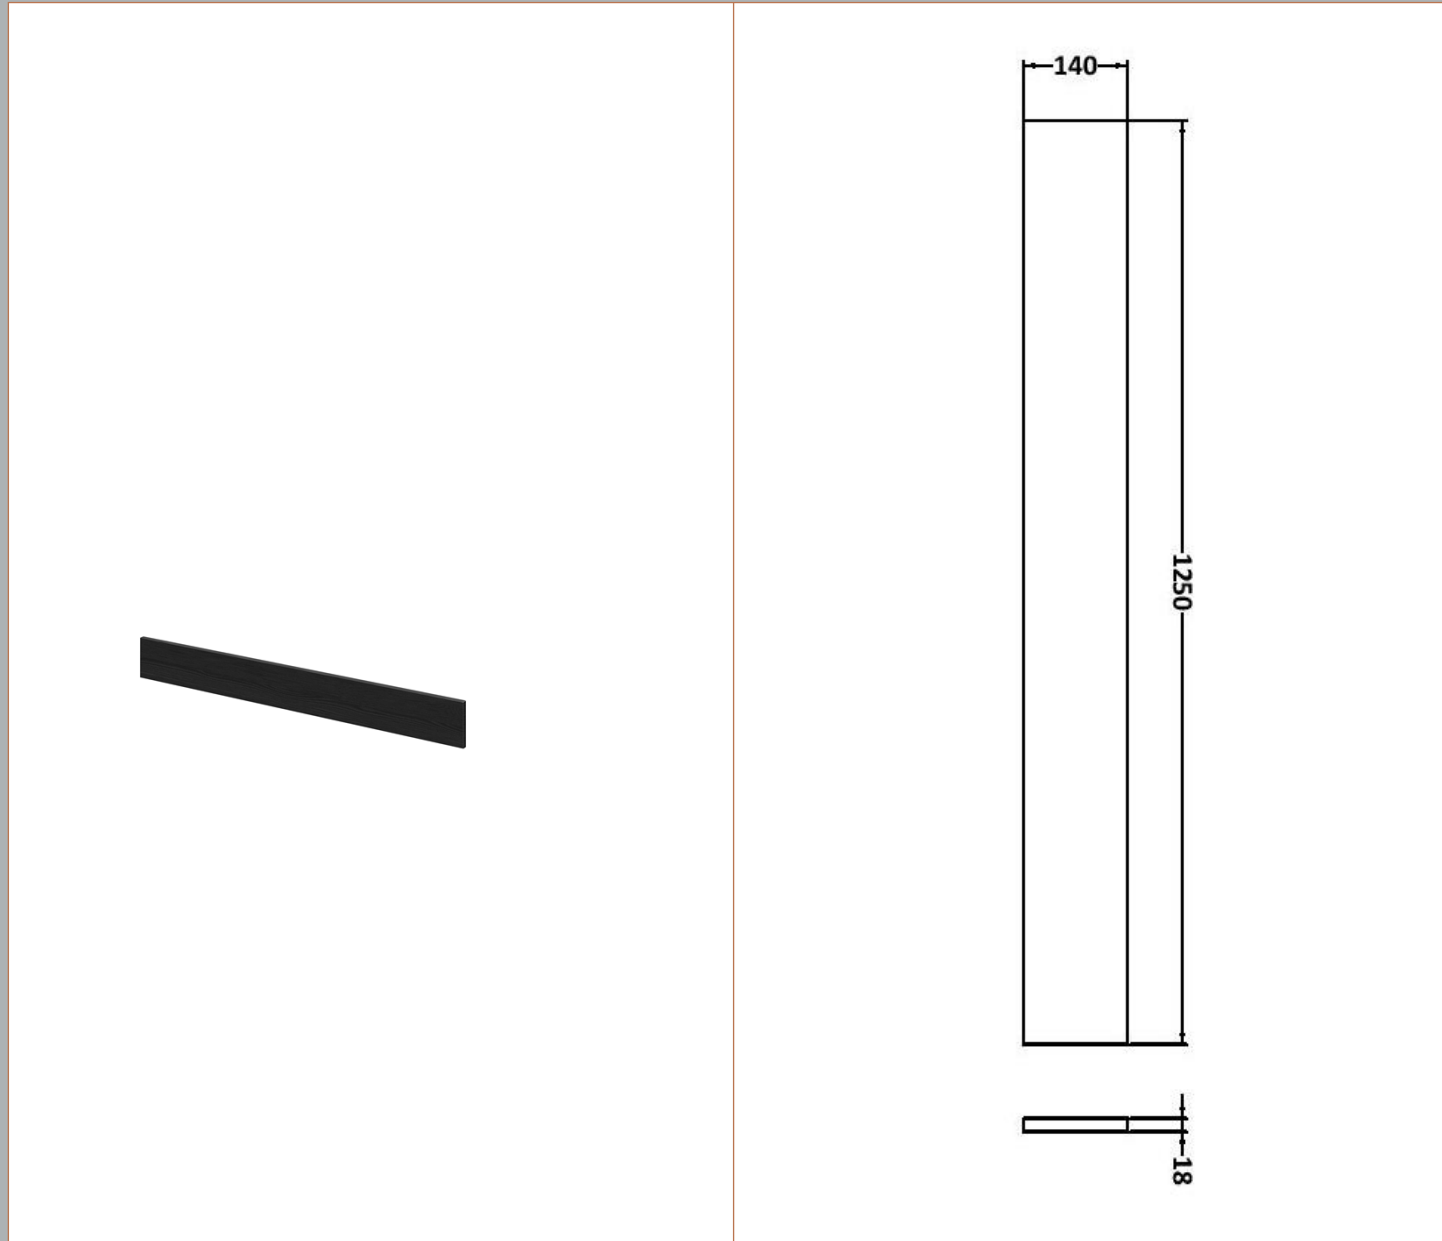

Sales Code: OFF691

Description: 1.25M Continuous Plinth (1250X140x18mm)

Product Dimensions

Height (mm):	1250
Width (mm):	145
Depth (mm):	18
Nett Weight (kg):	2

Packaging Dimensions

Height (mm):	20
Width (mm):	150
Depth (mm):	1260
Gross Weight (kg):	2

Packaging Data

Box Colour:	Brown Cardboard Box
Box Qty:	1
Label Size:	100 x 50
Label Colour:	White Label
Label Qty:	2

Outer Box Dimensions (If Applicable)

Height (mm):	
Width (mm):	
Depth (mm):	
Gross Weight (kg):	
Barcode:	5055275828403

Product Details

Country of Origin:	United Kingdom
Fitting Instruction:	No
CE & UKCA:	N/A
FSC Certified Materials:	Yes
Colour:	Black Woodgrain
Construction Method:	Not Applicable
Construction Type:	Flat-Pack
Cabinet Finish:	Not Applicable
Fascia Finish:	MFC Textured Woodgrain
Cabinet Thickness (mm):	
Fascia Thickness (mm):	18
Drawer Included:	Not Applicable
Drawer Type:	Not Applicable
No of Shelves:	Not Applicable
Hinge Type:	Not Applicable
Hinge Included:	Not Applicable
Adjustable Legs:	No
Fixings Included:	No
Handle Style:	Not Applicable
Waste Shroud:	Not Applicable
Handle Included:	No
Handle Type:	Not Applicable