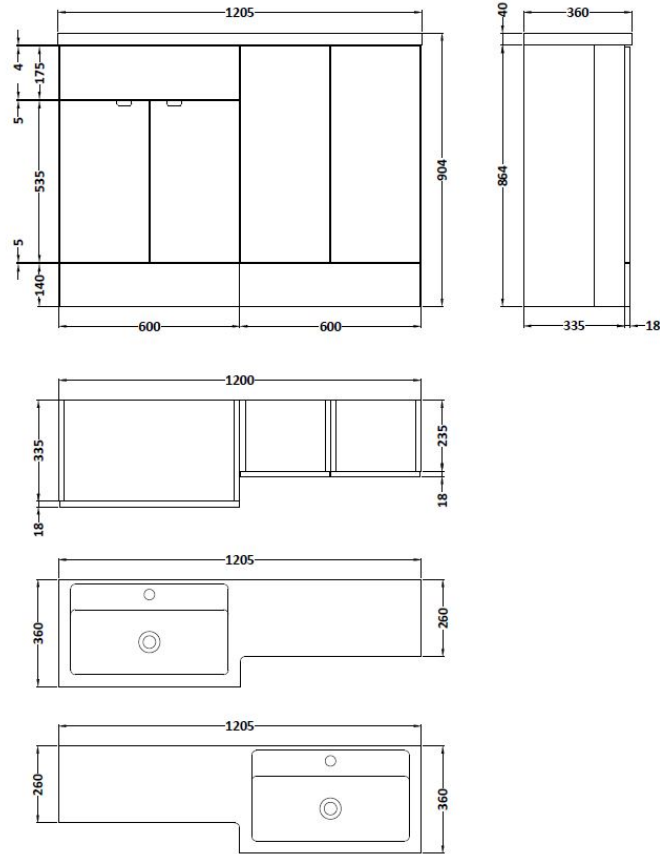

Sales Code: CBI612

Description: 1200mm Combination - Fd Option 2 - Rh

Packaging Details

Barcode: 5055275887981

Sales Code: OFF608

Description: 600 Vanity Unit (355mm Deep)

Product Dimensions

Height (mm):	864
Width (mm):	600
Depth (mm):	355
Nett Weight (kg):	20.5

Packaging Dimensions

Height (mm):	375
Width (mm):	620
Depth (mm):	900
Gross Weight (kg):	21

Packaging Data

Box Colour:	Brown Cardboard Box
Box Qty:	1
Label Size:	100 x 50
Label Colour:	White Label
Label Qty:	2

Sales Code: OFF681

Description: 300 Base Unit (255mm Deep)

Product Dimensions

Height (mm):	864
Width (mm):	300
Depth (mm):	255
Nett Weight (kg):	11

Packaging Dimensions

Height (mm):	290
Width (mm):	325
Depth (mm):	875
Gross Weight (kg):	11.5

Sales Code: PMB414R

Description: 1200 L Shaped Polymarble Basin Rh

Product Dimensions

Height (mm):	135
Width (mm):	1203
Depth (mm):	355
Nett Weight (kg):	17

Packaging Dimensions

Height (mm):	190
Width (mm):	420
Depth (mm):	1260
Gross Weight (kg):	17