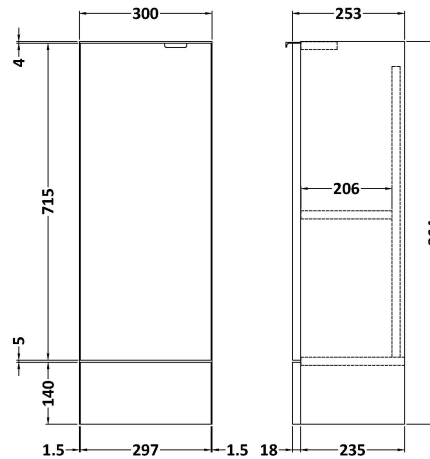

Packaging Dimensions

Height (mm):	375
Width (mm):	620
Depth (mm):	900
Gross Weight (kg):	21

Packaging Data

Box Colour:	Brown Cardboard Box
Box Qty:	1
Label Size:	100 x 50
Label Colour:	White Label
Label Qty:	2

Sales Code: OFF681

Description: 300 Base Unit (255mm Deep)

Product Dimensions

Height (mm):	864
Width (mm):	300
Depth (mm):	255
Nett Weight (kg):	11

Packaging Dimensions

Height (mm):	290
Width (mm):	325
Depth (mm):	875
Gross Weight (kg):	11.5

Packaging Data

Box Colour:	Brown Cardboard Box
Box Qty:	1
Label Size:	100 x 50
Label Colour:	White Label
Label Qty:	2

Outer Box Dimensions (If Applicable)

Height (mm):	
Width (mm):	
Depth (mm):	
Gross Weight (kg):	
Barcode:	5055275817049

Sales Code: PMB414R

Description: 1200 L Shaped Polymarble Basin Rh

Product Dimensions

Height (mm):	135
Width (mm):	1203
Depth (mm):	355
Nett Weight (kg):	17

Packaging Dimensions

Height (mm):	190
Width (mm):	420
Depth (mm):	1260
Gross Weight (kg):	17