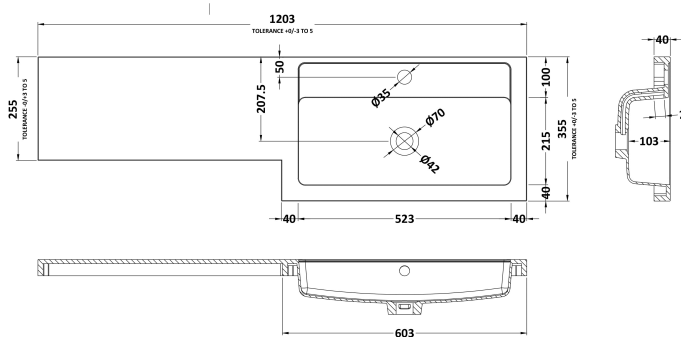

Packaging Dimensions

Height (mm):	375
Width (mm):	620
Depth (mm):	900
Gross Weight (kg):	21

Packaging Data

Box Colour:	Brown Cardboard Box
Box Qty:	1
Label Size:	100 x 50
Label Colour:	White Label
Label Qty:	2

Sales Code: OFF681

Description: 300 Base Unit (255mm Deep)

Product Dimensions

Height (mm):	864
Width (mm):	300
Depth (mm):	255
Nett Weight (kg):	11

Packaging Dimensions

Height (mm):	290
Width (mm):	325
Depth (mm):	875
Gross Weight (kg):	11.5

Packaging Data

Box Colour:	Brown Cardboard Box
Box Qty:	1
Label Size:	100 x 50
Label Colour:	White Label
Label Qty:	2

Outer Box Dimensions (If Applicable)

Height (mm):	
Width (mm):	
Depth (mm):	
Gross Weight (kg):	
Barcode:	5055275817049

Sales Code: PMB414R

Description: 1200 L Shaped Polymarble Basin Rh

Product Dimensions

Height (mm):	135
Width (mm):	1203
Depth (mm):	355
Nett Weight (kg):	17

Packaging Dimensions

Height (mm):	190
Width (mm):	420
Depth (mm):	1260
Gross Weight (kg):	17