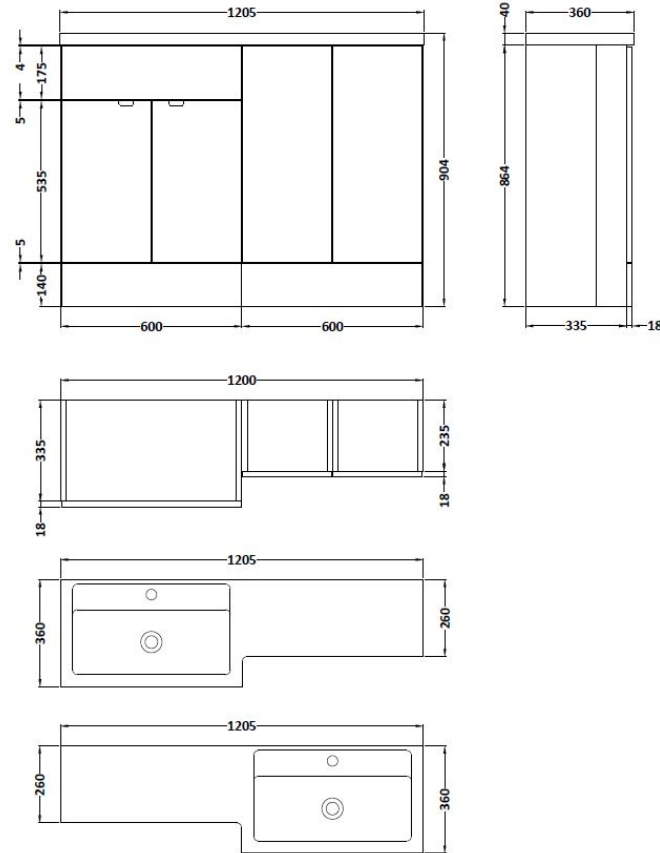

Sales Code: CBI912

Description: 1200mm Combination - Fd Option 2 - Rh

Packaging Details

Barcode: 5055275894361