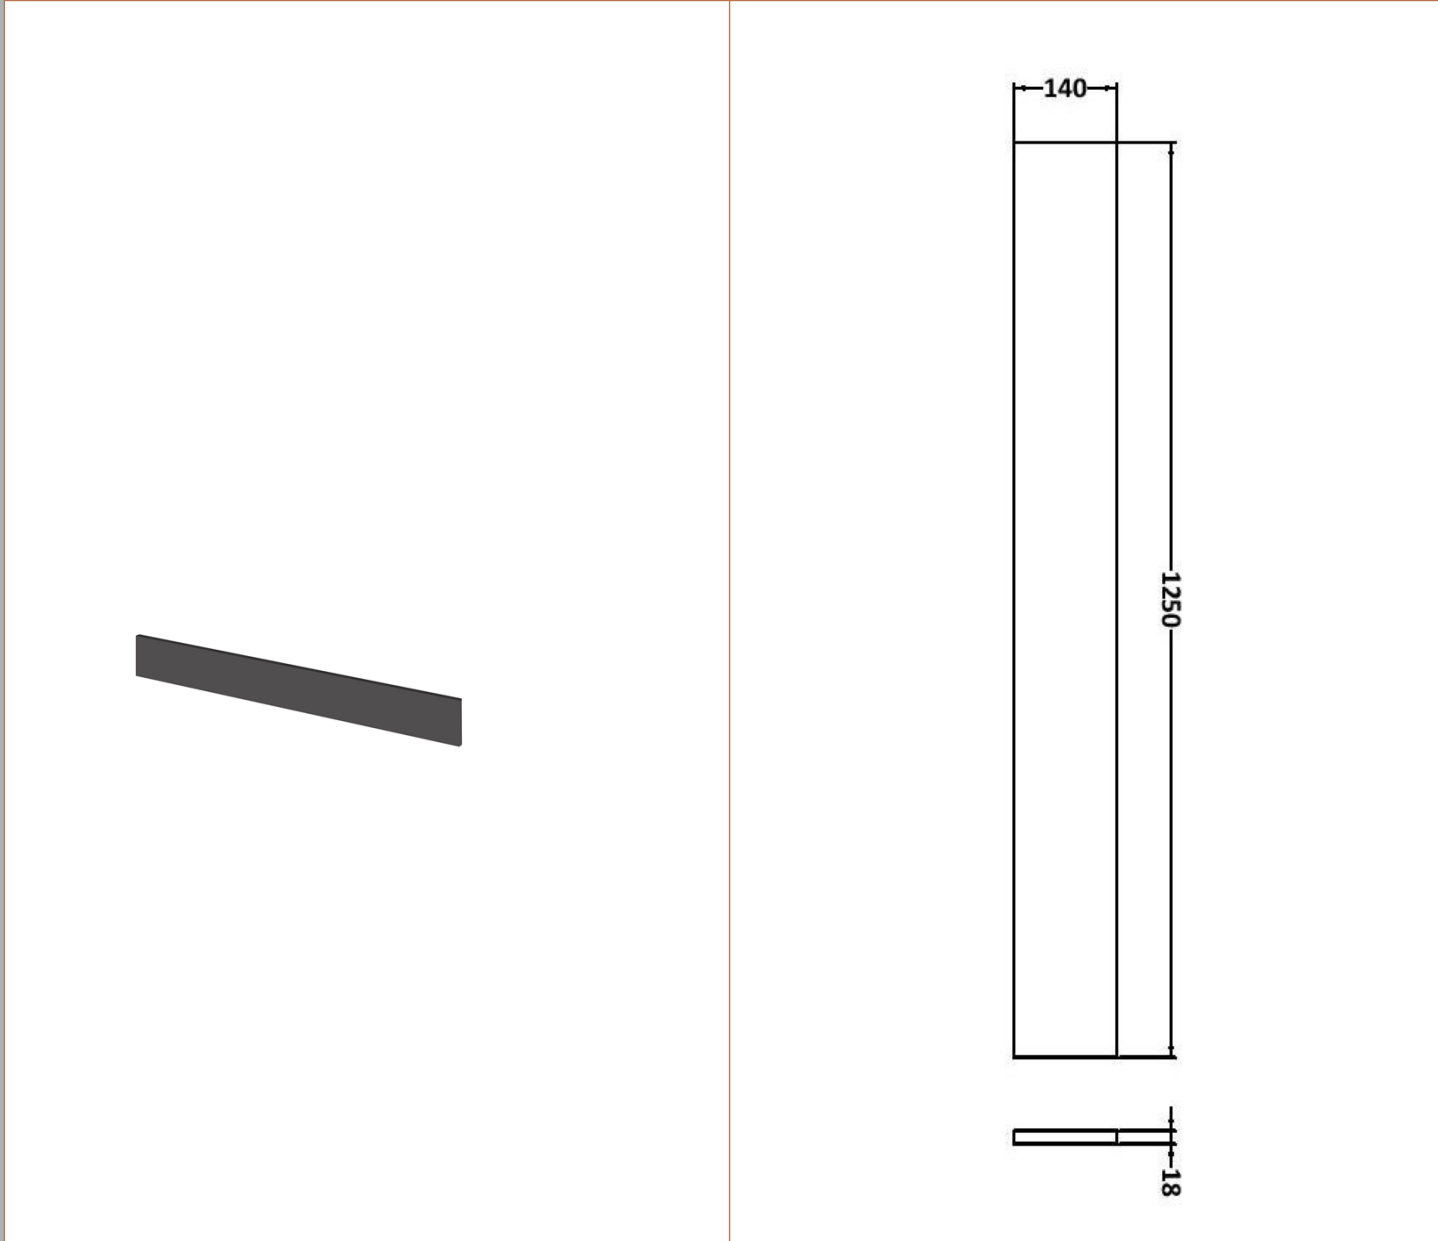

### Product Dimensions

Height (mm):	864
Width (mm):	600
Depth (mm):	355
Nett Weight (kg):	20.5

### Product Dimensions

Height (mm):	864
Width (mm):	300
Depth (mm):	255
Nett Weight (kg):	11

**Sales Code:** PMB414R

**Description:** 1200 L Shaped Polymarble Basin Rh

**Product Dimensions**

Height (mm):	135
Width (mm):	1203
Depth (mm):	355
Nett Weight (kg):	17

**Packaging Dimensions**

Height (mm):	190
Width (mm):	420
Depth (mm):	1260
Gross Weight (kg):	17

**Product Dimensions**

Height (mm):	1250
Width (mm):	145
Depth (mm):	18
Nett Weight (kg):	2

**Packaging Dimensions**

Height (mm):	20
Width (mm):	150
Depth (mm):	1260
Gross Weight (kg):	2

**Packaging Data**