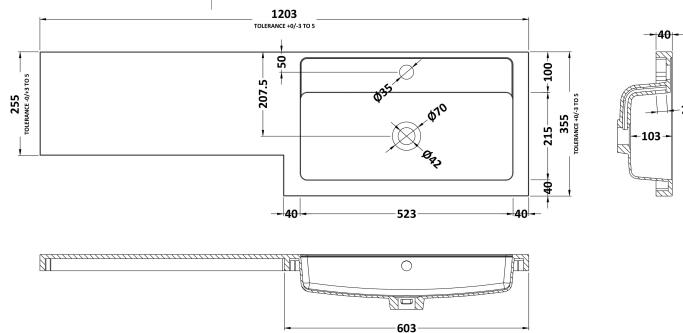

### Product Dimensions

Height (mm):	864
Width (mm):	300
Depth (mm):	255
Nett Weight (kg):	11

### Packaging Dimensions

Height (mm):	900
Width (mm):	325
Depth (mm):	290
Gross Weight (kg):	11.5

### Outer Box Dimensions (If Applicable)

Height (mm):	
Width (mm):	
Depth (mm):	
Gross Weight (kg):	
Barcode:	5055275873281

**Sales Code:** PMB414R

**Description:** 1200 L Shaped Polymarble Basin Rh

**Product Dimensions**

Height (mm):	135
Width (mm):	1203
Depth (mm):	355
Nett Weight (kg):	17

**Packaging Dimensions**

Height (mm):	190
Width (mm):	420
Depth (mm):	1260
Gross Weight (kg):	17