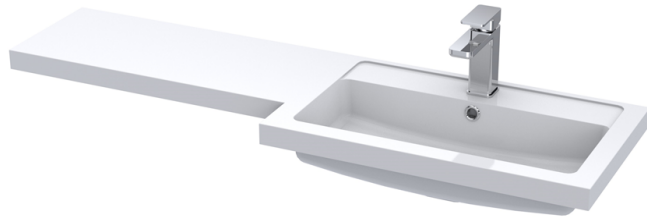

Sales Code: PMB414R

Description: 1200 L Shaped Polymarble Basin Rh

Product Dimensions

Height (mm):	135
Width (mm):	1203
Depth (mm):	355
Nett Weight (kg):	17

Packaging Dimensions

Height (mm):	190
Width (mm):	420
Depth (mm):	1260
Gross Weight (kg):	17

Packaging Data

Box Colour:	Brown Cardboard Box - Printed
Box Qty:	1
Label Size:	100 x 50
Label Colour:	White Label
Label Qty:	2

Outer Box Dimensions (If Applicable)

Height (mm):	
Width (mm):	
Depth (mm):	
Gross Weight (kg):	
Barcode:	5055275812488

Product Details

Country of Origin:	China
Fitting Instruction:	No
Certification: CE & UKCA:	No WRAS: N/A WRAS No: N/A
Product Material:	Polymarble
Fixing Supplied:	No

Pans/Bidets: Trap Style: Not Applicable Includes Seat: Not Applicable

Seats: Seat Type: Not Applicable Material: Not Applicable
Function: Not Applicable Hinge Type: Not Applicable
Hinge Material: Not Applicable

Cisterns: Operating Type: Not Applicable Fittings: Not Applicable
Lever Type: Not Applicable

Basins: Tap Hole: One Taphole Chain Stay Hole: No
Template: Not Required Waste Type Req: Slotted
Overflow Inc: Yes Overflow Cover: Yes
Inner Bowl Depth (mm): 103mm