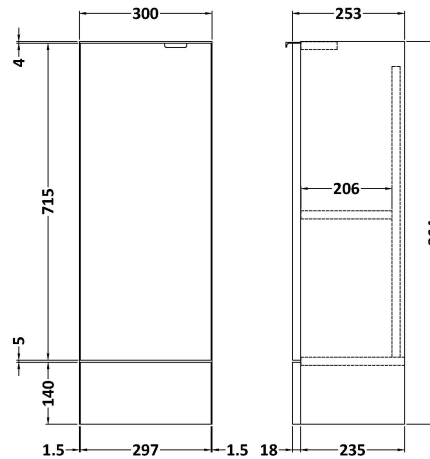

### Product Dimensions

Height (mm):	864
Width (mm):	600
Depth (mm):	355
Nett Weight (kg):	20.5

### Packaging Dimensions

Height (mm):	375
Width (mm):	625
Depth (mm):	900
Gross Weight (kg):	21

### Outer Box Dimensions (If Applicable)

Height (mm):	
Width (mm):	
Depth (mm):	
Gross Weight (kg):	
Barcode:	5055275873465

### Product Dimensions

Height (mm):	864
Width (mm):	300
Depth (mm):	255
Nett Weight (kg):	11