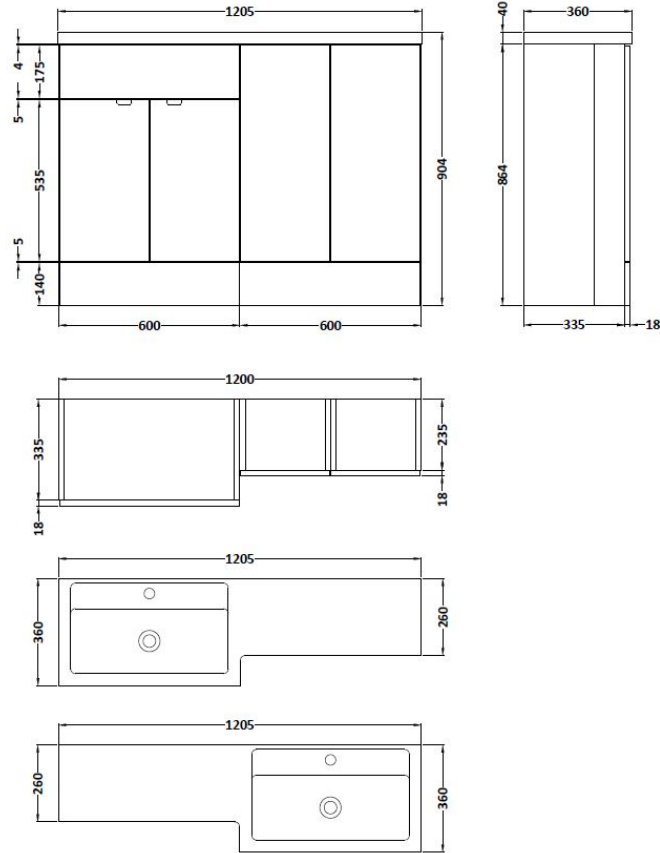

Sales Code: CBI112

Description: 1200mm Combination - Fd Option 2 - Rh

Packaging Details

Barcode: 5055275887141

Sales Code: OFF108

Description: 600 Vanity Unit (355mm Deep)

Product Dimensions

Height (mm):	864
Width (mm):	600
Depth (mm):	355
Nett Weight (kg):	20.5

Packaging Dimensions

Height (mm):	375
Width (mm):	620
Depth (mm):	900
Gross Weight (kg):	21

Packaging Data

Box Colour:	Brown Cardboard Box
Box Qty:	1
Label Size:	100 x 50
Label Colour:	Not Applicable
Label Qty:	0

Sales Code: OFF181

Description: 300 Base Unit (255mm Deep)

Product Dimensions

Height (mm):	864
Width (mm):	300
Depth (mm):	255
Nett Weight (kg):	11

Packaging Dimensions

Height (mm):	290
Width (mm):	325
Depth (mm):	875
Gross Weight (kg):	11.5

Sales Code: PMB414R

Description: 1200 L Shaped Polymarble Basin Rh

Product Dimensions

Height (mm):	135
Width (mm):	1203
Depth (mm):	355
Nett Weight (kg):	17

Packaging Dimensions

Height (mm):	190
Width (mm):	420
Depth (mm):	1260
Gross Weight (kg):	17