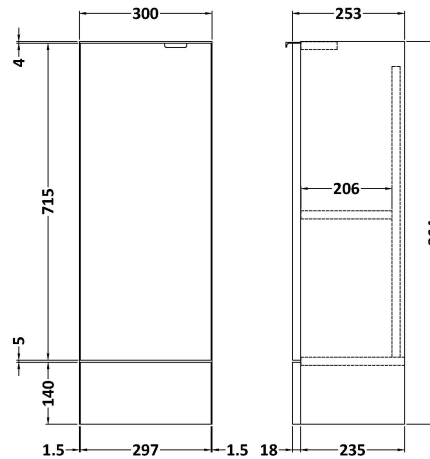

Packaging Dimensions

Height (mm):	375
Width (mm):	620
Depth (mm):	900
Gross Weight (kg):	21

Packaging Data

Box Colour:	Brown Cardboard Box
Box Qty:	1
Label Size:	100 x 50
Label Colour:	Not Applicable
Label Qty:	0

Sales Code: OFF181

Description: 300 Base Unit (255mm Deep)

Product Dimensions

Height (mm):	864
Width (mm):	300
Depth (mm):	255
Nett Weight (kg):	11

Packaging Dimensions

Height (mm):	290
Width (mm):	325
Depth (mm):	875
Gross Weight (kg):	11.5

Packaging Data

Box Colour:	Brown Cardboard Box
Box Qty:	1
Label Size:	100 x 50
Label Colour:	Not Applicable
Label Qty:	0

Outer Box Dimensions (If Applicable)

Height (mm):	
Width (mm):	
Depth (mm):	
Gross Weight (kg):	
Barcode:	5055275816981

Sales Code: PMB414R

Description: 1200 L Shaped Polymarble Basin Rh

Product Dimensions

Height (mm):	135
Width (mm):	1203
Depth (mm):	355
Nett Weight (kg):	17

Packaging Dimensions

Height (mm):	190
Width (mm):	420
Depth (mm):	1260
Gross Weight (kg):	17