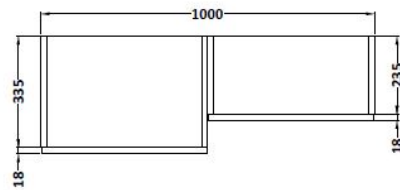

Sales Code: CBI927

Description: 1000mm Combination - Fd - Rh

Packaging Details

Barcode: 5055275894514

Sales Code: OFF906

Description: 500 Vanity Unit (355mm Deep)

Product Dimensions

Height (mm):	864
Width (mm):	500
Depth (mm):	355
Nett Weight (kg):	18

Packaging Dimensions

Height (mm):	375
Width (mm):	525
Depth (mm):	900
Gross Weight (kg):	18.5

Packaging Data

Box Colour:	Brown Cardboard Box
Box Qty:	1
Label Size:	100 x 50
Label Colour:	White Label
Label Qty:	2

Sales Code: OFF945

Description: 500 Wc Unit (255mm Deep)

Product Dimensions

Height (mm):	864
Width (mm):	500
Depth (mm):	255
Nett Weight (kg):	11.5

Packaging Dimensions

Height (mm):	290
Width (mm):	525
Depth (mm):	900
Gross Weight (kg):	12

Sales Code: PMB412R

Description: 1000 L Shaped Basin Rh

Product Dimensions

Height (mm):	135
Width (mm):	1003
Depth (mm):	355
Nett Weight (kg):	15

Packaging Dimensions

Height (mm):	190
Width (mm):	420
Depth (mm):	1060
Gross Weight (kg):	15