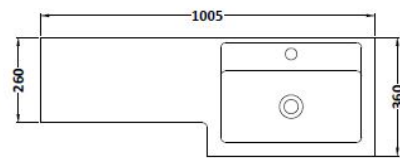

Sales Code: CBI927

Description: 1000mm Combination - Fd - Rh

Packaging Details

Barcode: 5055275894514

Sales Code: OFF906

Description: 500 Vanity Unit (355mm Deep)

Product Dimensions

Height (mm):	864
Width (mm):	500
Depth (mm):	355
Nett Weight (kg):	18

Packaging Dimensions

Height (mm):	375
Width (mm):	525
Depth (mm):	900
Gross Weight (kg):	18.5

Packaging Data

Box Colour:	Brown Cardboard Box
Box Qty:	1
Label Size:	100 x 50
Label Colour:	White Label
Label Qty:	2

Sales Code: OFF945

Description: 500 Wc Unit (255mm Deep)

Product Dimensions

Height (mm):	864
Width (mm):	500
Depth (mm):	255
Nett Weight (kg):	11.5

Packaging Dimensions

Height (mm):	290
Width (mm):	525
Depth (mm):	900
Gross Weight (kg):	12

Sales Code: PMB412R

Description: 1000 L Shaped Basin Rh

Product Dimensions

Height (mm):	135
Width (mm):	1003
Depth (mm):	355
Nett Weight (kg):	15

Packaging Dimensions

Height (mm):	190
Width (mm):	420
Depth (mm):	1060
Gross Weight (kg):	15