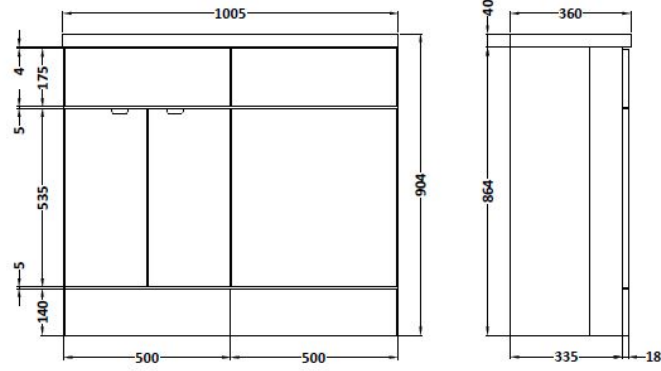

Sales Code: CBI927

Description: 1000mm Combination - Fd - Rh

Packaging Details

Barcode: 5055275894514

Sales Code: OFF906

Description: 500 Vanity Unit (355mm Deep)

Product Dimensions

Height (mm):	864
Width (mm):	500
Depth (mm):	355
Nett Weight (kg):	18

Packaging Dimensions

Height (mm):	375
Width (mm):	525
Depth (mm):	900
Gross Weight (kg):	18.5

Packaging Data

Box Colour:	Brown Cardboard Box
Box Qty:	1
Label Size:	100 x 50
Label Colour:	White Label
Label Qty:	2

Sales Code: OFF945

Description: 500 Wc Unit (255mm Deep)

Product Dimensions

Height (mm):	864
Width (mm):	500
Depth (mm):	255
Nett Weight (kg):	11.5

Packaging Dimensions

Height (mm):	290
Width (mm):	525
Depth (mm):	900
Gross Weight (kg):	12

Sales Code: PMB412R

Description: 1000 L Shaped Basin Rh

Product Dimensions

Height (mm):	135
Width (mm):	1003
Depth (mm):	355
Nett Weight (kg):	15

Packaging Dimensions

Height (mm):	190
Width (mm):	420
Depth (mm):	1060
Gross Weight (kg):	15