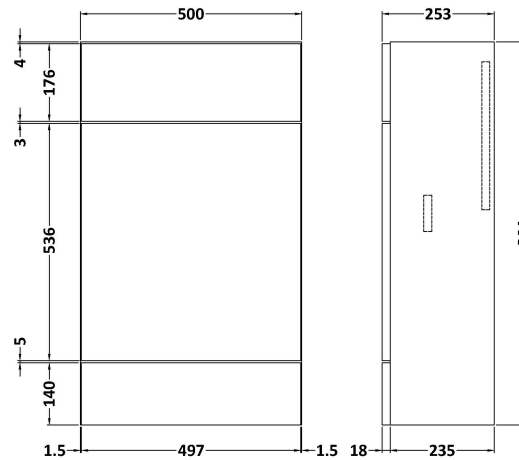

Packaging Dimensions

Height (mm):	375
Width (mm):	525
Depth (mm):	900
Gross Weight (kg):	18.5

Packaging Data

Box Colour:	Brown Cardboard Box
Box Qty:	1
Label Size:	100 x 50
Label Colour:	White Label
Label Qty:	2

Sales Code: OFF945

Description: 500 Wc Unit (255mm Deep)

Product Dimensions

Height (mm):	864
Width (mm):	500
Depth (mm):	255
Nett Weight (kg):	11.5

Packaging Dimensions

Height (mm):	290
Width (mm):	525
Depth (mm):	900
Gross Weight (kg):	12

Packaging Data

Box Colour:	Brown Cardboard Box
Box Qty:	1
Label Size:	100 x 50
Label Colour:	White Label
Label Qty:	2

Outer Box Dimensions (If Applicable)

Height (mm):	
Width (mm):	
Depth (mm):	
Gross Weight (kg):	
Barcode:	5055275873243

Sales Code: PMB412R

Description: 1000 L Shaped Basin Rh

Product Dimensions

Height (mm):	135
Width (mm):	1003
Depth (mm):	355
Nett Weight (kg):	15

Packaging Dimensions

Height (mm):	190
Width (mm):	420
Depth (mm):	1060
Gross Weight (kg):	15