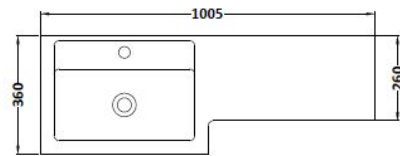

Sales Code: CBI927

Description: 1000mm Combination - Fd - Rh

Packaging Details

Barcode: 5055275894514

Sales Code: OFF906

Description: 500 Vanity Unit (355mm Deep)

Product Dimensions

Height (mm):	864
Width (mm):	500
Depth (mm):	355
Nett Weight (kg):	18

Packaging Dimensions

Height (mm):	375
Width (mm):	525
Depth (mm):	900
Gross Weight (kg):	18.5

Packaging Data

Box Colour:	Brown Cardboard Box
Box Qty:	1
Label Size:	100 x 50
Label Colour:	White Label
Label Qty:	2

Sales Code: OFF945

Description: 500 Wc Unit (255mm Deep)

Product Dimensions

Height (mm):	864
Width (mm):	500
Depth (mm):	255
Nett Weight (kg):	11.5

Packaging Dimensions

Height (mm):	290
Width (mm):	525
Depth (mm):	900
Gross Weight (kg):	12

Sales Code: PMB412R

Description: 1000 L Shaped Basin Rh

Product Dimensions

Height (mm):	135
Width (mm):	1003
Depth (mm):	355
Nett Weight (kg):	15

Packaging Dimensions

Height (mm):	190
Width (mm):	420
Depth (mm):	1060
Gross Weight (kg):	15