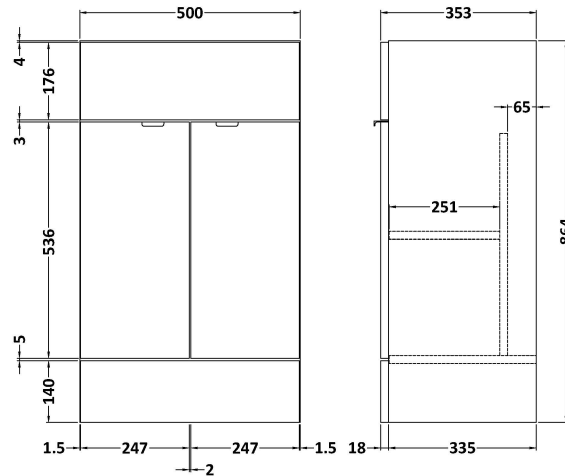

Sales Code: CBI927

Description: 1000mm Combination - Fd - Rh

Packaging Details

Barcode: 5055275894514

Sales Code: OFF906

Description: 500 Vanity Unit (355mm Deep)

Product Dimensions

Height (mm):	864
Width (mm):	500
Depth (mm):	355
Nett Weight (kg):	18

Packaging Dimensions

Height (mm):	375
Width (mm):	525
Depth (mm):	900
Gross Weight (kg):	18.5

Packaging Data

Box Colour:	Brown Cardboard Box
Box Qty:	1
Label Size:	100 x 50
Label Colour:	White Label
Label Qty:	2

Sales Code: OFF945

Description: 500 Wc Unit (255mm Deep)

Product Dimensions

Height (mm):	864
Width (mm):	500
Depth (mm):	255
Nett Weight (kg):	11.5

Packaging Dimensions

Height (mm):	290
Width (mm):	525
Depth (mm):	900
Gross Weight (kg):	12

Sales Code: PMB412R

Description: 1000 L Shaped Basin Rh

Product Dimensions

Height (mm):	135
Width (mm):	1003
Depth (mm):	355
Nett Weight (kg):	15

Packaging Dimensions

Height (mm):	190
Width (mm):	420
Depth (mm):	1060
Gross Weight (kg):	15