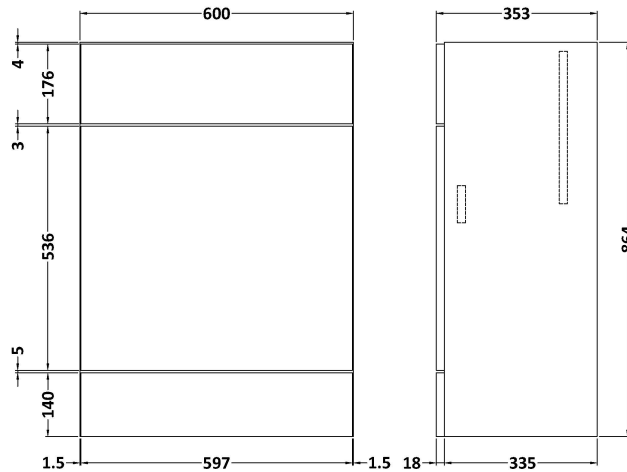

Sales Code: OFG448

Description: 600 Wc Unit (355mm Deep)

Product Dimensions

Height (mm):	864
Width (mm):	600
Depth (mm):	355
Nett Weight (kg):	15.5

Packaging Dimensions

Height (mm):	900
Width (mm):	625
Depth (mm):	375
Gross Weight (kg):	16

Packaging Data

Box Colour:	Brown Cardboard Box
Box Qty:	1
Label Size:	100 x 50
Label Colour:	White Label
Label Qty:	2

Outer Box Dimensions (If Applicable)

Height (mm):	
Width (mm):	
Depth (mm):	
Gross Weight (kg):	
Barcode:	5056211849858

Product Details

Country of Origin:	China
Fitting Instruction:	No
CE & UKCA:	N/A
FSC Certified Materials:	Yes
Colour:	Gloss Grey Mist
Construction Method:	Cam & Wood Dowel
Construction Type:	Rigid
Cabinet Finish:	MFC Painted Gloss
Fascia Finish:	MFC Painted Gloss
Cabinet Thickness (mm):	16
Fascia Thickness (mm):	18
Drawer Included:	No
Drawer Type:	Not Applicable
No of Shelves:	0
Hinge Type:	Not Applicable
Hinge Included:	No
Adjustable Legs:	No
Fixings Included:	Yes
Handle Style:	Not Applicable
Waste Shroud:	No
Handle Included:	Not Applicable
Handle Type:	Not Applicable